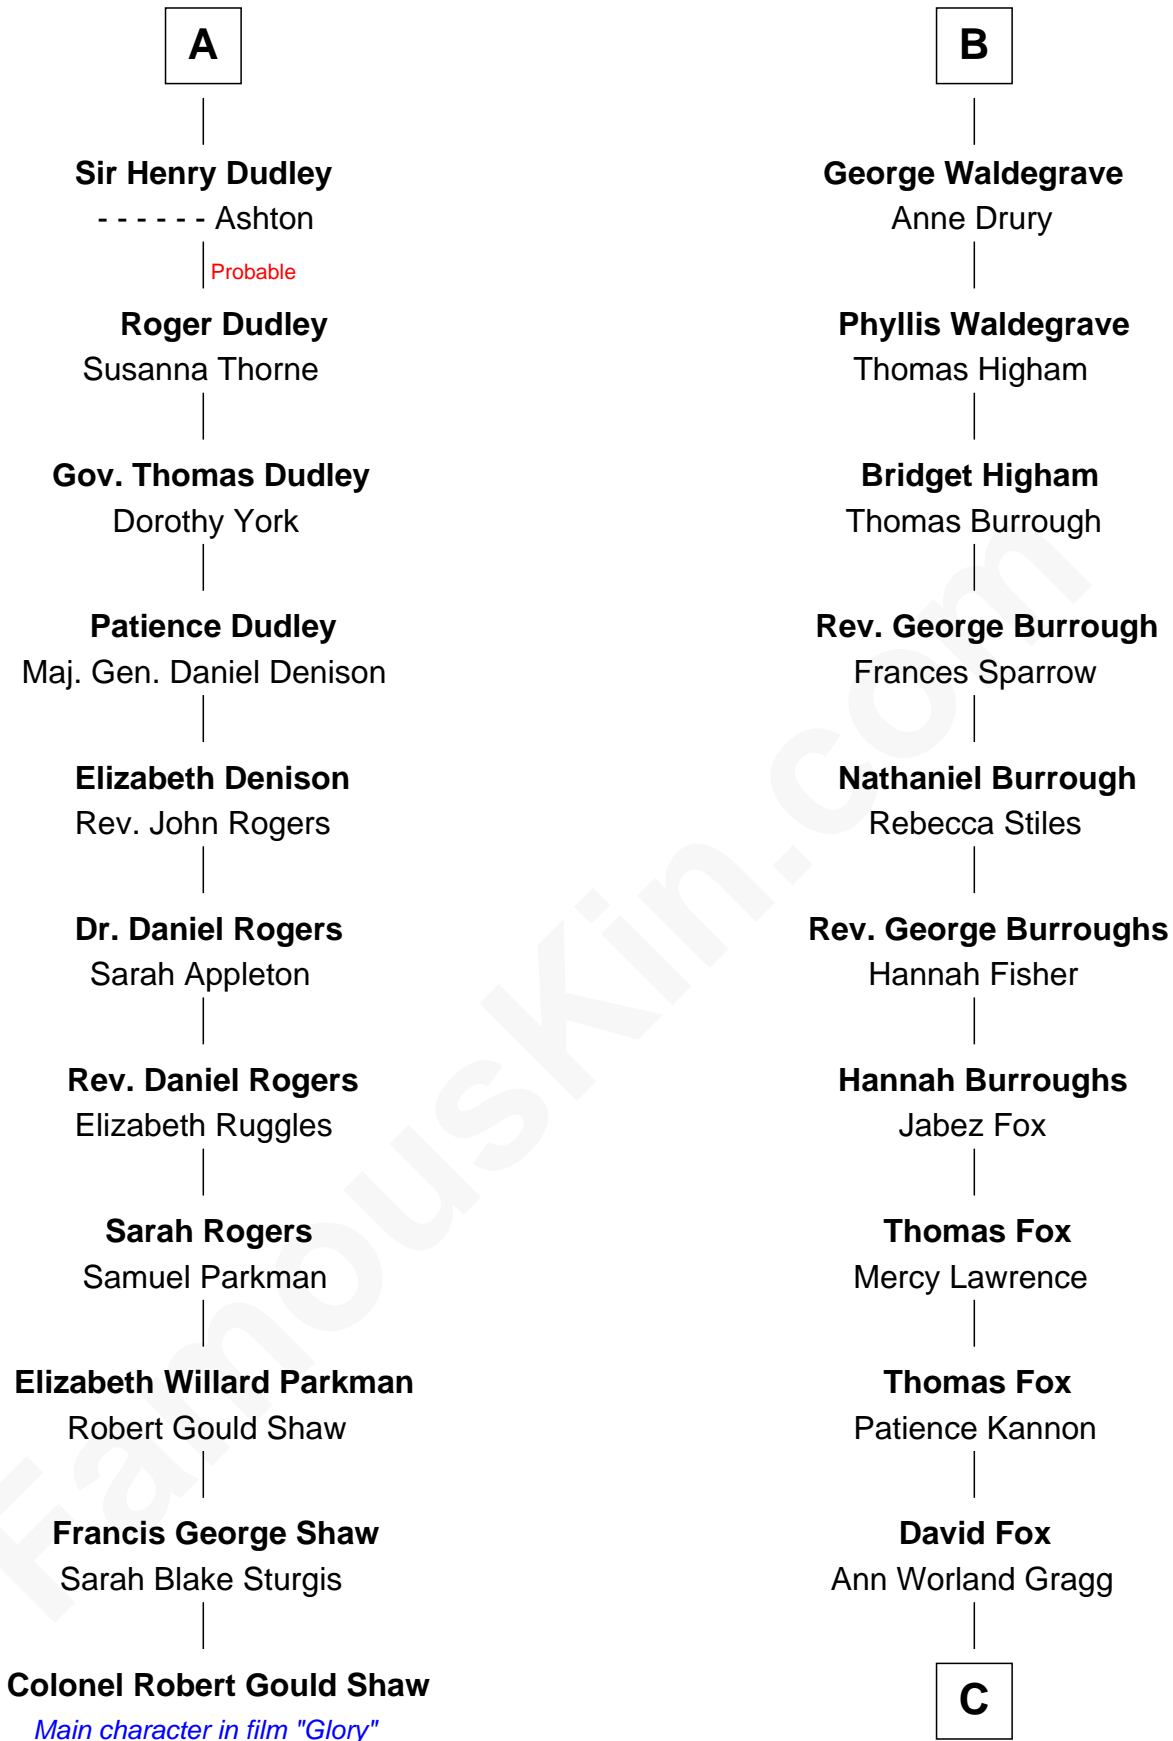

FamousKin.com

Relationship Chart of

Colonel Robert Gould Shaw

U.S. Civil War leader of film "Glory" fame

17th cousin 4 times removed of

Bob Moore

Co-Founder, Bob's Red Mill

Eudo la Zouche
Milicent de Cantilupe

Eve la Zouche
Sir Maurice de Berkeley

Thomas de Berkeley
Katherine de Clyvedon

Sir John Berkeley
Elizabeth Betteshorne

Elizabeth Berkeley
Sir John Sutton

Sir Edmund Sutton
Joyce Tiptoft

Sir Edward Sutton
Cecily Willoughby

Sir John Sutton
Cecily Grey

A

Sir William la Zouche
Maud Lovel

Milicent la Zouche
Sir William Deincourt

Margaret Deincourt
Sir Robert de Tibetot

Elizabeth de Tibetot
Sir Philip le Despencer

Margery Despencer
Sir Roger Wentworth

Henry Wentworth
Elizabeth Howard

Margery Wentworth
Sir William Waldegrave

B

C

Morris Fox

Sarah A. Smith

Violette Fox

Daniel Francis Learnard