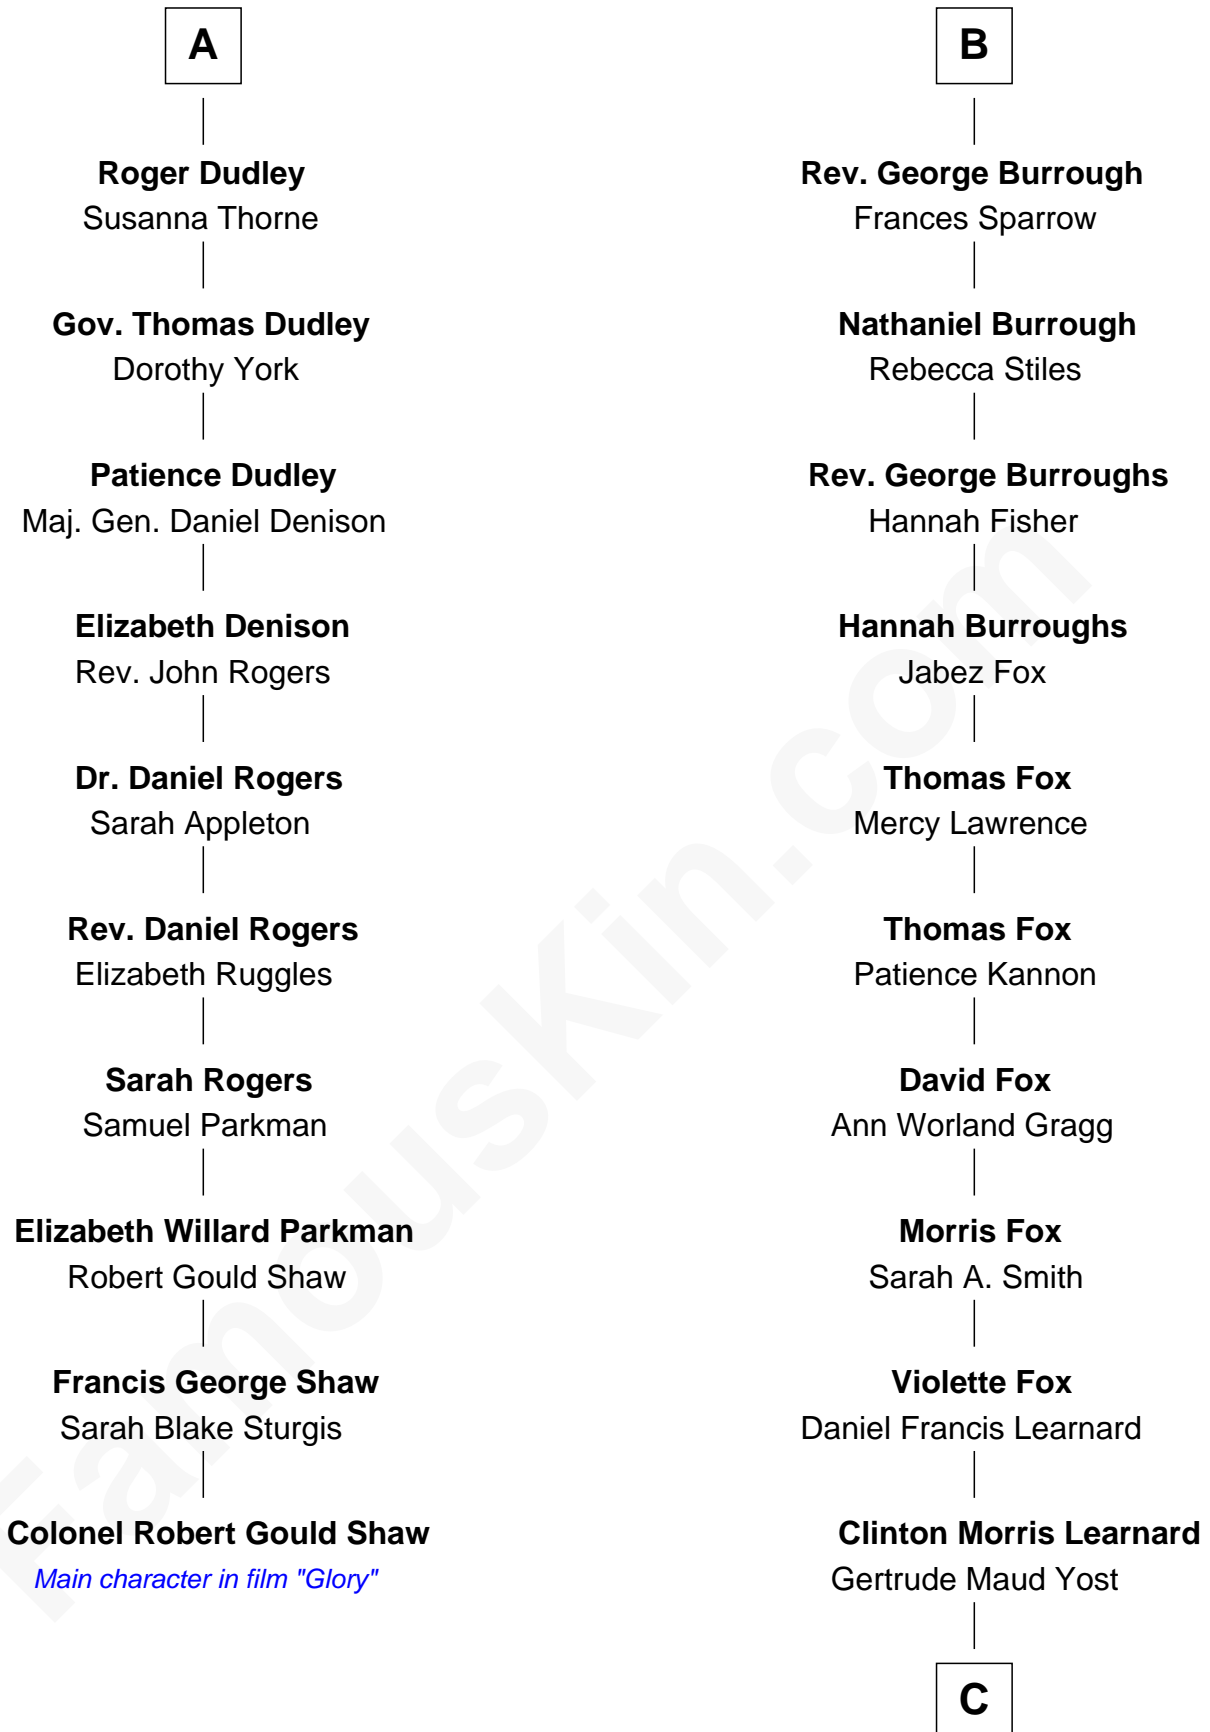

FamousKin.com

Relationship Chart of

Colonel Robert Gould Shaw

U.S. Civil War leader of film "Glory" fame

16th cousin 2 times removed of

Bob Moore

Co-Founder, Bob's Red Mill

Sir Philip le Despencer

A

Sir Philip le Despencer

Elizabeth de Tibetot

Margery Despencer

Sir Roger Wentworth

Henry Wentworth

Elizabeth Howard

Margery Wentworth

Sir William Waldegrave

George Waldegrave

Anne Drury

Phyllis Waldegrave

Thomas Higham

Bridget Higham

Thomas Burrough

B