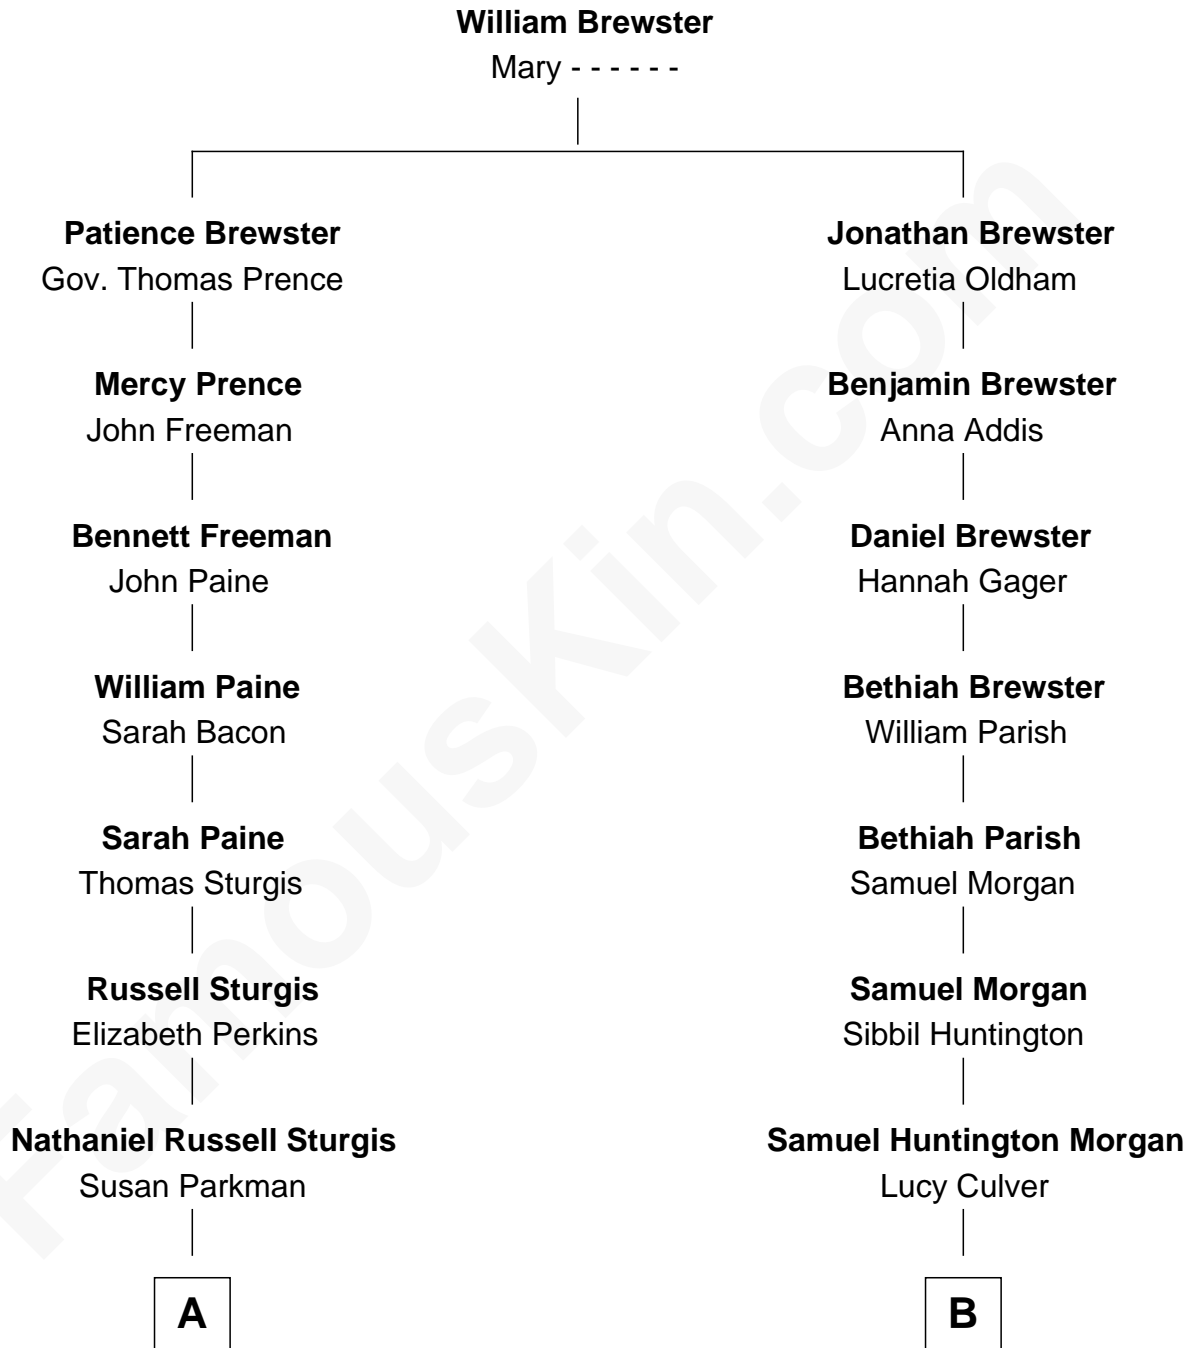

FamousKin.com

Relationship Chart of Colonel Robert Gould Shaw

U.S. Civil War leader of film "Glory" fame

8th cousin 2 times removed of

Ann Morgan Guilbert

TV and Movie Actress

A

Sarah Blake Sturgis
Francis George Shaw

Colonel Robert Gould Shaw
Main character in film "Glory"

B

Charles Morgan
Mary Potter Medbury

William Montrose Morgan
Isabelle Harney

Cornelia E. Morgan
Dr. Gerald Didra Guilbert

Ann Morgan Guilbert
TV and Movie Actress