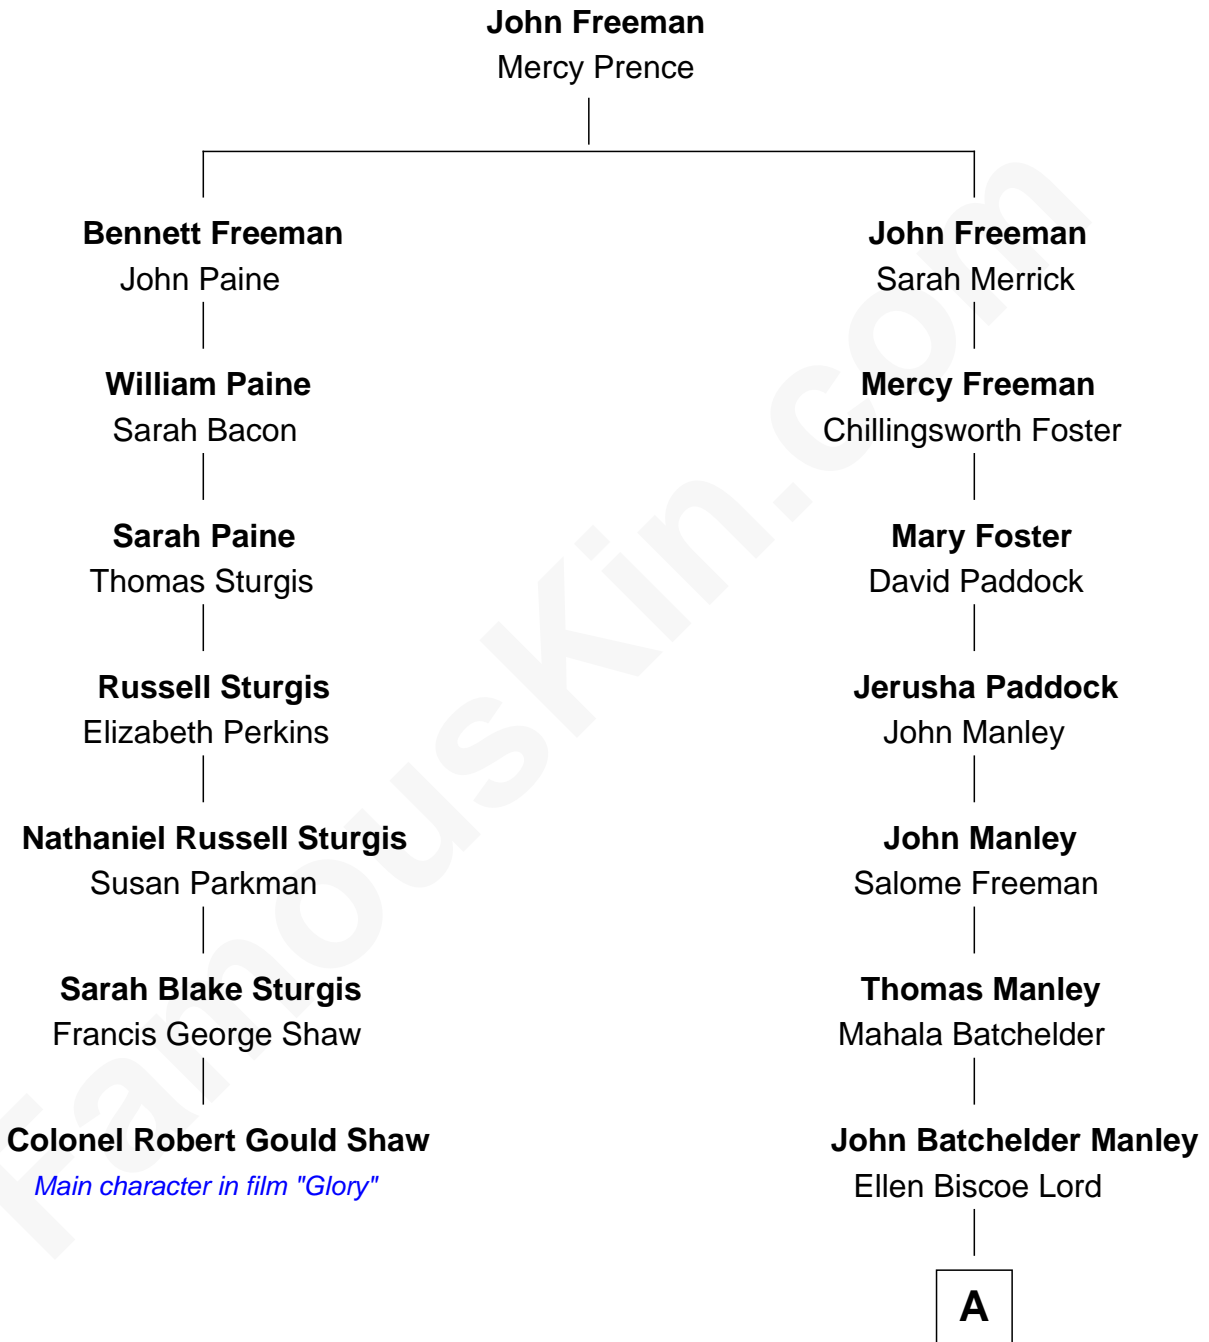

FamousKin.com

Relationship Chart of Colonel Robert Gould Shaw

U.S. Civil War leader of film "Glory" fame

6th cousin 4 times removed of

Zach Snyder
Filmmaker

A

John Batchelder Manley

Jennie Minerva Danforth

Helen Danforth Manley

Dr. Edgar Earl Reeves

Marsha Manley Reeves

Charles Edward Snyder

Zach Snyder

Filmmaker