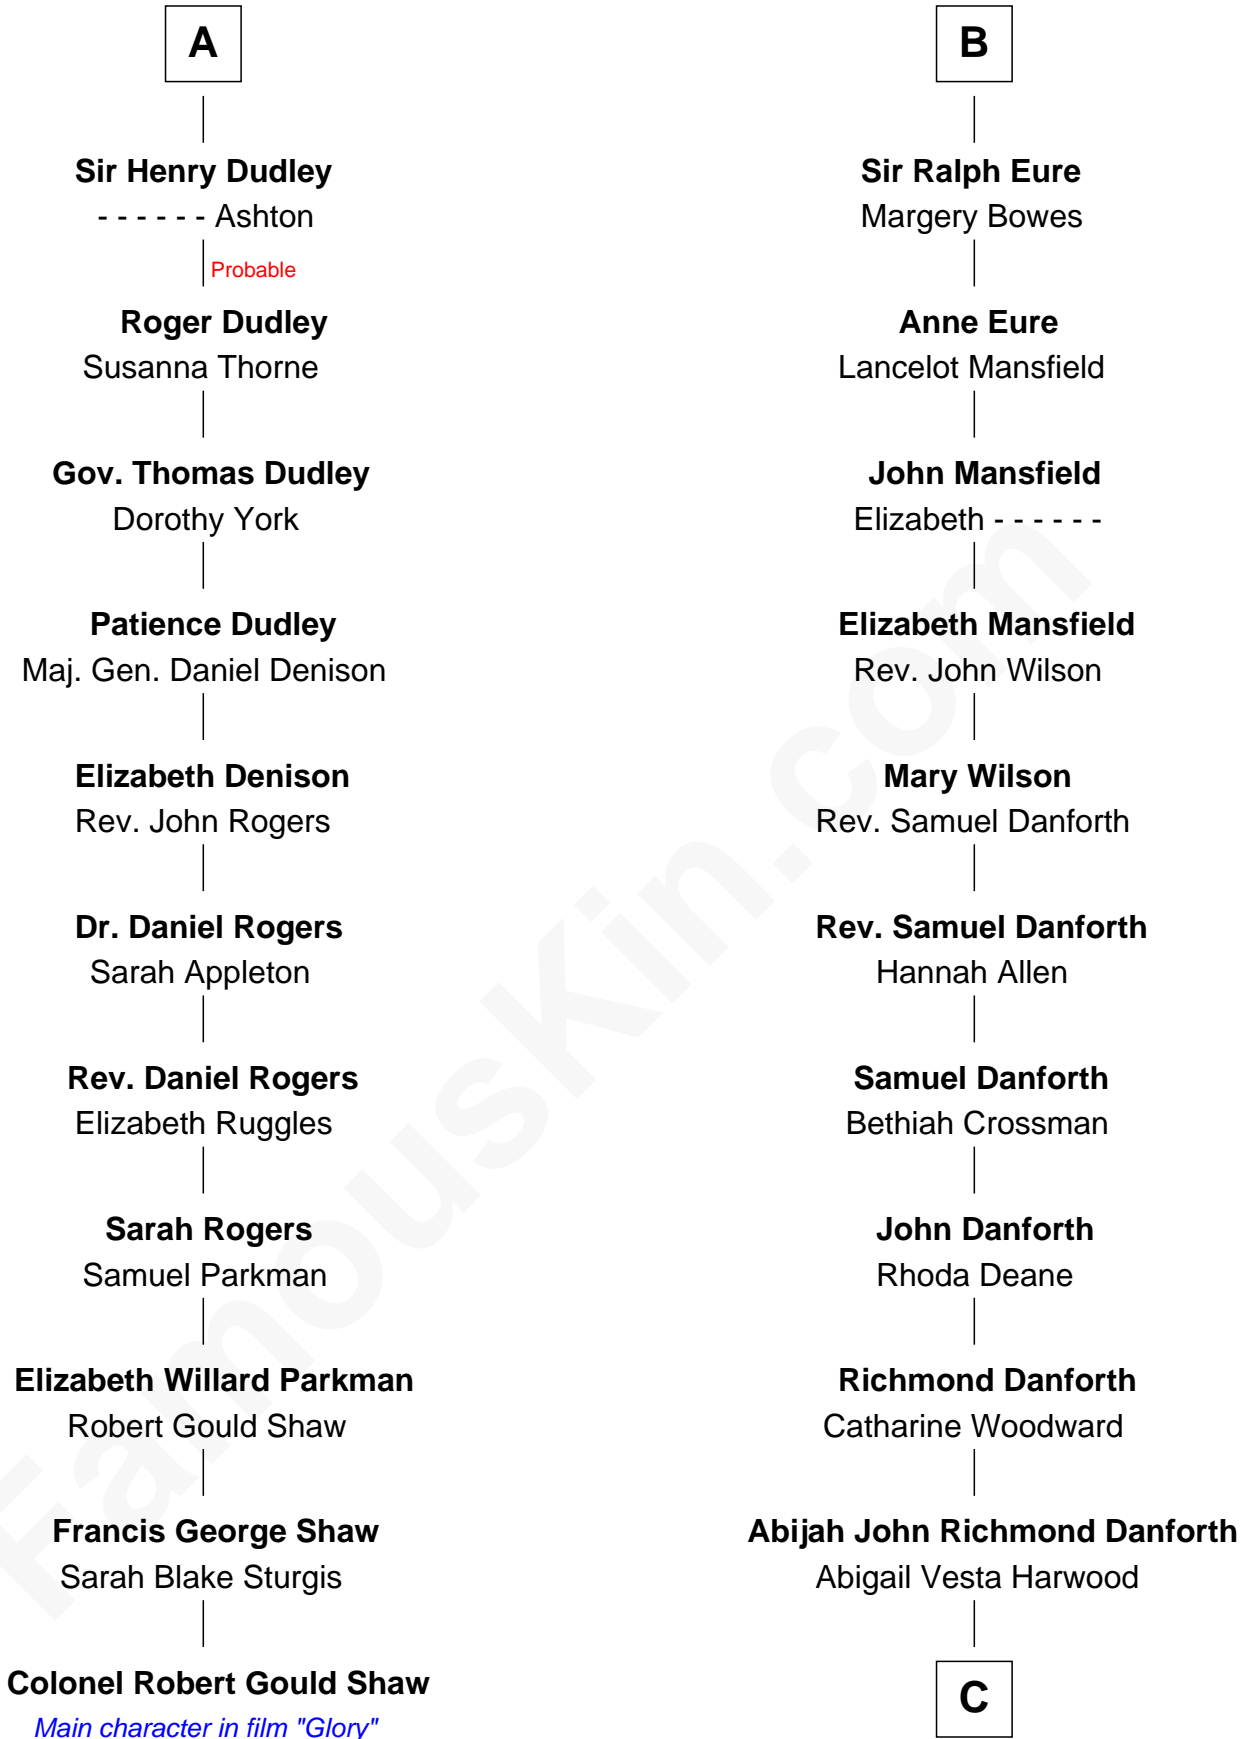

FamousKin.com

Relationship Chart of Colonel Robert Gould Shaw

U.S. Civil War leader of film "Glory" fame

17th cousin 4 times removed of

Zach Snyder
Filmmaker

C

Oliver Harwood Danforth

Sarah M. Hills

Jennie Minerva Danforth

John Batchelder Manley

Helen Danforth Manley

Dr. Edgar Earl Reeves

Marsha Manley Reeves

Charles Edward Snyder

Zach Snyder

Filmmaker