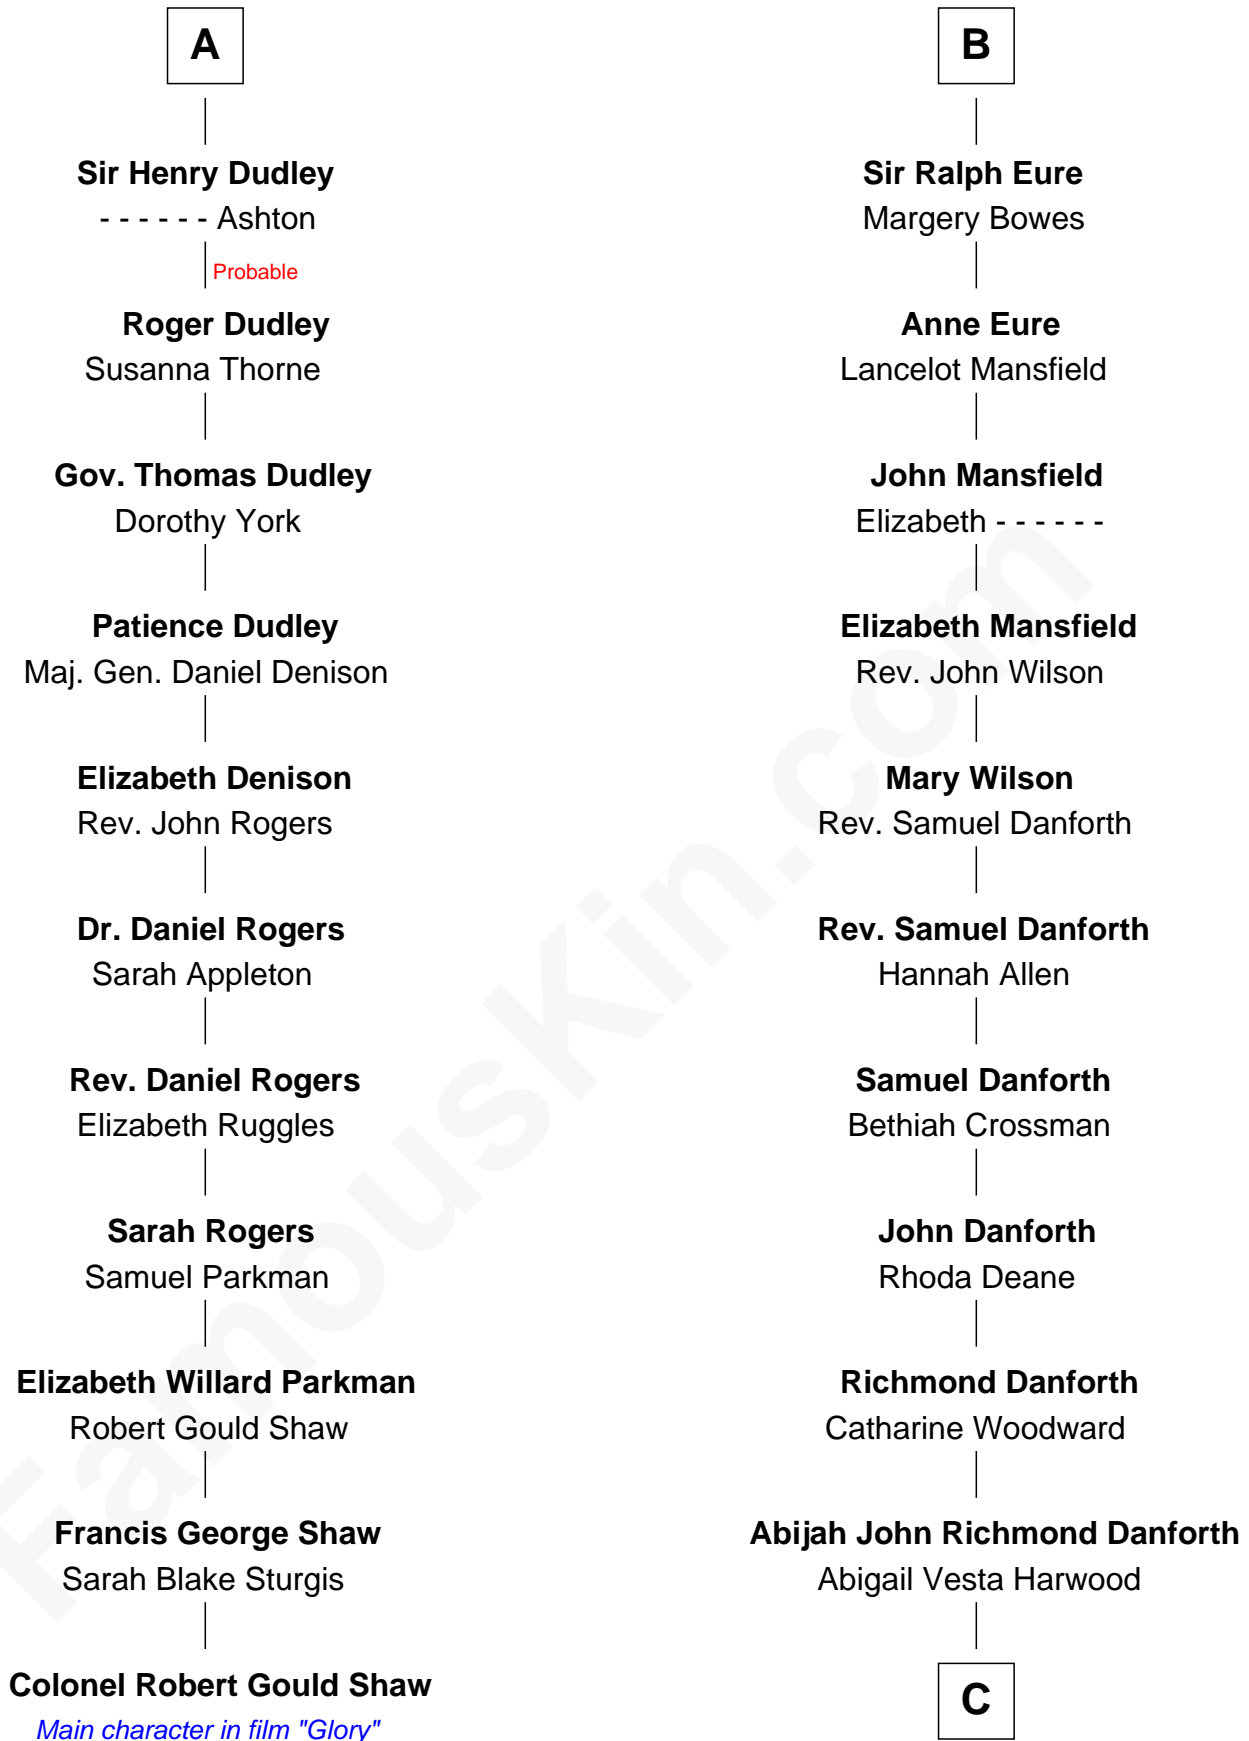

FamousKin.com

Relationship Chart of Colonel Robert Gould Shaw

U.S. Civil War leader of film "Glory" fame

17th cousin 4 times removed of

Zach Snyder
Filmmaker

C

Oliver Harwood Danforth

Sarah M. Hills

Jennie Minerva Danforth

John Batchelder Manley

Helen Danforth Manley

Dr. Edgar Earl Reeves

Marsha Manley Reeves

Charles Edward Snyder

Zach Snyder

Filmmaker