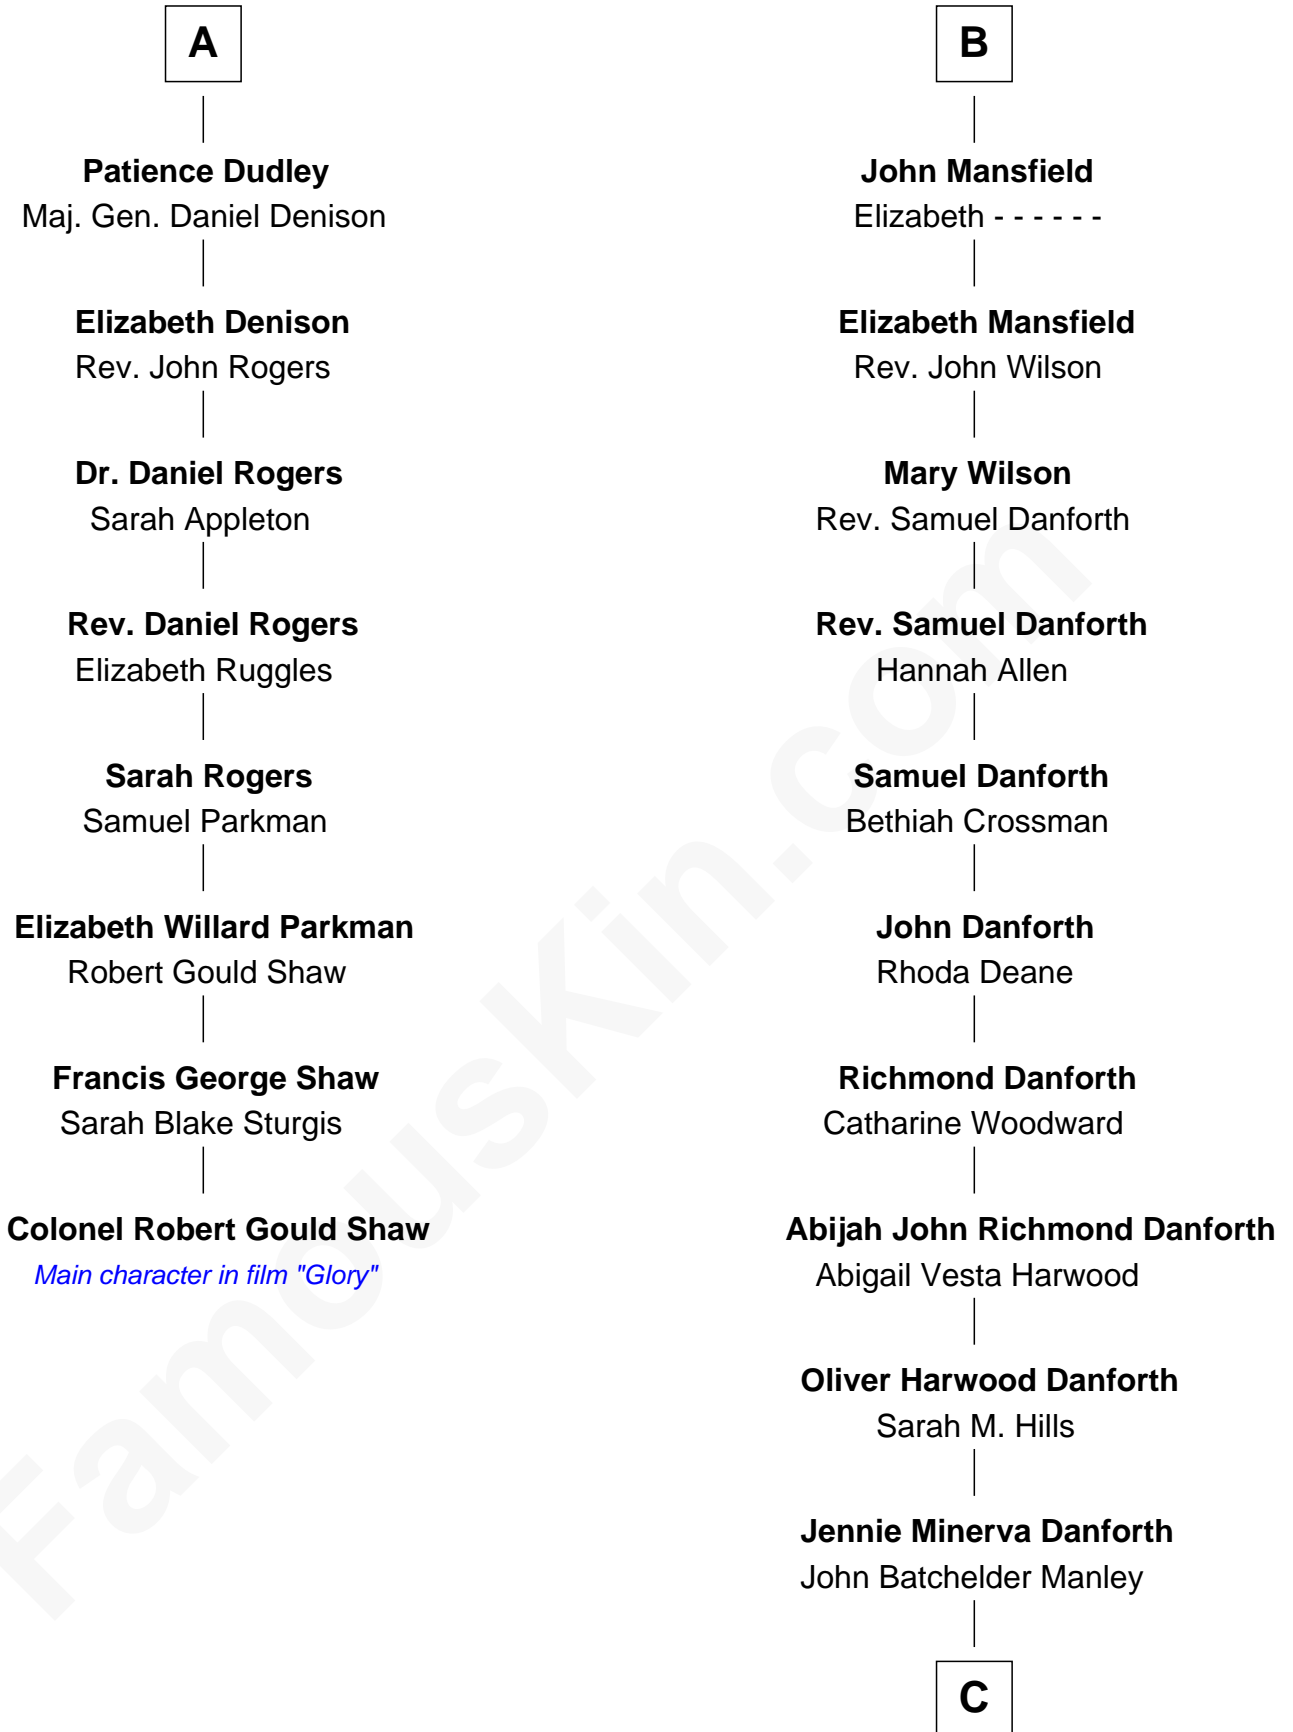

FamousKin.com
Relationship Chart of
Colonel Robert Gould Shaw
U.S. Civil War leader of film "Glory" fame

14th cousin 5 times removed of

Zach Snyder
Filmmaker

C

Helen Danforth Manley

Dr. Edgar Earl Reeves

Marsha Manley Reeves