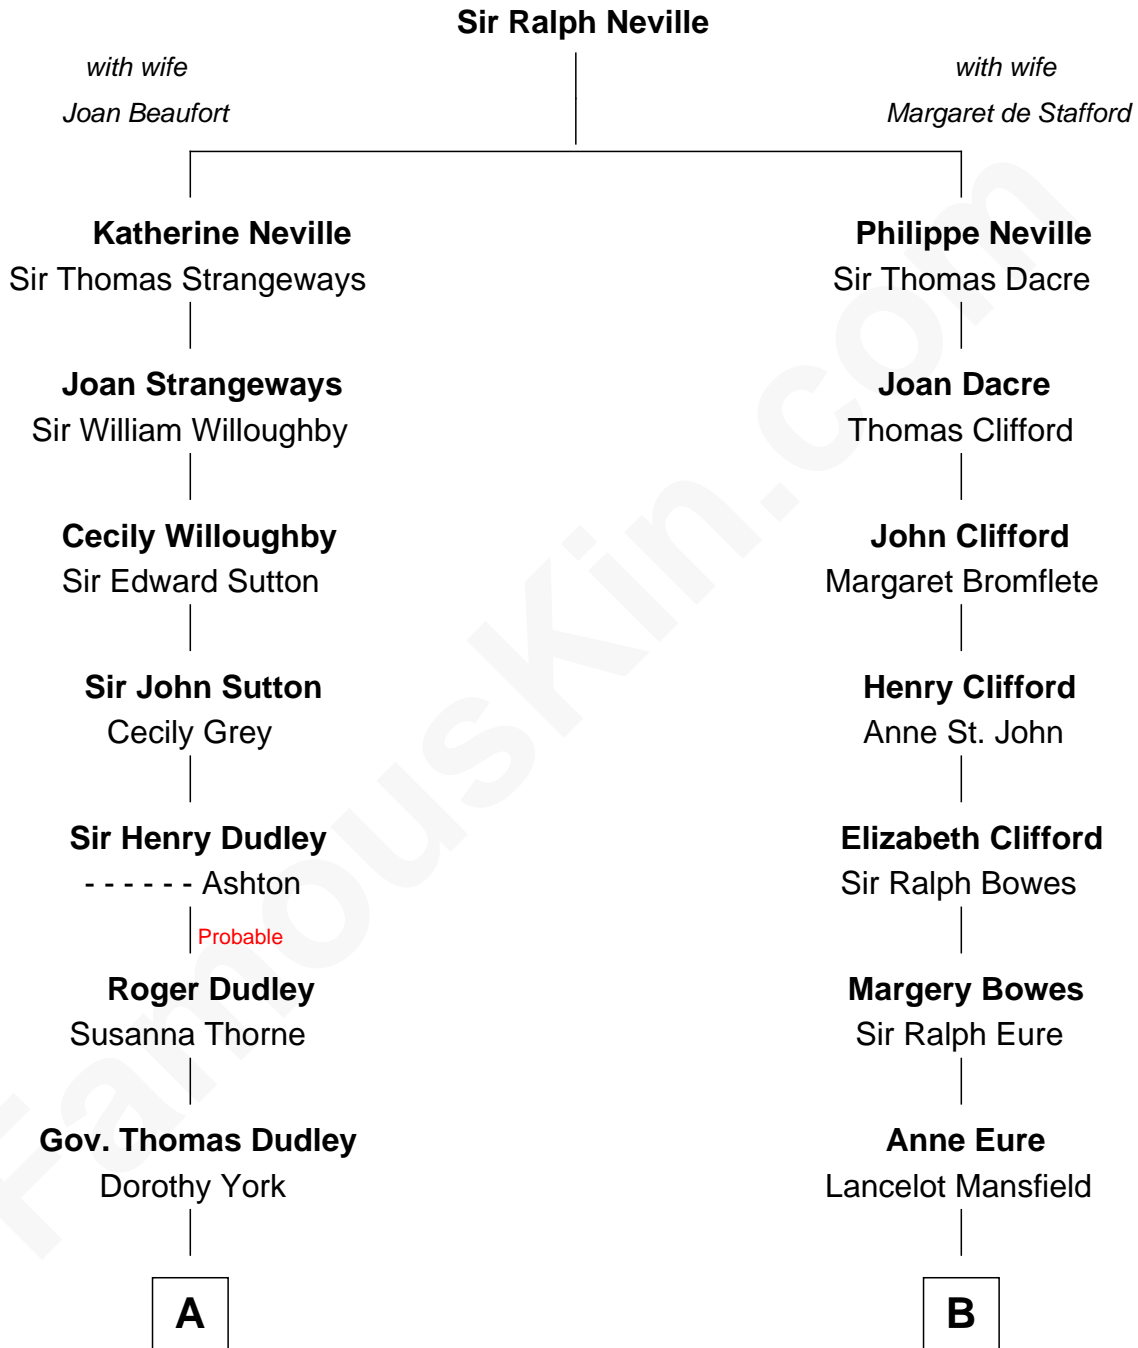

FamousKin.com
Relationship Chart of
Colonel Robert Gould Shaw
U.S. Civil War leader of film "Glory" fame

14th cousin 5 times removed of

Zach Snyder
Filmmaker

C

Helen Danforth Manley

Dr. Edgar Earl Reeves

Marsha Manley Reeves