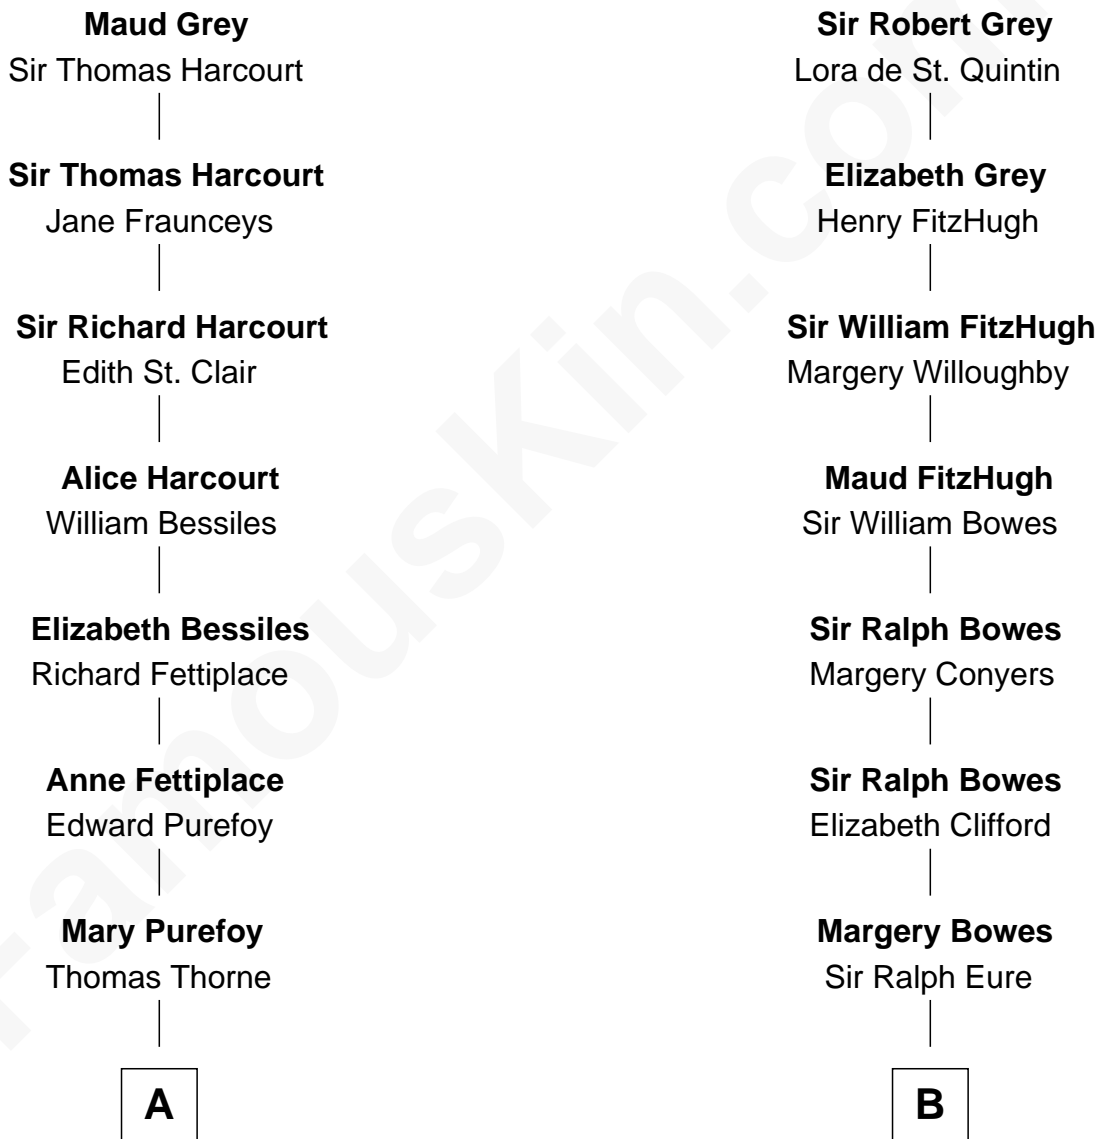

FamousKin.com

Relationship Chart of Colonel Robert Gould Shaw

U.S. Civil War leader of film "Glory" fame

16th cousin 4 times removed of

Zach Snyder
Filmmaker

Sir John Grey
Avice Marmion

C

Jennie Minerva Danforth