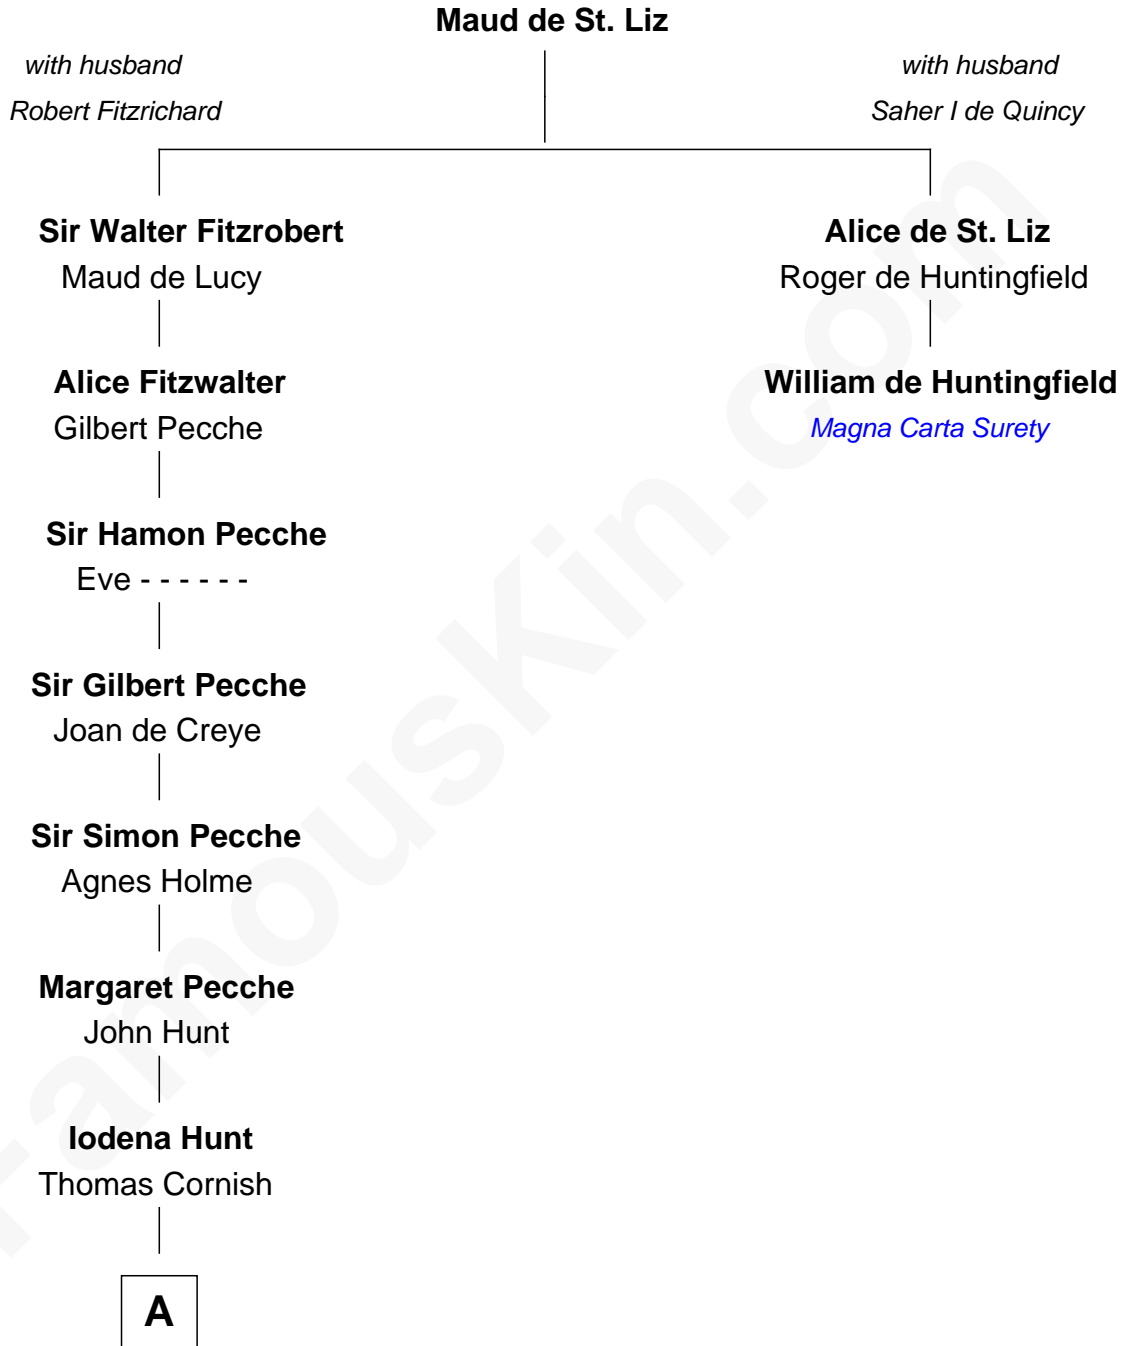

FamousKin.com

Relationship Chart of

Colonel Robert Gould Shaw

U.S. Civil War leader of film "Glory" fame

1st cousin 19 times removed of

William de Huntingfield

Magna Carta Surety

B

—
Sarah Rogers
Samuel Parkman

—
Elizabeth Willard Parkman
Robert Gould Shaw

—
Francis George Shaw
Sarah Blake Sturgis

—
Colonel Robert Gould Shaw
Main character in film "Glory"

FamousKin.com