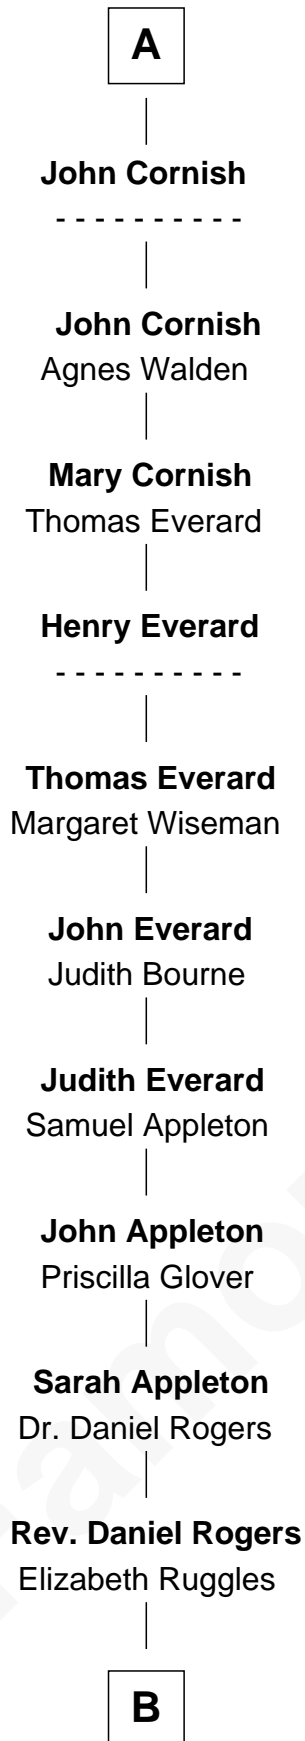

FamousKin.com

Relationship Chart of

Colonel Robert Gould Shaw

U.S. Civil War leader of film "Glory" fame

1st cousin 19 times removed of

William de Huntingfield

Magna Carta Surety

B

—
Sarah Rogers
Samuel Parkman

—
Elizabeth Willard Parkman
Robert Gould Shaw

—
Francis George Shaw
Sarah Blake Sturgis

—
Colonel Robert Gould Shaw
Main character in film "Glory"

FamousKin.com