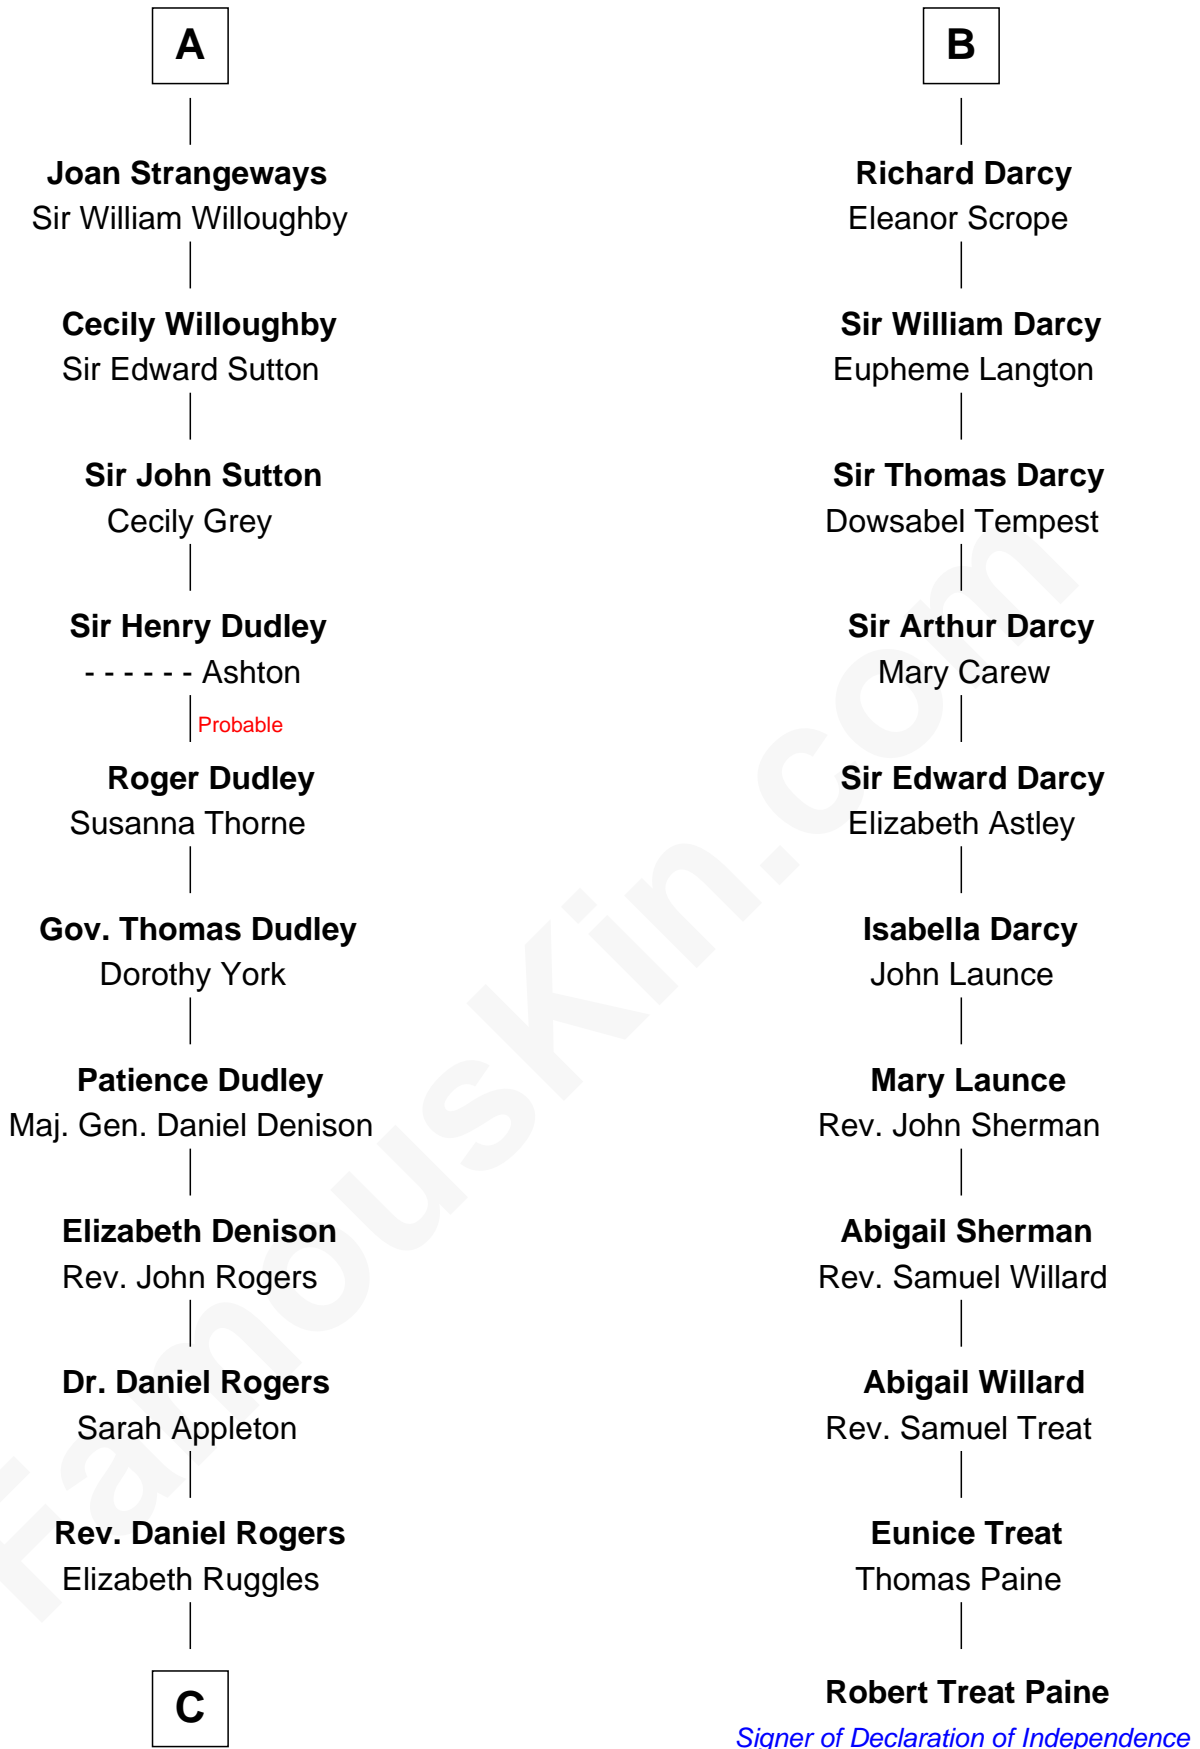

FamousKin.com

Relationship Chart of

Colonel Robert Gould Shaw

U.S. Civil War leader of film "Glory" fame

17th cousin 3 times removed of

Robert Treat Paine

Signer of the Declaration of Independence

Sir William Longespee

Ela of Salisbury

C

—
Sarah Rogers
Samuel Parkman

—
Elizabeth Willard Parkman
Robert Gould Shaw

—
Francis George Shaw
Sarah Blake Sturgis

—
Colonel Robert Gould Shaw
Main character in film "Glory"

FamousKin.com