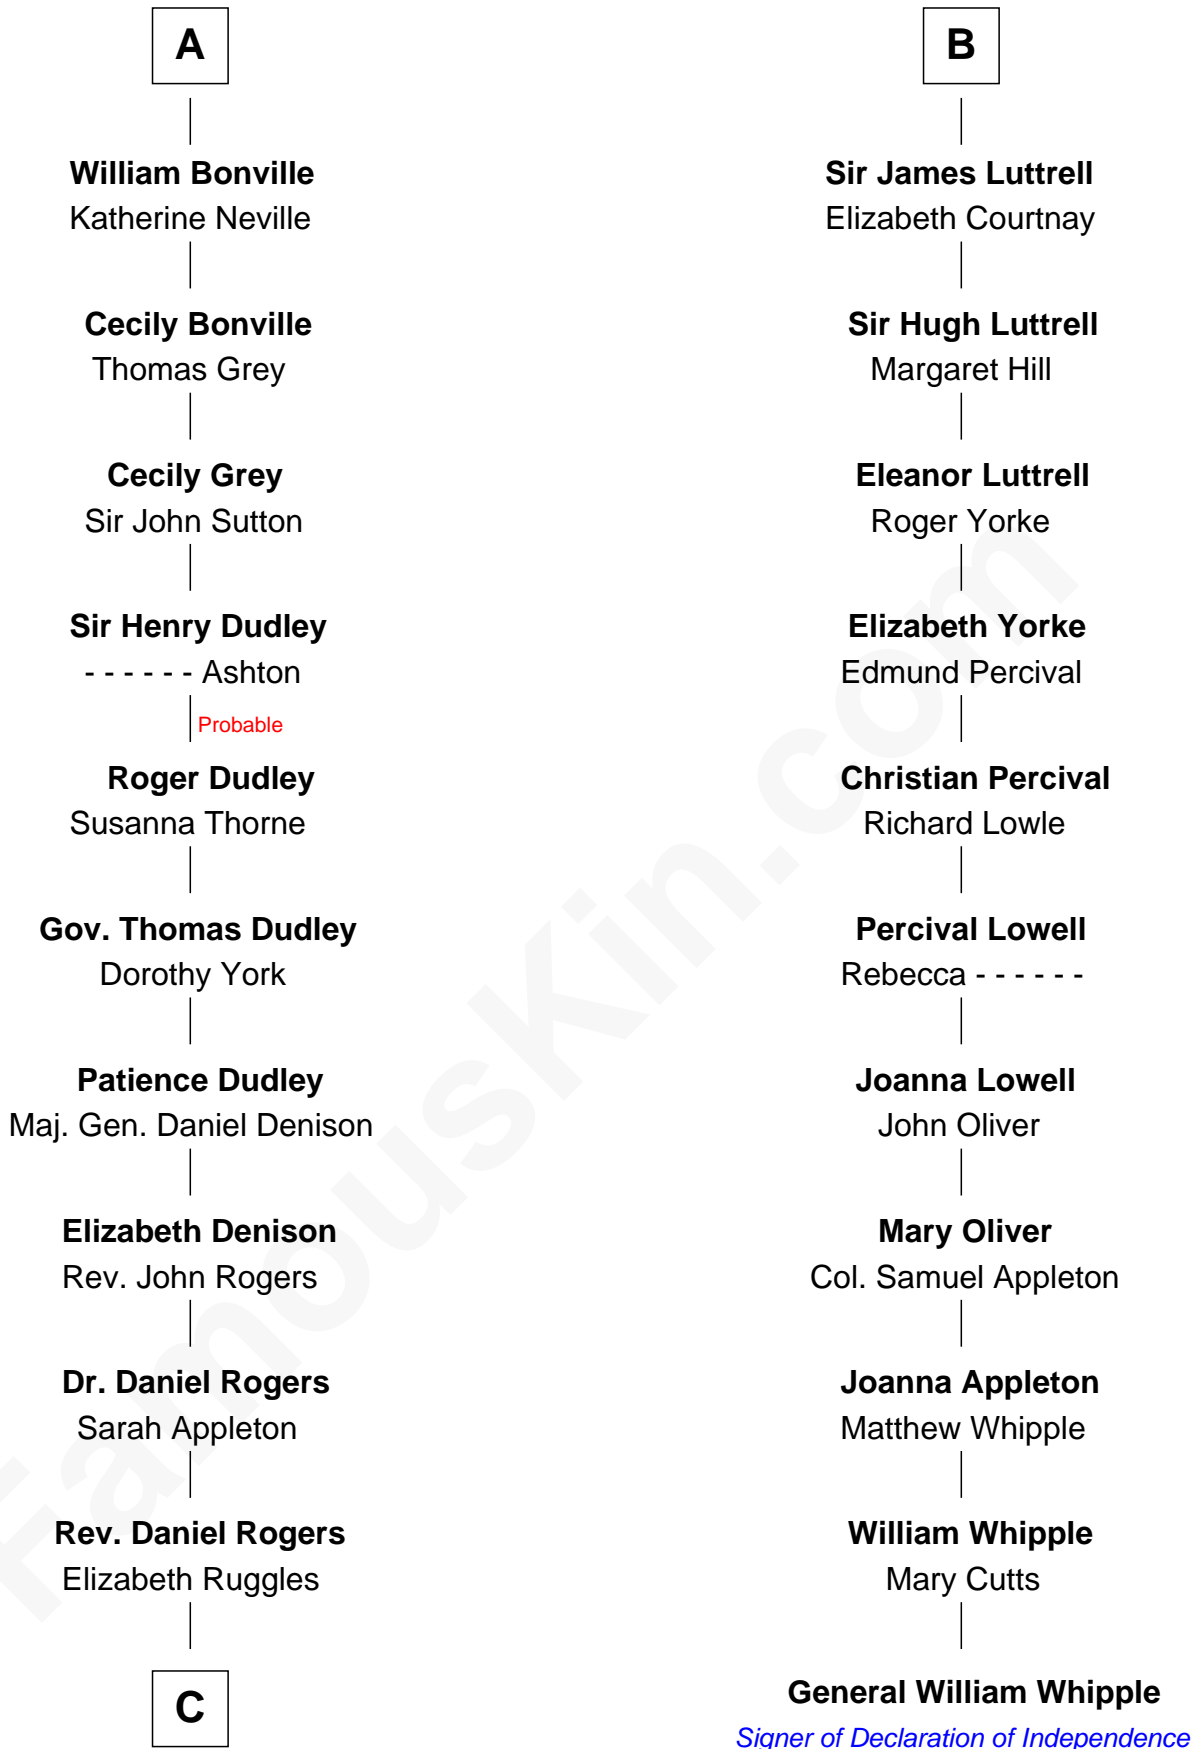

FamousKin.com

Relationship Chart of Colonel Robert Gould Shaw

U.S. Civil War leader of film "Glory" fame

17th cousin 3 times removed of

General William Whipple

Signer of the Declaration of Independence

Sir Humphrey de Bohun

Maud of Eu

C

—
Sarah Rogers
Samuel Parkman

—
Elizabeth Willard Parkman
Robert Gould Shaw

—
Francis George Shaw
Sarah Blake Sturgis

—
Colonel Robert Gould Shaw
Main character in film "Glory"

FamousKin.com