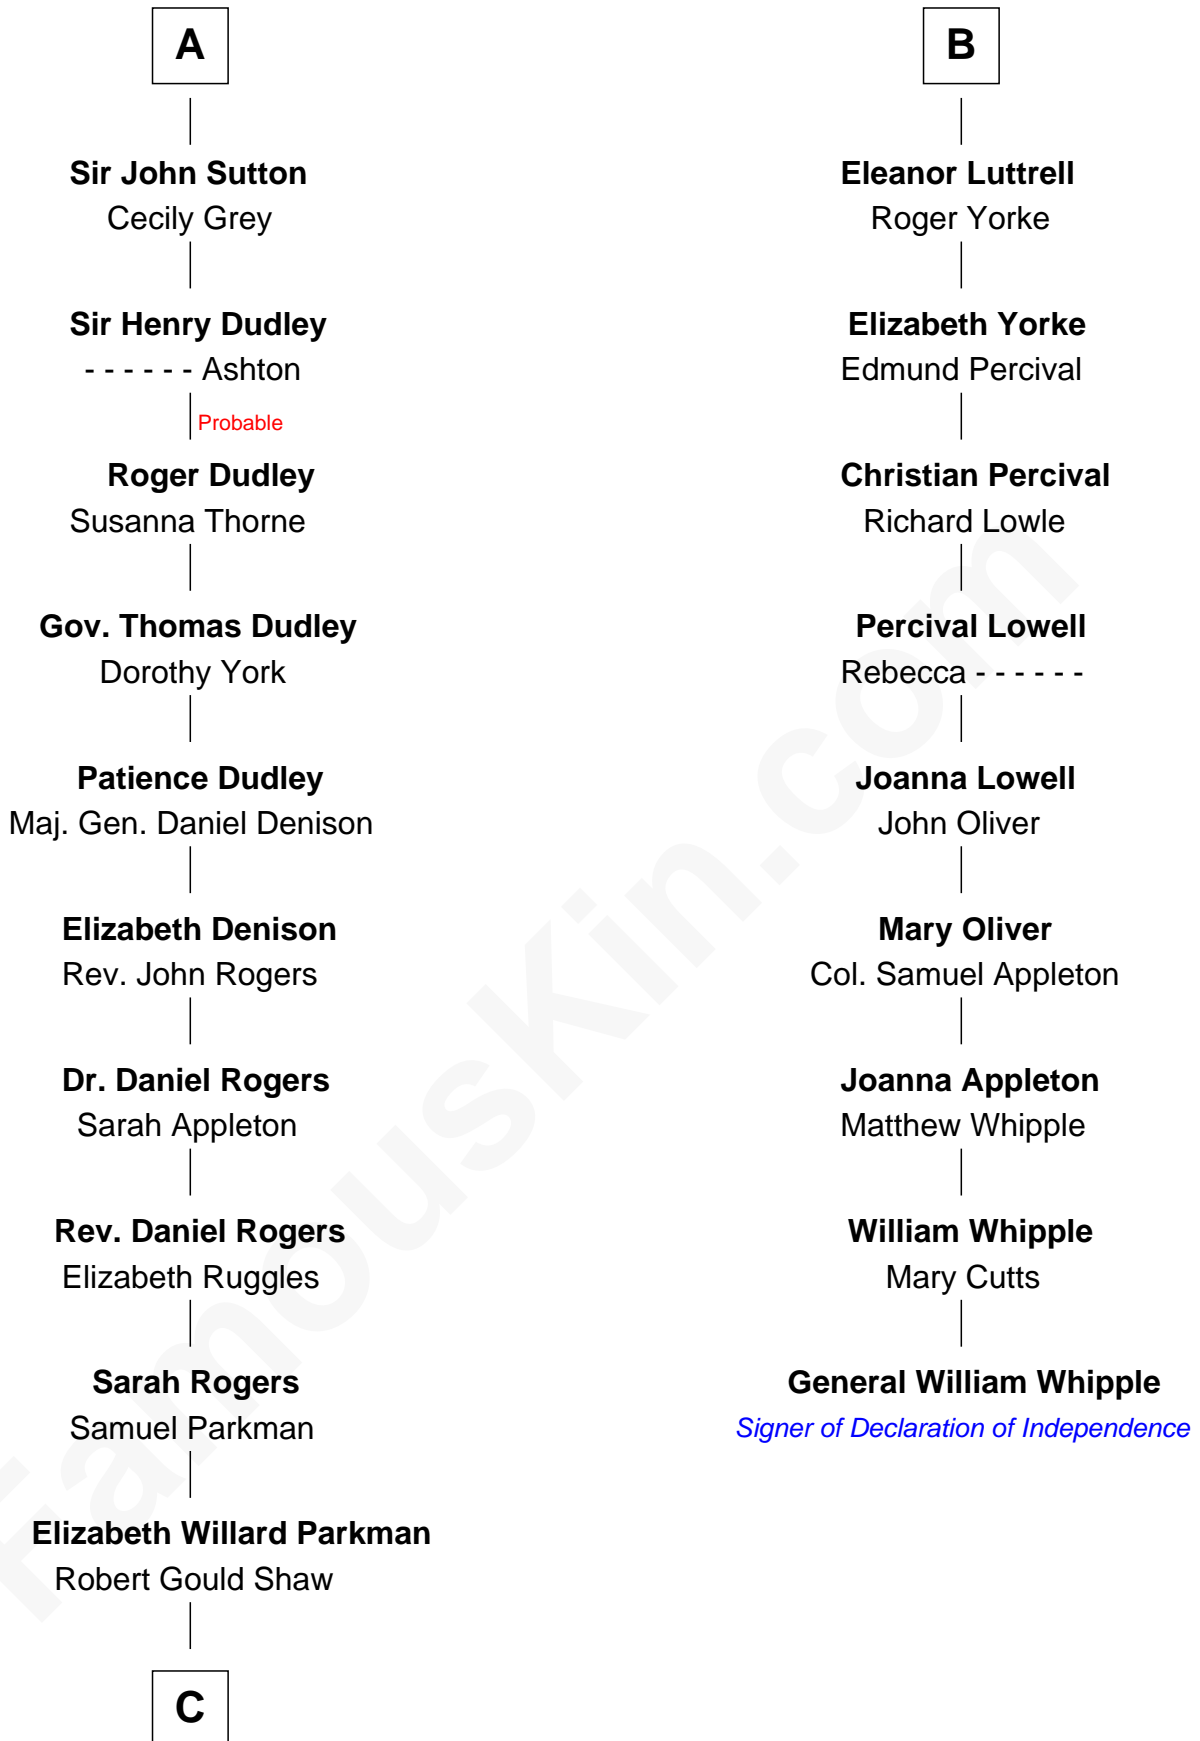

FamousKin.com

Relationship Chart of Colonel Robert Gould Shaw

U.S. Civil War leader of film "Glory" fame

15th cousin 3 times removed of

General William Whipple

Signer of the Declaration of Independence

C

Francis George Shaw

Sarah Blake Sturgis

Colonel Robert Gould Shaw

Main character in film "Glory"

FamousKin.com