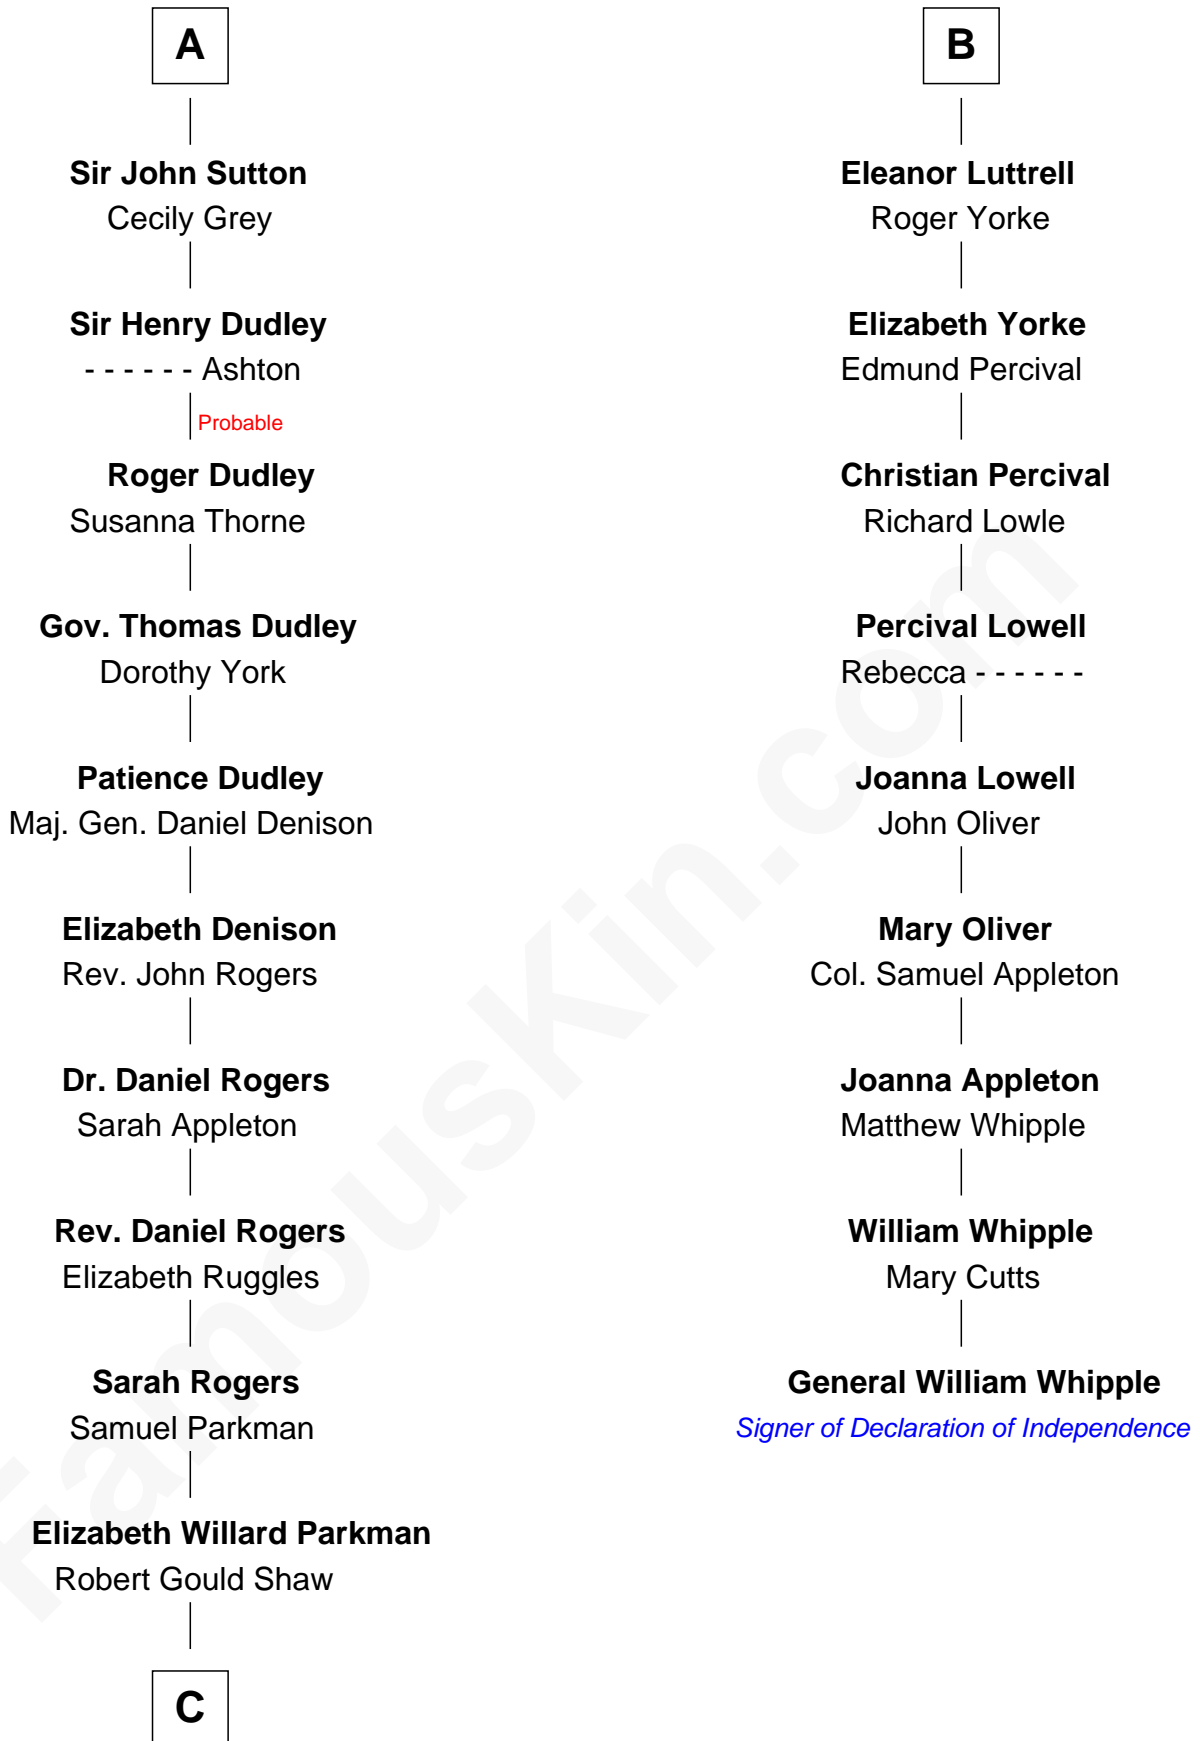

FamousKin.com

Relationship Chart of Colonel Robert Gould Shaw

U.S. Civil War leader of film "Glory" fame

15th cousin 3 times removed of

General William Whipple

Signer of the Declaration of Independence

C

—
Francis George Shaw

Sarah Blake Sturgis

—
Colonel Robert Gould Shaw

Main character in film "Glory"

FamousKin.com