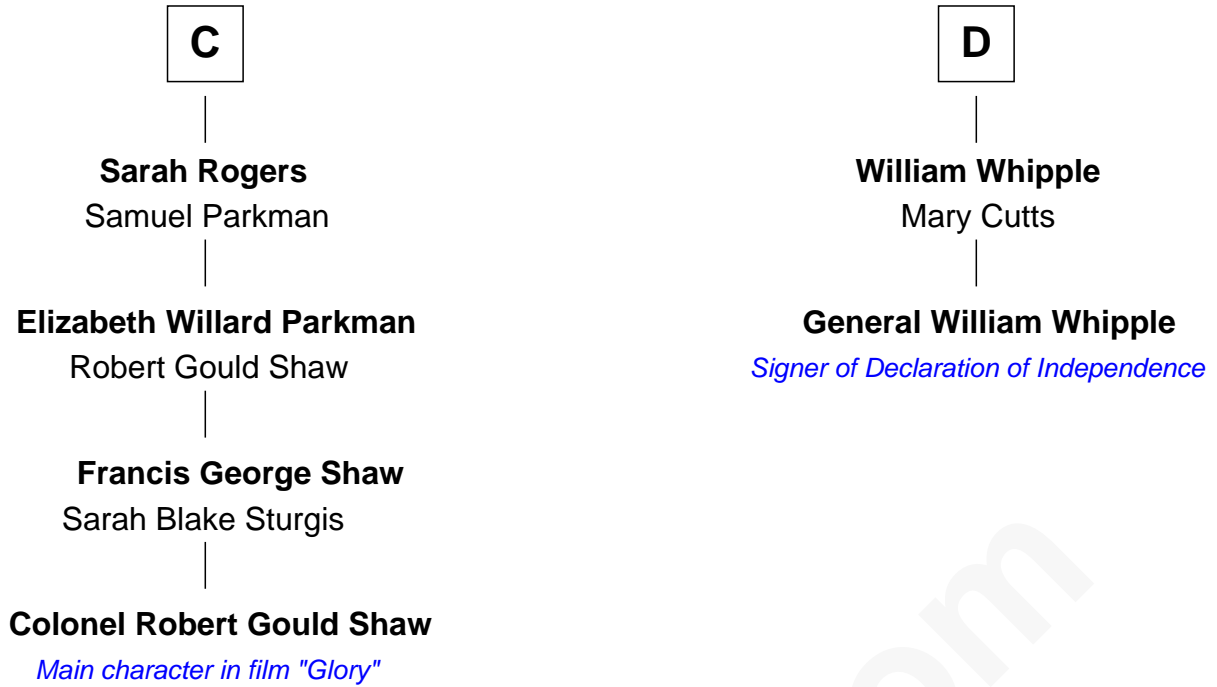

FamousKin.com

Relationship Chart of Colonel Robert Gould Shaw

U.S. Civil War leader of film "Glory" fame

18th cousin 2 times removed of

General William Whipple

Signer of the Declaration of Independence

FamousKin.com