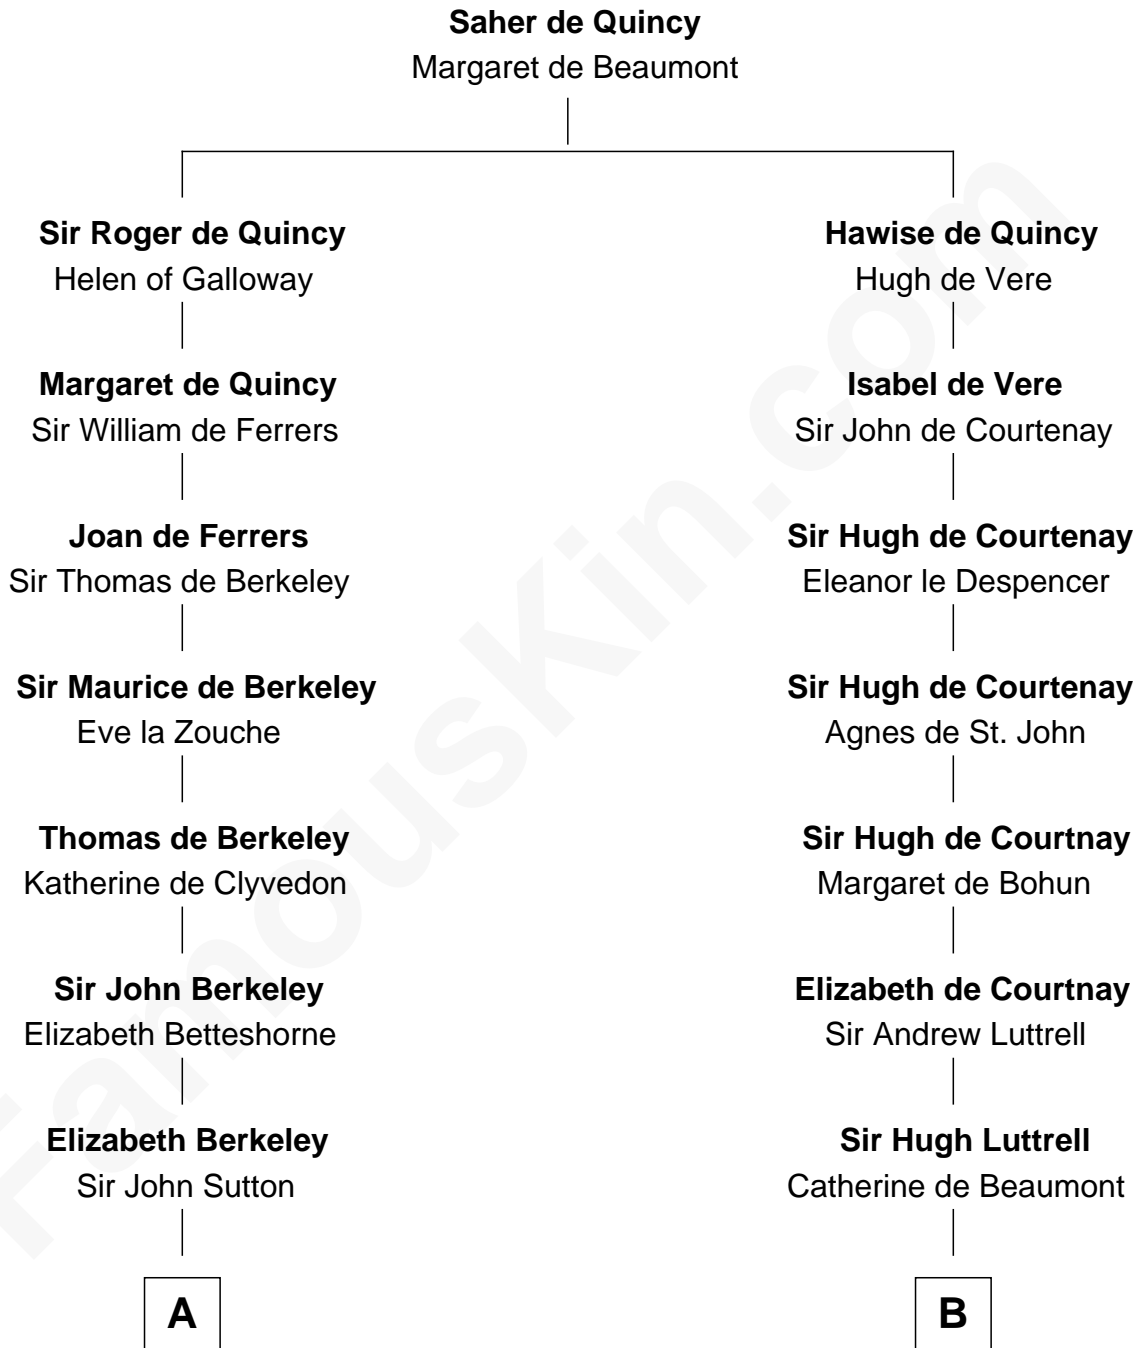

FamousKin.com

Relationship Chart of Colonel Robert Gould Shaw

U.S. Civil War leader of film "Glory" fame

18th cousin 2 times removed of

General William Whipple

Signer of the Declaration of Independence

FamousKin.com