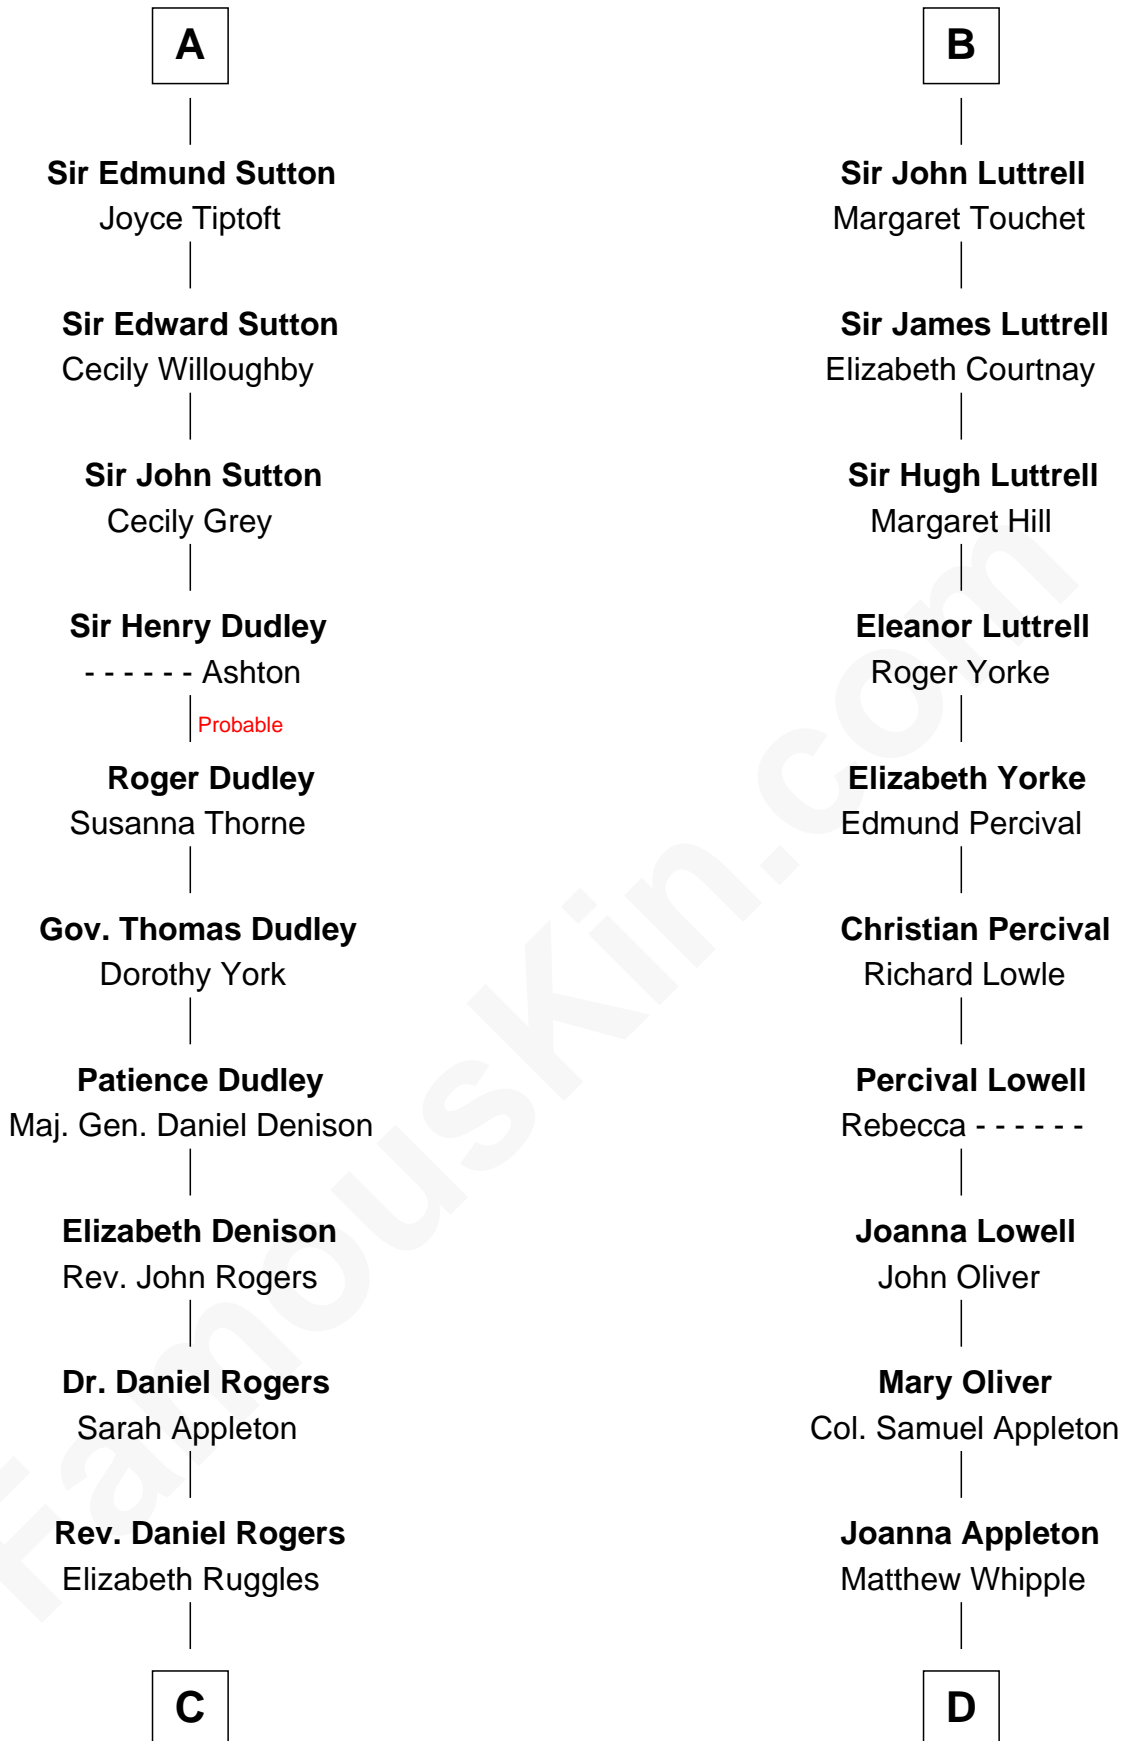

FamousKin.com

Relationship Chart of Colonel Robert Gould Shaw

U.S. Civil War leader of film "Glory" fame

18th cousin 2 times removed of

General William Whipple

Signer of the Declaration of Independence

FamousKin.com