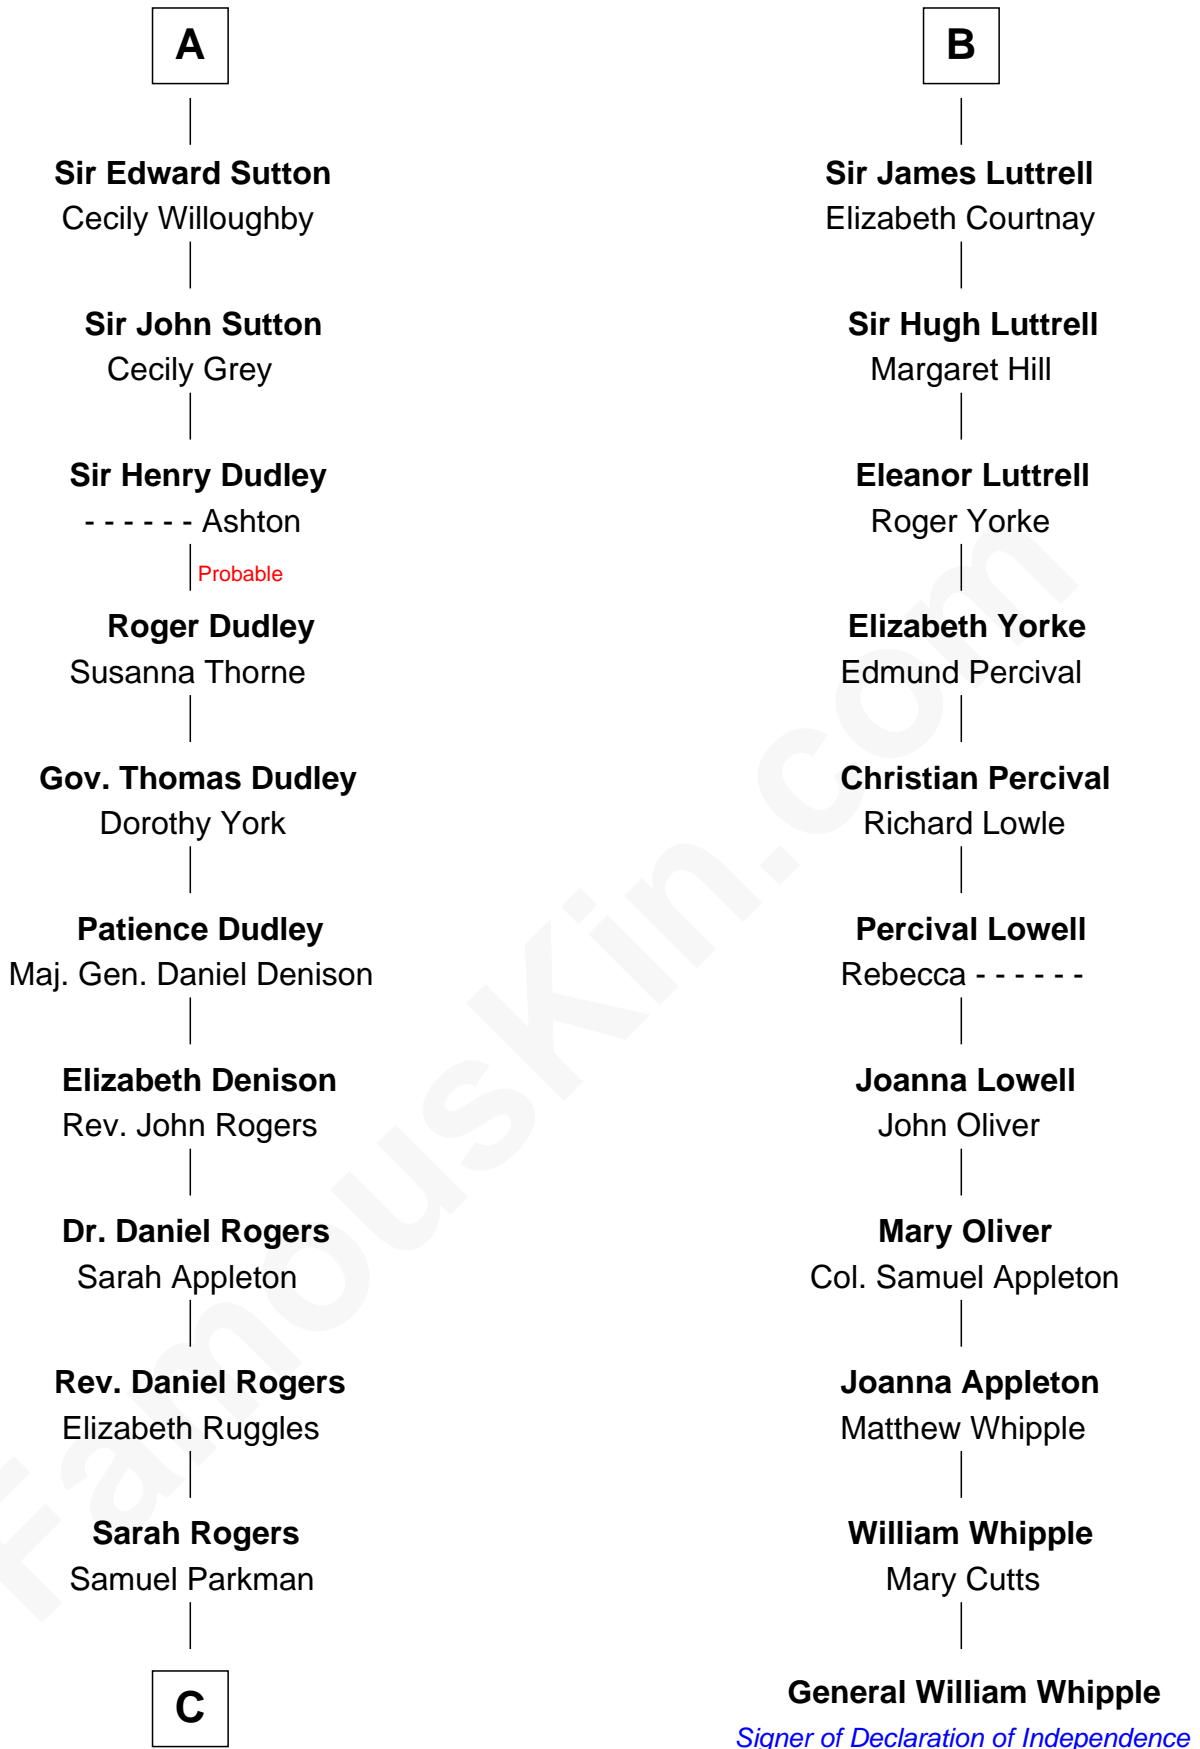

## Relationship Chart of Colonel Robert Gould Shaw

*U.S. Civil War leader of film "Glory" fame*

**17th cousin 2 times removed of**

## General William Whipple

*Signer of the Declaration of Independence*

**C**

—  
**Elizabeth Willard Parkman**

Robert Gould Shaw

—  
**Francis George Shaw**

Sarah Blake Sturgis

—  
**Colonel Robert Gould Shaw**

*Main character in film "Glory"*

FamousKin.com