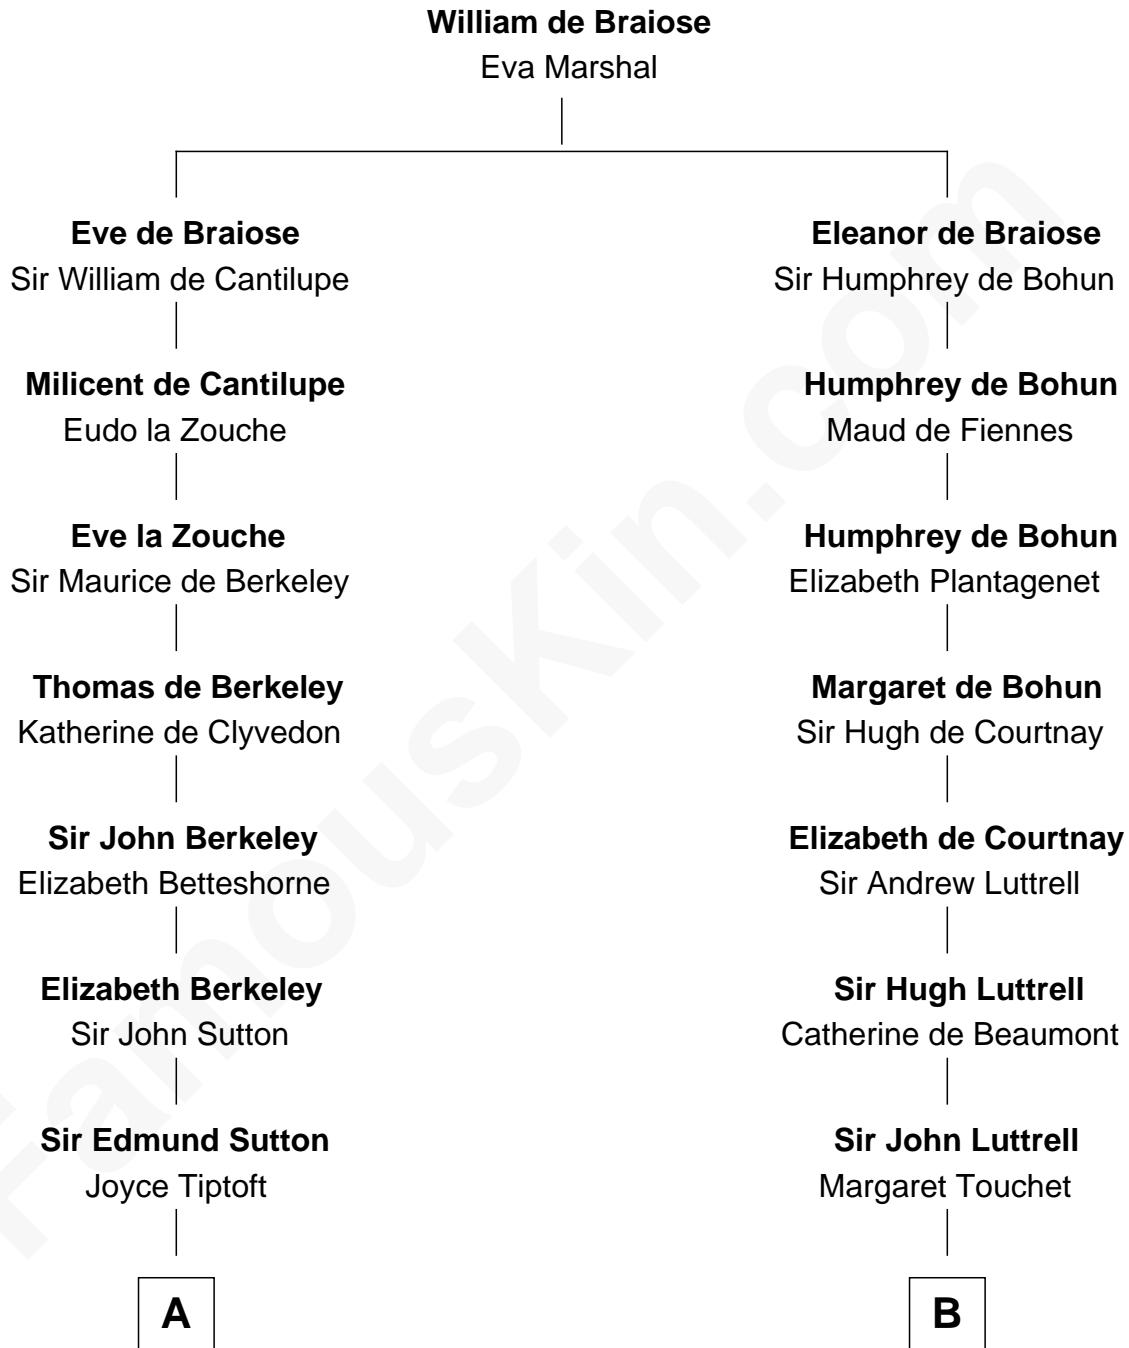

# FamousKin.com

## Relationship Chart of Colonel Robert Gould Shaw

*U.S. Civil War leader of film "Glory" fame*

**17th cousin 2 times removed of**

## General William Whipple

*Signer of the Declaration of Independence*

**C**

—  
**Elizabeth Willard Parkman**

Robert Gould Shaw

—  
**Francis George Shaw**

Sarah Blake Sturgis

—  
**Colonel Robert Gould Shaw**

*Main character in film "Glory"*

FamousKin.com