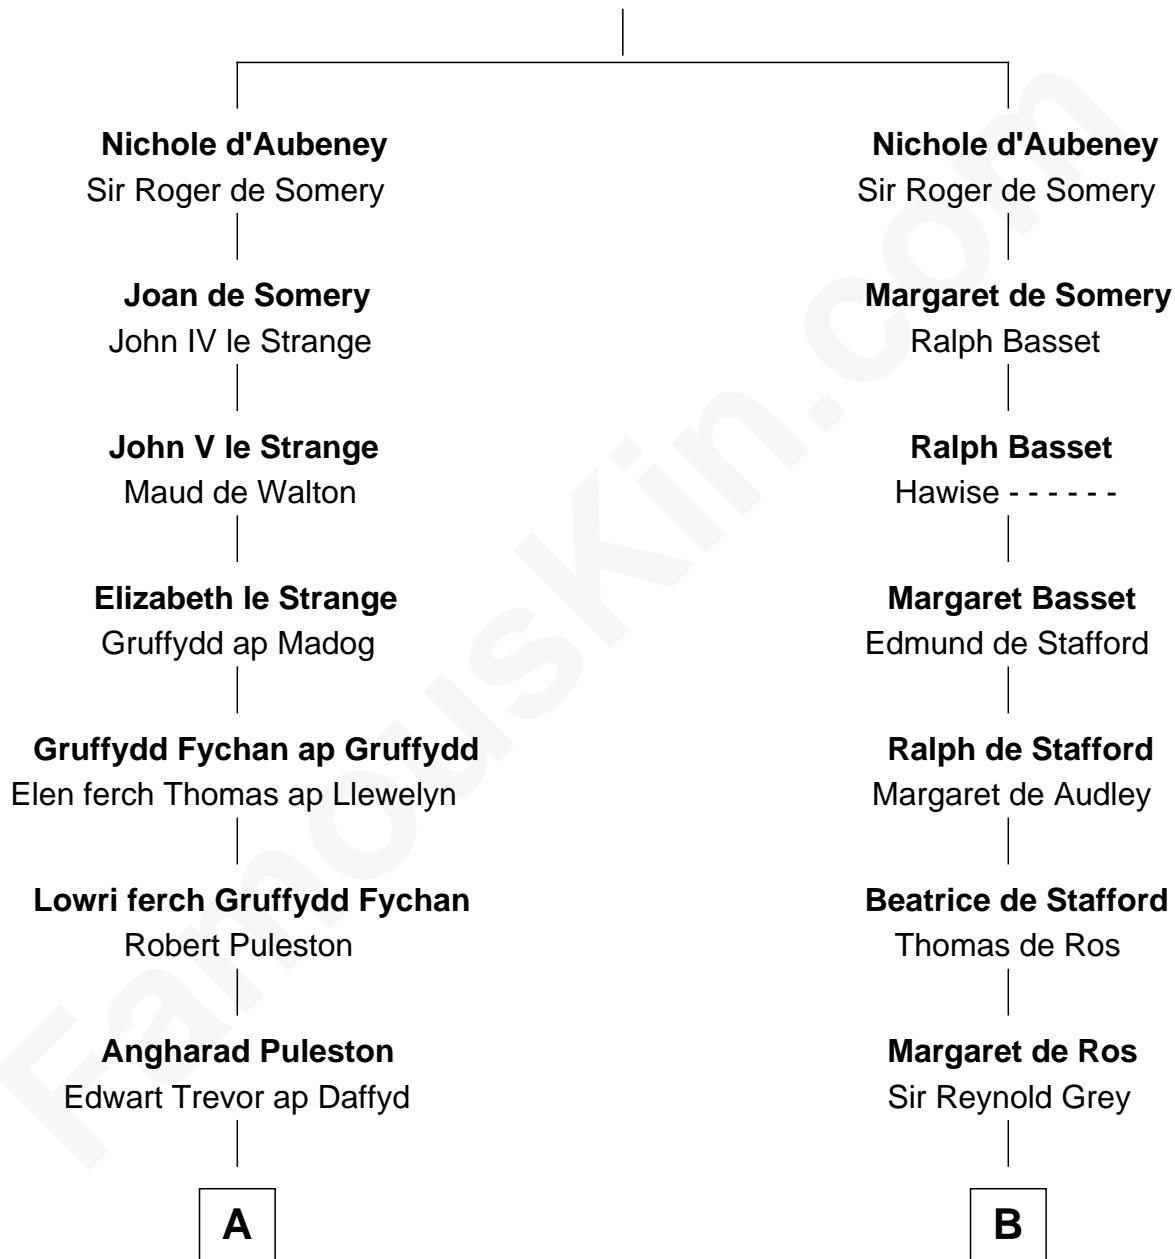

## Relationship Chart of

### Colonel Robert Gould Shaw

*U.S. Civil War leader of film "Glory" fame*

19th cousin of

### Bathsheba (Ruggles) Spooner

*First woman executed for murder in U.S. by non-British government*

**William d'Aubenev**  
Mabel of Chester

**C**

**Elizabeth Willard Parkman**

Robert Gould Shaw

**Francis George Shaw**

Sarah Blake Sturgis

**Colonel Robert Gould Shaw**

*Main character in film "Glory"*

**D**

**Rev. Timothy Ruggles**

Mary White

**Timothy Dwight Ruggles**

Bathsheba Bourne