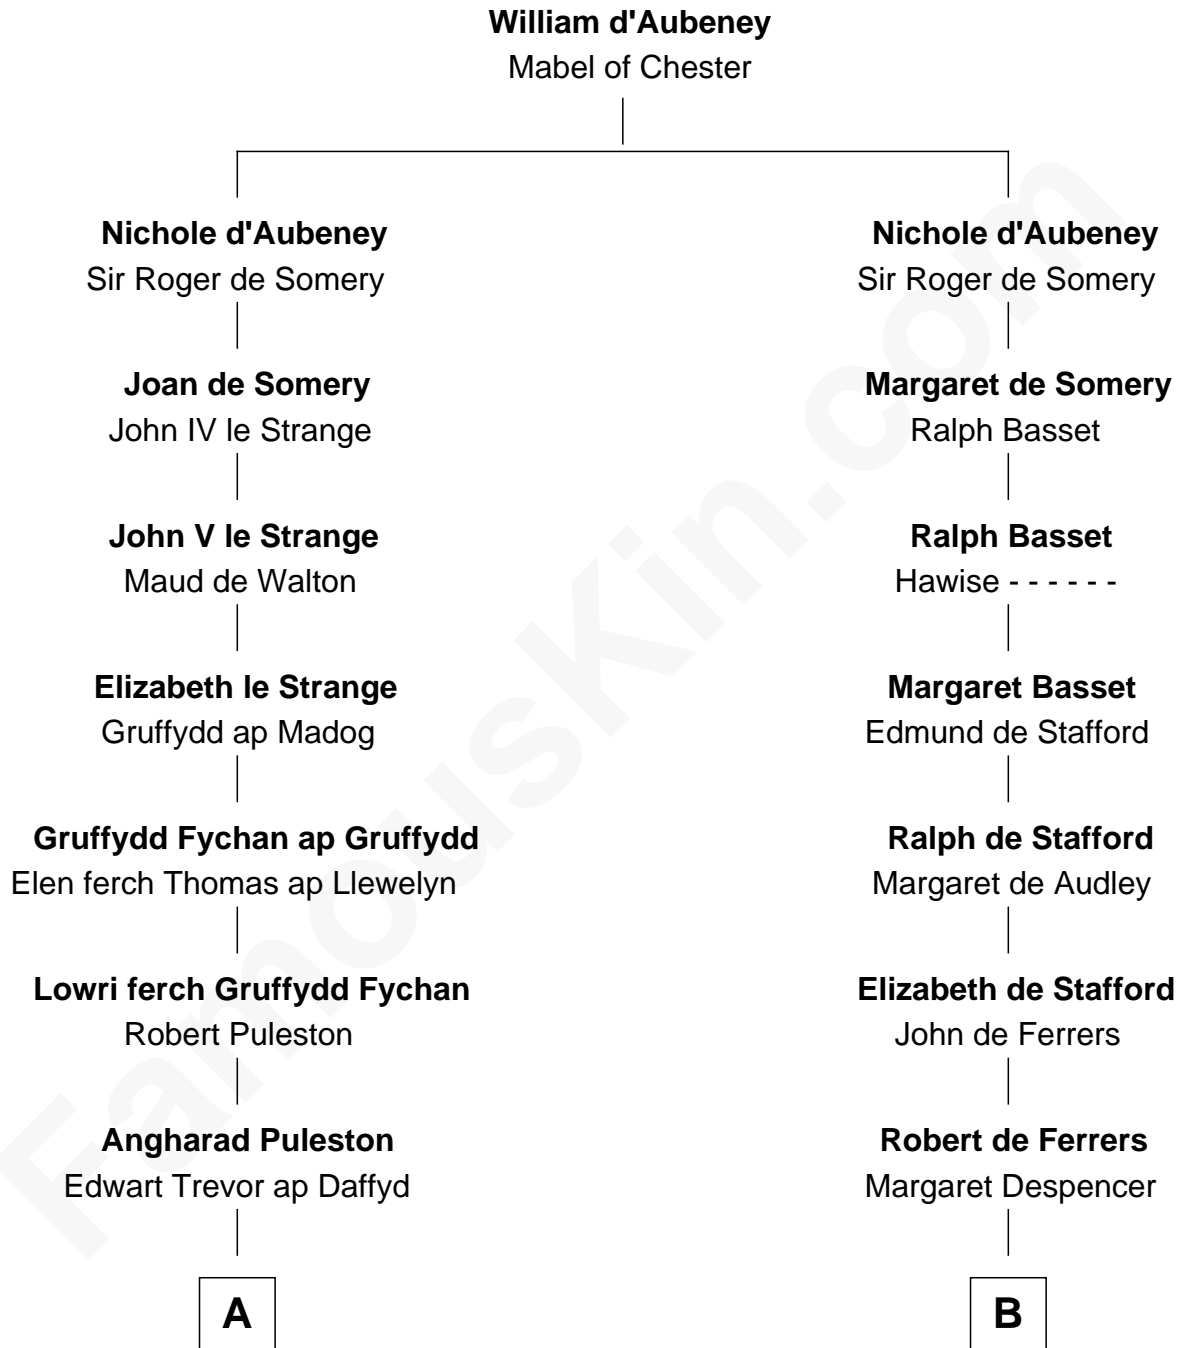

# FamousKin.com

## Relationship Chart of Colonel Robert Gould Shaw

*U.S. Civil War leader of film "Glory" fame*

19th cousin 1 time removed of

**Nicholas Gilman**

*Signer of the U.S. Constitution*

**C**

**Elizabeth Willard Parkman**

Robert Gould Shaw

**Francis George Shaw**

Sarah Blake Sturgis

**Colonel Robert Gould Shaw**

*Main character in film "Glory"*

**D**

**Anna Winslow**

John Taylor