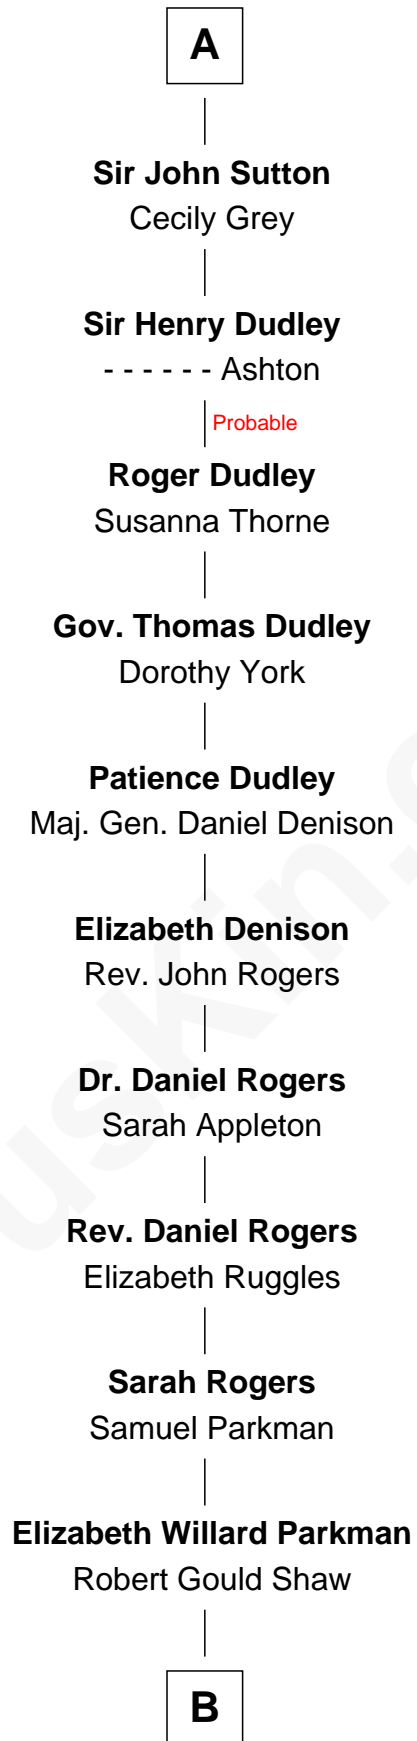

**FamousKin.com**  
**Relationship Chart of**  
**Colonel Robert Gould Shaw**  
*U.S. Civil War leader of film "Glory" fame*

**17th Great-grandson of**

**King Edward I**  
*King of England*

**King Edward I**

Margaret of France

**Edmund of Woodstock**

Margaret Wake

**Joan Plantagenet**

Thomas Holand

**Sir Thomas de Holand**

Alice Fitzalan

**Eleanor Holand**

Edward Cherleton

**Joyce Cherleton**

Sir John Tiptoft

**Joyce Tiptoft**

Sir Edmund Sutton

**Sir Edward Sutton**

Cecily Willoughby

**B**

Francis George Shaw

Sarah Blake Sturgis

Colonel Robert Gould Shaw

*Main character in film ["Glory"](#)*

FamousKin.com