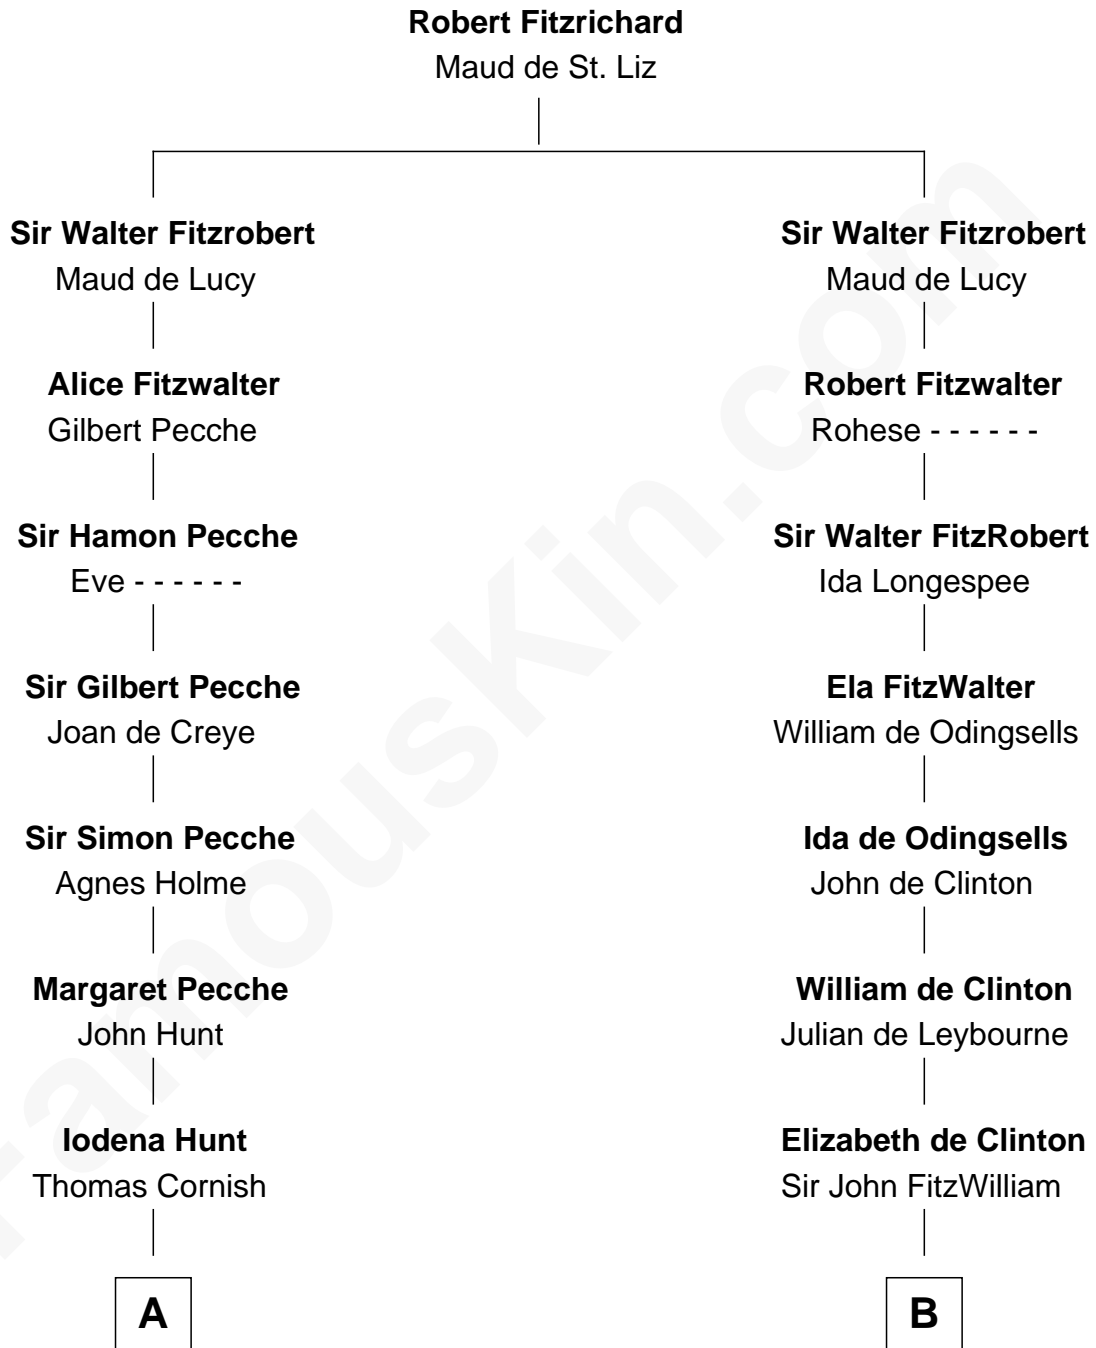

FamousKin.com

Relationship Chart of Colonel Robert Gould Shaw

U.S. Civil War leader of film "Glory" fame

19th cousin 1 time removed of

Abigail (Smith) Adams

First Lady of President John Adams

FamousKin.com