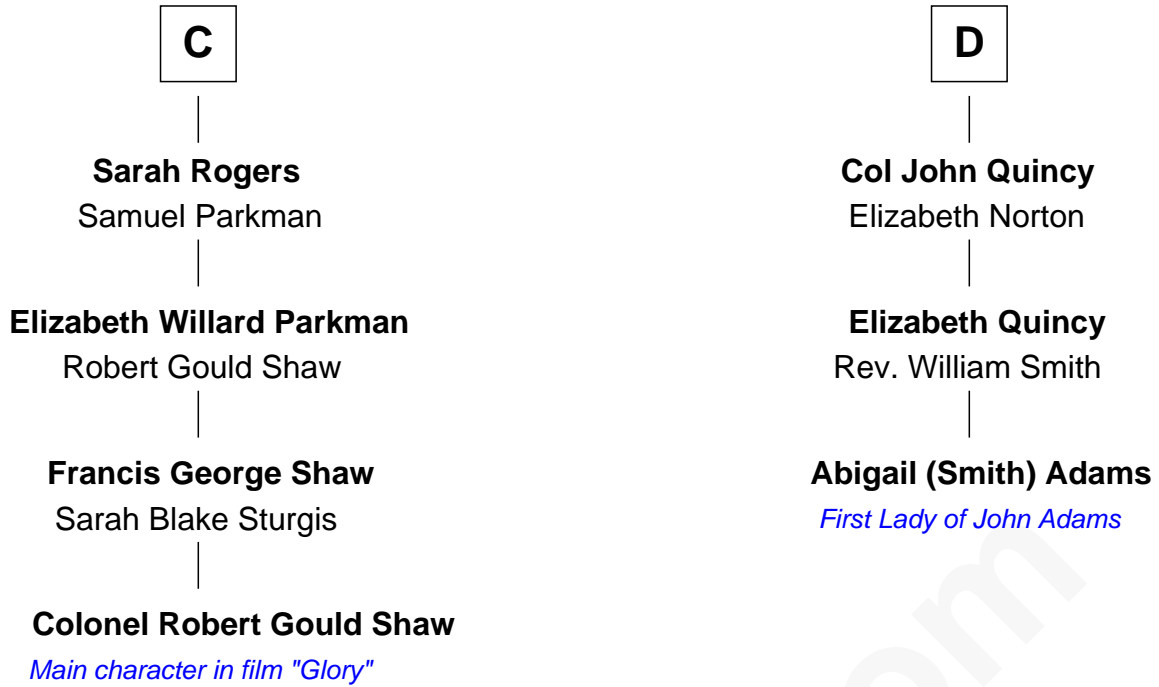

FamousKin.com

Relationship Chart of Colonel Robert Gould Shaw

U.S. Civil War leader of film "Glory" fame

19th cousin 1 time removed of

Abigail (Smith) Adams

First Lady of President John Adams

FamousKin.com