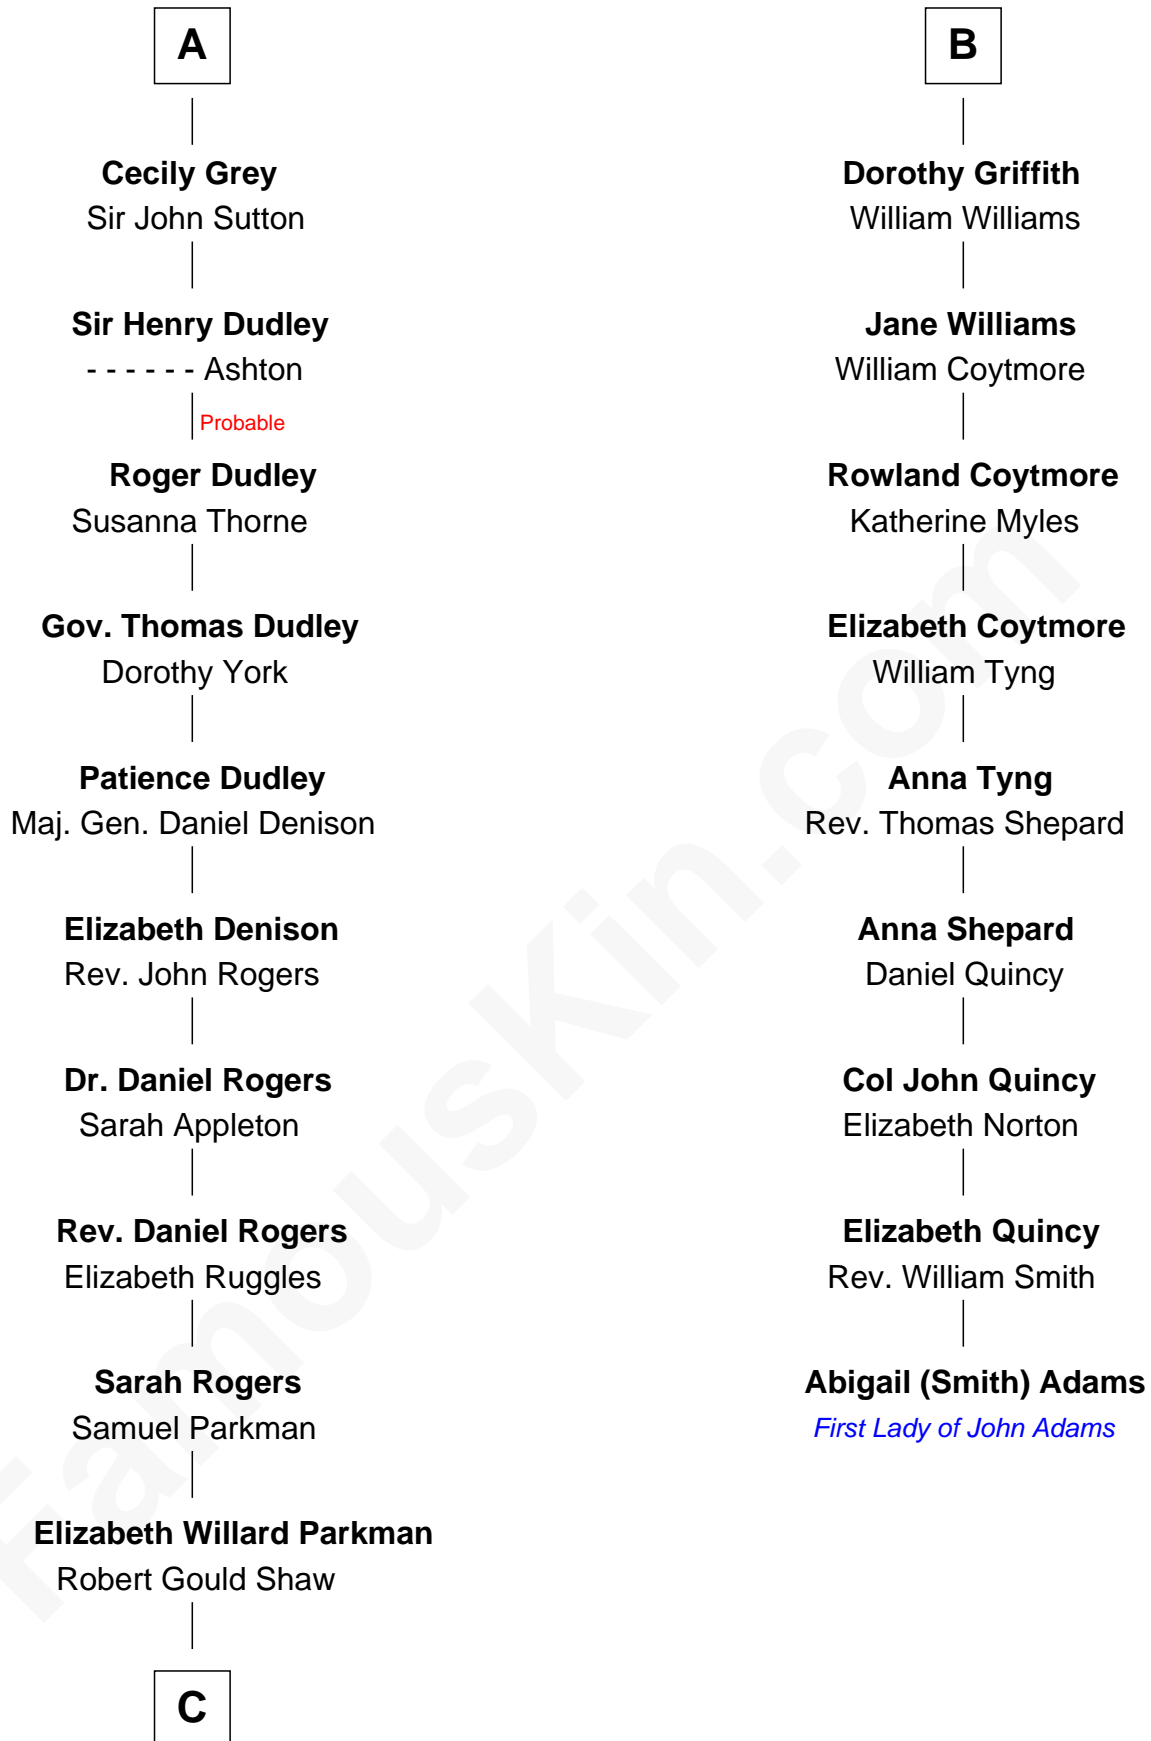

FamousKin.com

Relationship Chart of Colonel Robert Gould Shaw

U.S. Civil War leader of film "Glory" fame

15th cousin 3 times removed of

Abigail (Smith) Adams

First Lady of President John Adams

C

Francis George Shaw

Sarah Blake Sturgis

Colonel Robert Gould Shaw

Main character in film "Glory"

FamousKin.com