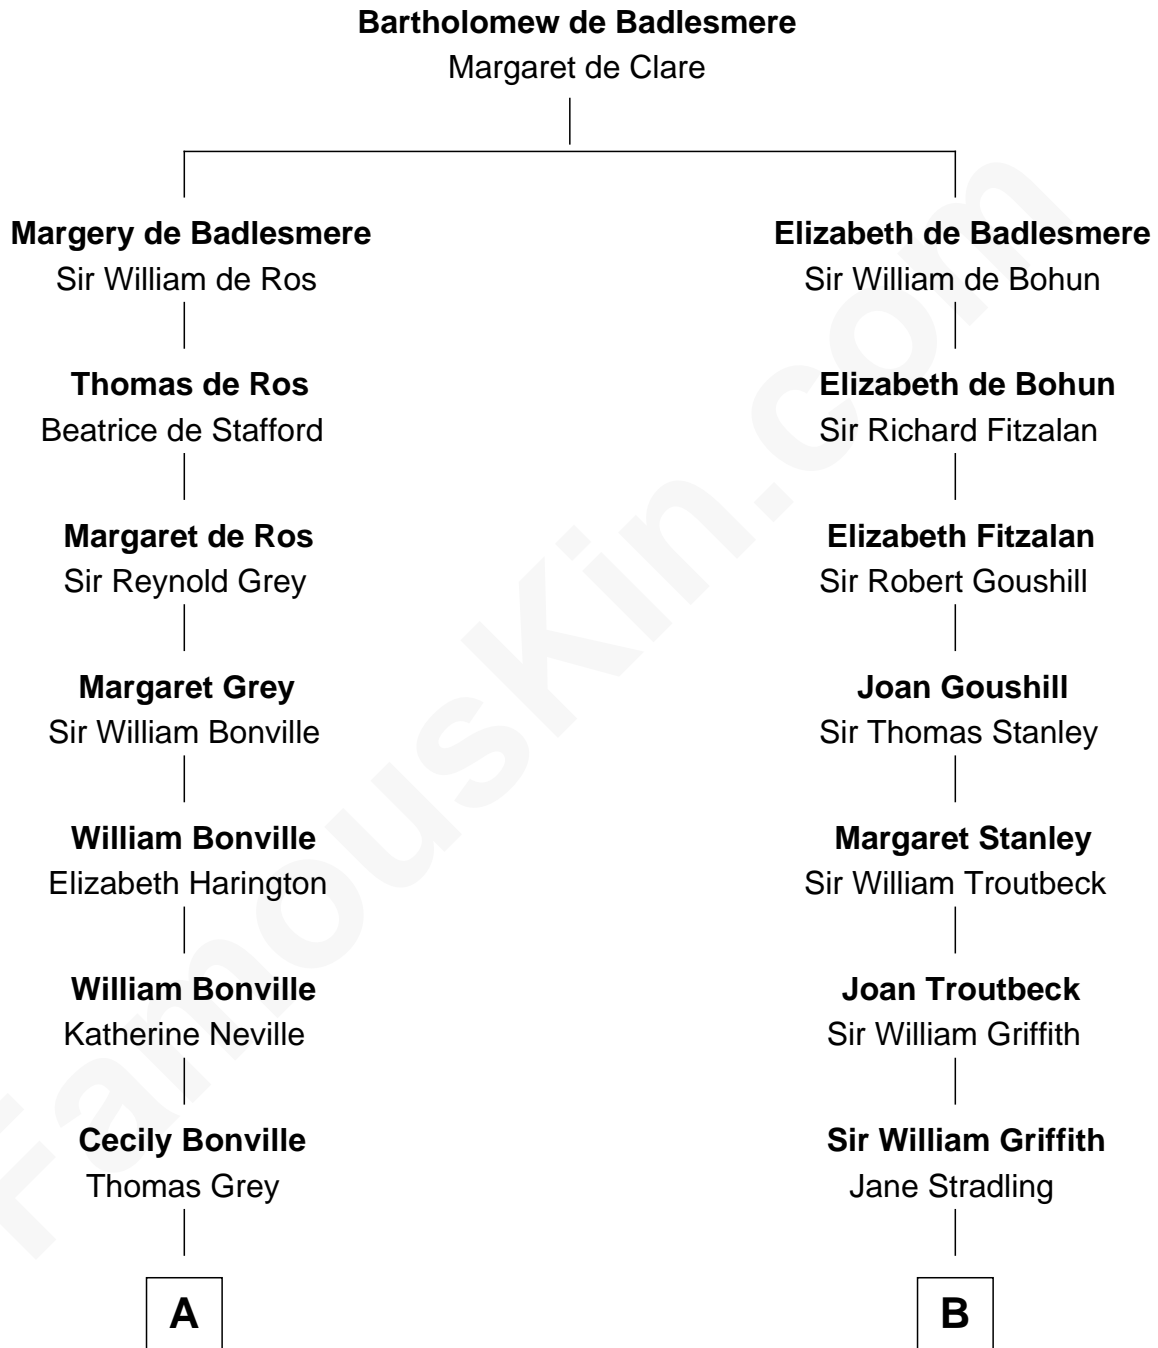

FamousKin.com

Relationship Chart of Colonel Robert Gould Shaw

U.S. Civil War leader of film "Glory" fame

15th cousin 3 times removed of

Abigail (Smith) Adams

First Lady of President John Adams

C

Francis George Shaw

Sarah Blake Sturgis

Colonel Robert Gould Shaw

Main character in film "Glory"

FamousKin.com