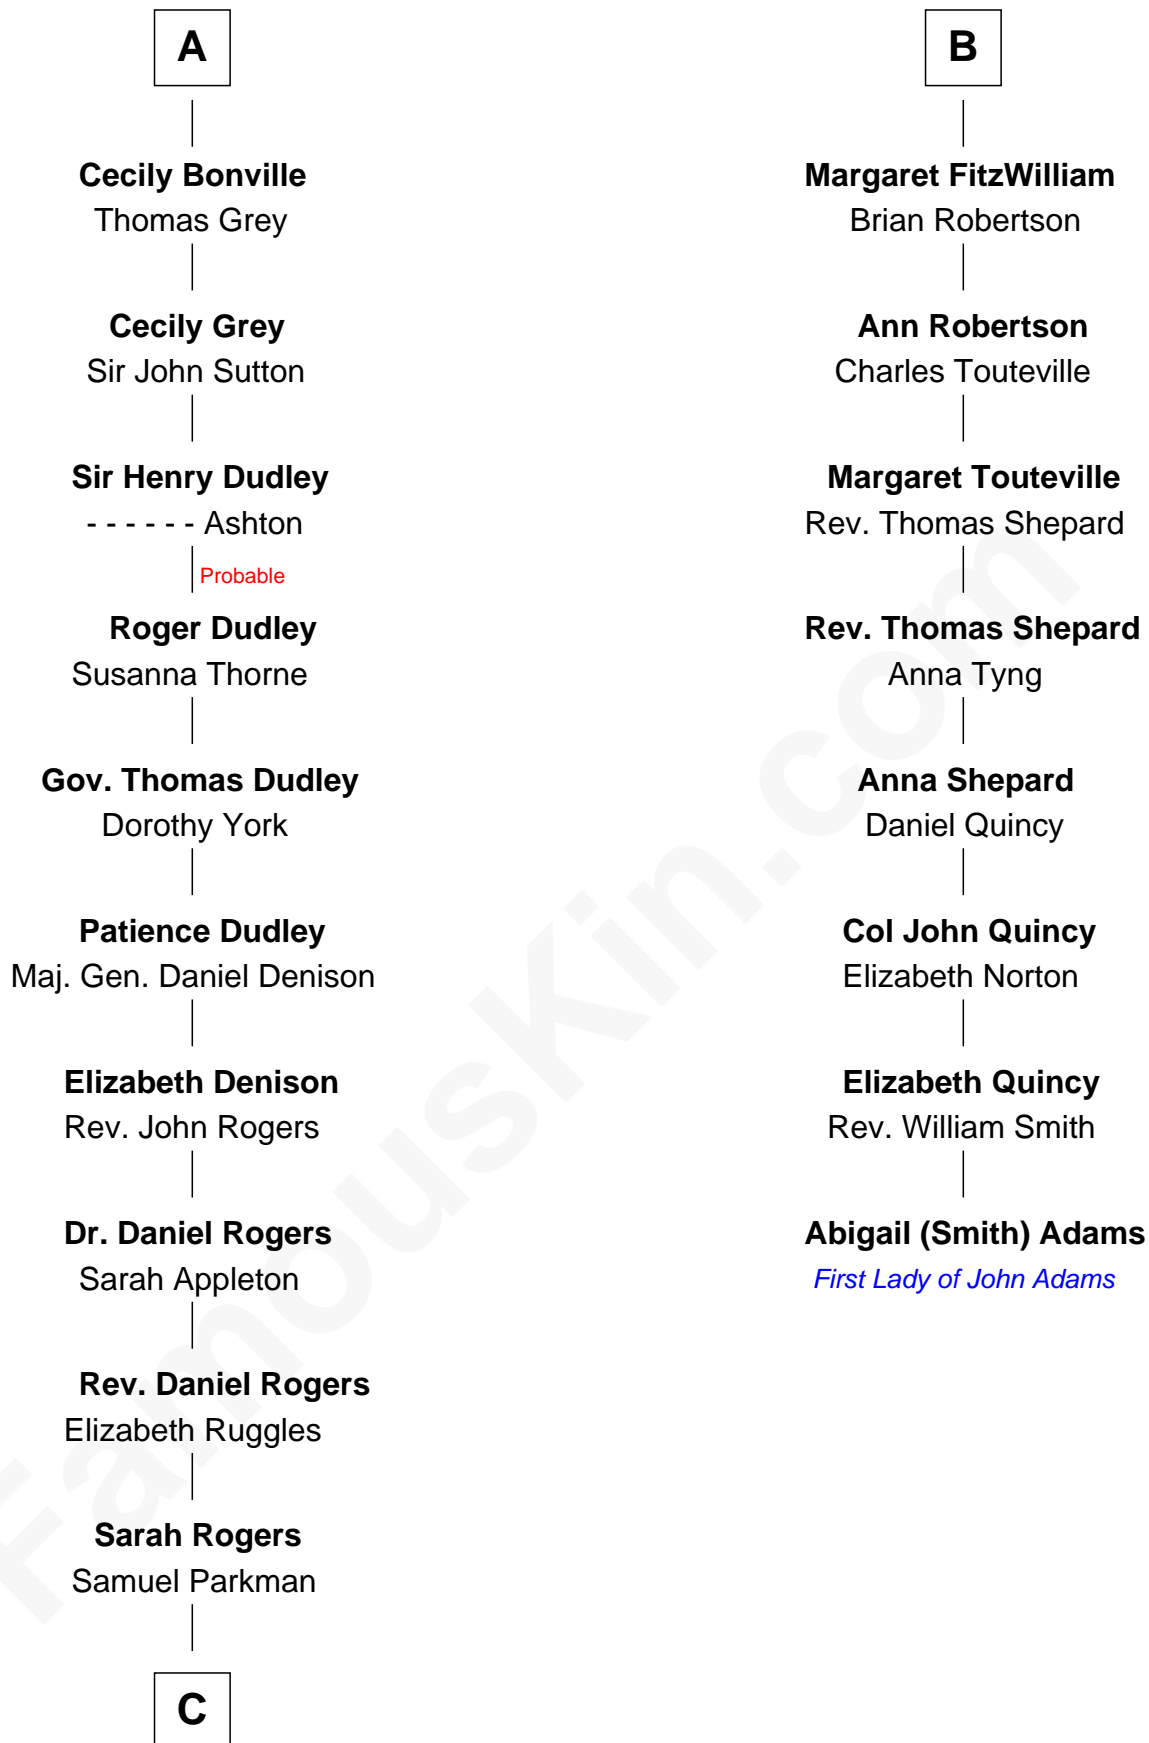

FamousKin.com

Relationship Chart of Colonel Robert Gould Shaw

U.S. Civil War leader of film "Glory" fame

14th cousin 5 times removed of

Abigail (Smith) Adams

First Lady of President John Adams

C

—
Elizabeth Willard Parkman

Robert Gould Shaw

—
Francis George Shaw

Sarah Blake Sturgis

—
Colonel Robert Gould Shaw

Main character in film "Glory"

FamousKin.com