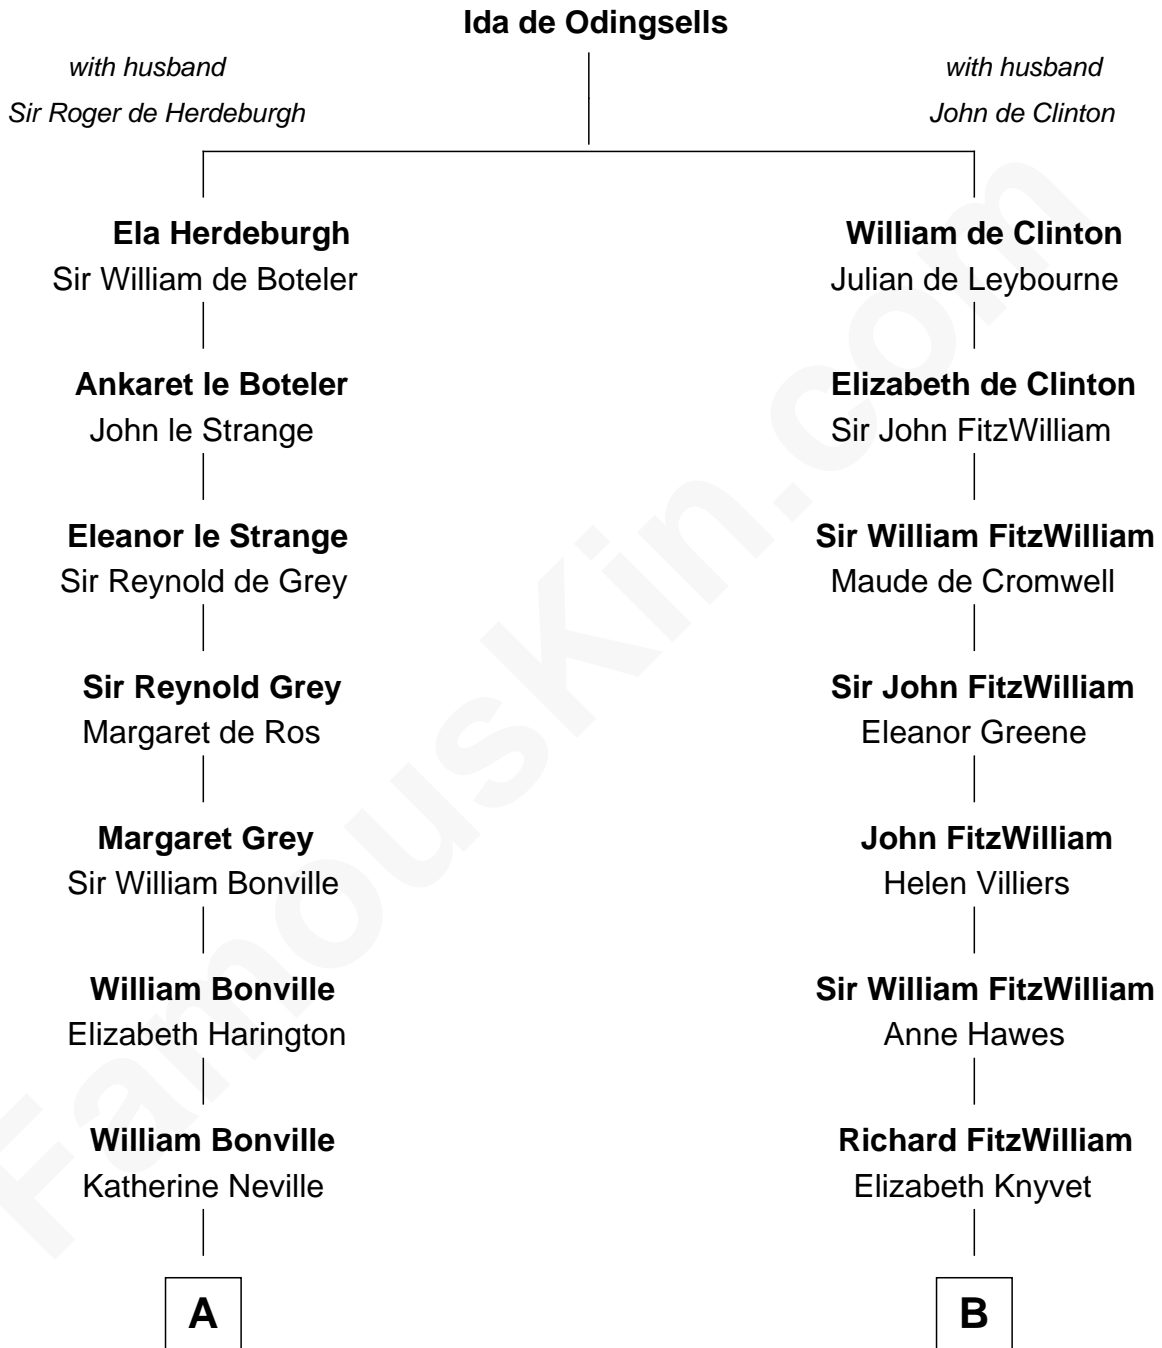

FamousKin.com

Relationship Chart of Colonel Robert Gould Shaw

U.S. Civil War leader of film "Glory" fame

14th cousin 5 times removed of

Abigail (Smith) Adams

First Lady of President John Adams

C

—
Elizabeth Willard Parkman

Robert Gould Shaw

—
Francis George Shaw

Sarah Blake Sturgis

—
Colonel Robert Gould Shaw

Main character in film "Glory"

FamousKin.com