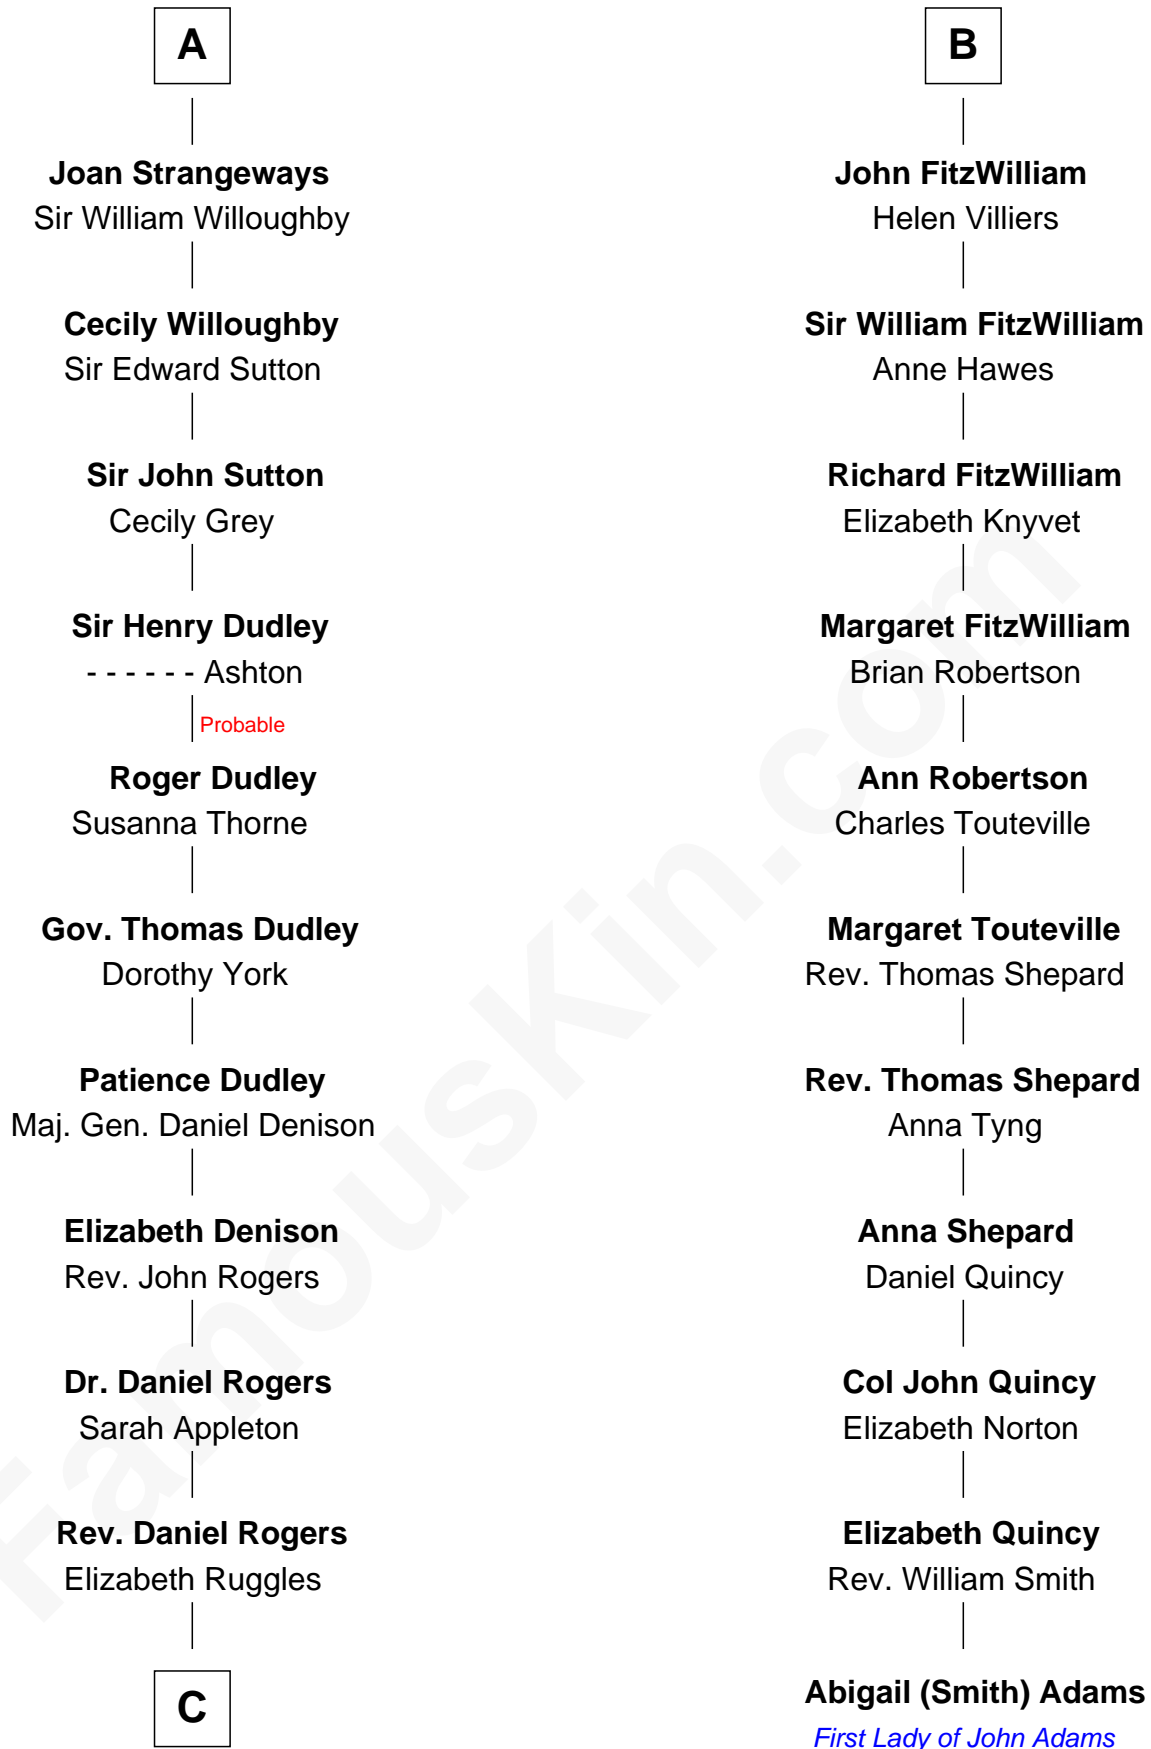

## Relationship Chart of Colonel Robert Gould Shaw

*U.S. Civil War leader of film "Glory" fame*

17th cousin 3 times removed of

**Abigail (Smith) Adams**

*First Lady of President John Adams*

**Sir William Longespee**

Ela of Salisbury

**C**

—  
**Sarah Rogers**  
Samuel Parkman

—  
**Elizabeth Willard Parkman**  
Robert Gould Shaw

—  
**Francis George Shaw**  
Sarah Blake Sturgis

—  
**Colonel Robert Gould Shaw**  
*Main character in film "Glory"*