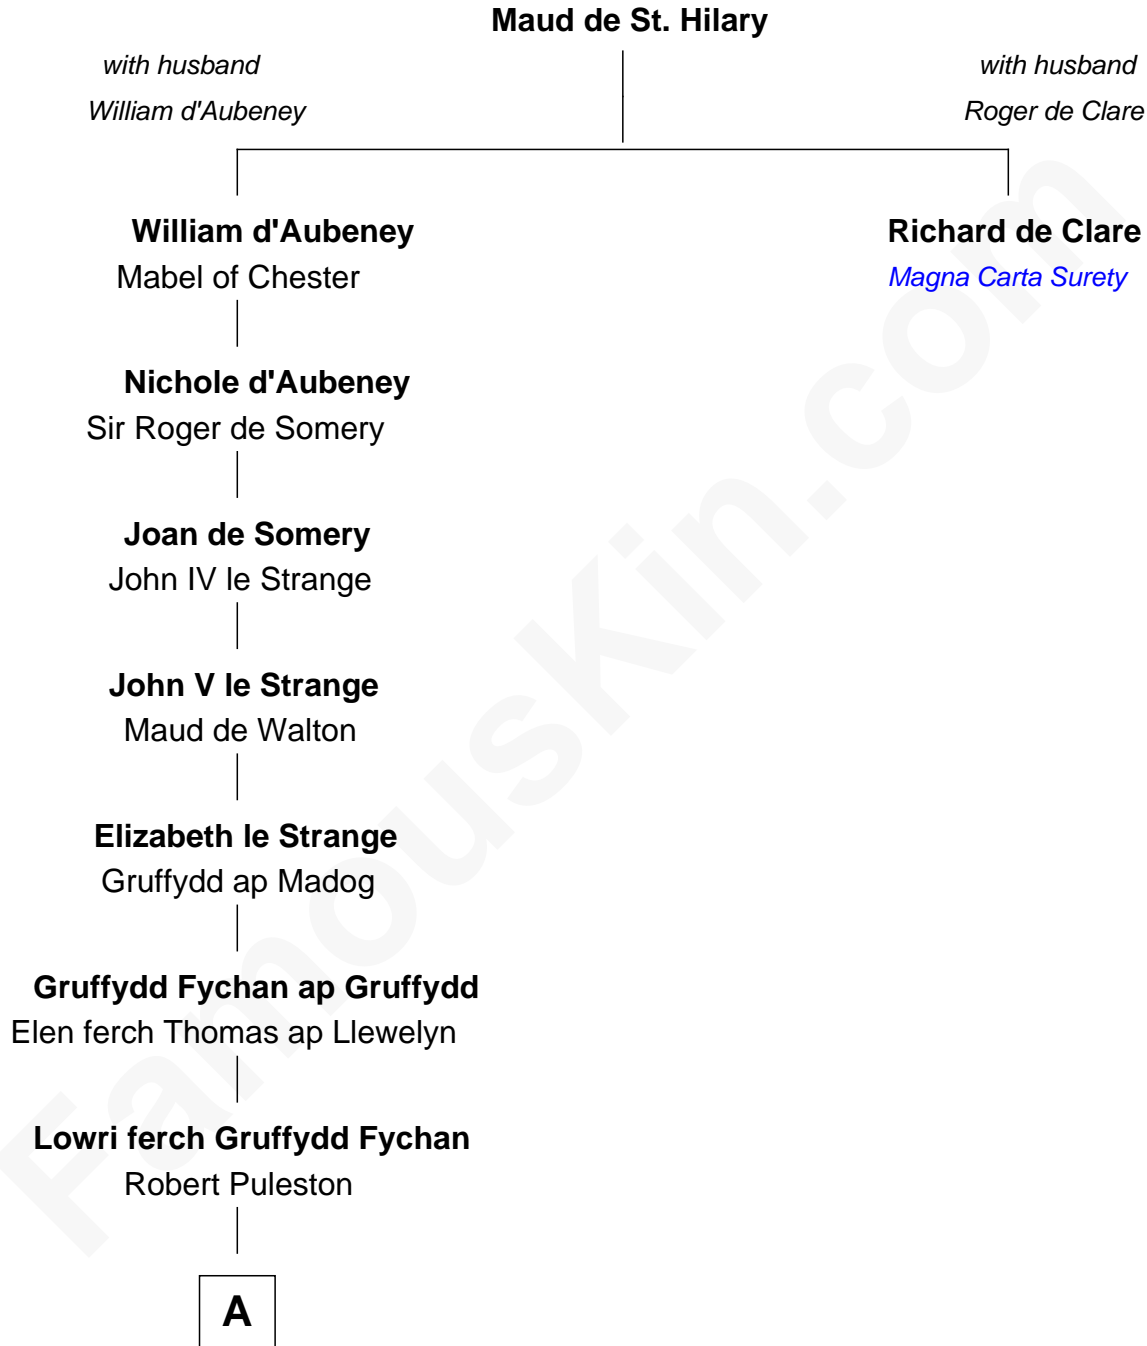

FamousKin.com
Relationship Chart of
Colonel Robert Gould Shaw
U.S. Civil War leader of film "Glory" fame

18th great-grandnephew of

Richard de Clare
Magna Carta Surety

A

Angharad Puleston
Edwart Trevor ap Daffyd

Rose Trevor ferch Edwart
Otwell Worsley

Margaret Worsley
Adrian Whetehill

Sir Richard Whetehill
Elizabeth Muston

Margery Whetehill
Edward Isaac

Mary Isaac
Thomas Appleton

Samuel Appleton
Judith Everard

John Appleton
Priscilla Glover

Sarah Appleton
Dr. Daniel Rogers

Rev. Daniel Rogers
Elizabeth Ruggles

B

B

—
Sarah Rogers
Samuel Parkman

—
Elizabeth Willard Parkman
Robert Gould Shaw

—
Francis George Shaw
Sarah Blake Sturgis

—
Colonel Robert Gould Shaw
Main character in film "Glory"