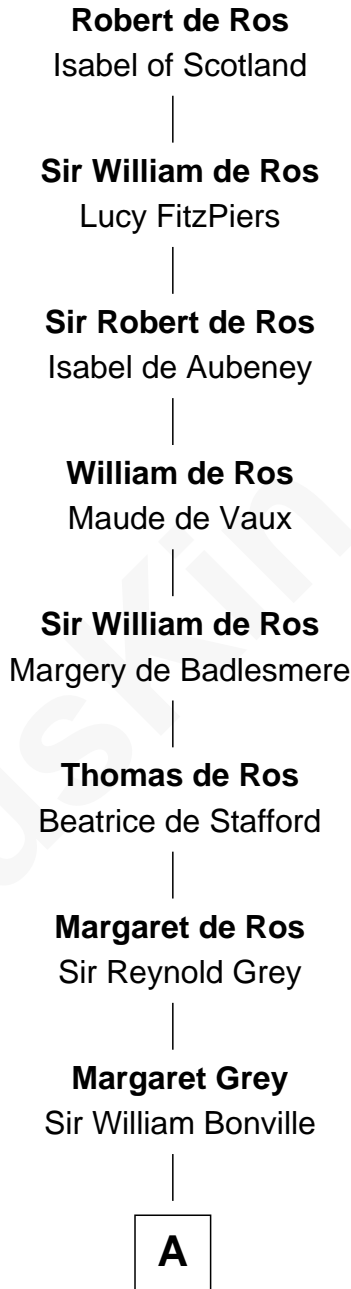

**FamousKin.com**  
**Relationship Chart of**  
**Colonel Robert Gould Shaw**  
*U.S. Civil War leader of film "Glory" fame*

**20th Great-grandson of**

**Robert de Ros**  
*Magna Carta Surety*

**A**

**William Bonville**  
Elizabeth Harington

**William Bonville**  
Katherine Neville

**Cecily Bonville**  
Thomas Grey

**Cecily Grey**  
Sir John Sutton

**Sir Henry Dudley**  
----- Ashton

Probable

**Roger Dudley**  
Susanna Thorne

**Gov. Thomas Dudley**  
Dorothy York

Samuel Parkman

—  
**Elizabeth Willard Parkman**

Robert Gould Shaw

—  
**Francis George Shaw**

Sarah Blake Sturgis

—  
**Colonel Robert Gould Shaw**

*Main character in film ["Glory"](#)*