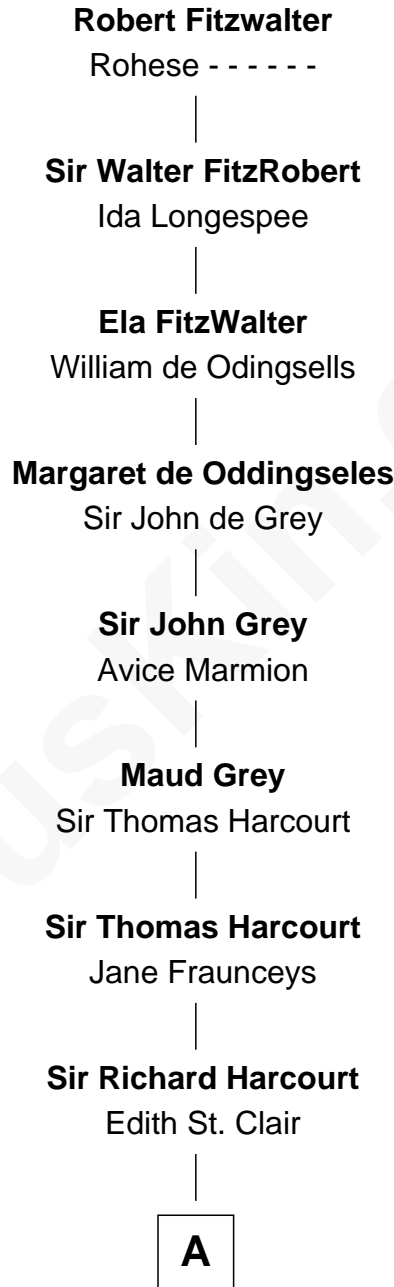

FamousKin.com
Relationship Chart of
Colonel Robert Gould Shaw
U.S. Civil War leader of film "Glory" fame

19th Great-grandson of

Robert Fitzwalter
Magna Carta Surety

A

Alice Harcourt
William Bessiles

Elizabeth Bessiles
Richard Fettiplace

Anne Fettiplace
Edward Purefoy

Mary Purefoy
Thomas Thorne

Susanna Thorne
Roger Dudley

Gov. Thomas Dudley
Dorothy York

Patience Dudley
Maj. Gen. Daniel Denison

Elizabeth Denison
Rev. John Rogers

Dr. Daniel Rogers
Sarah Appleton

Rev. Daniel Rogers
Elizabeth Ruggles

B

B

—
Sarah Rogers
Samuel Parkman

—
Elizabeth Willard Parkman
Robert Gould Shaw

—
Francis George Shaw
Sarah Blake Sturgis

—
Colonel Robert Gould Shaw
Main character in film ["Glory"](#)