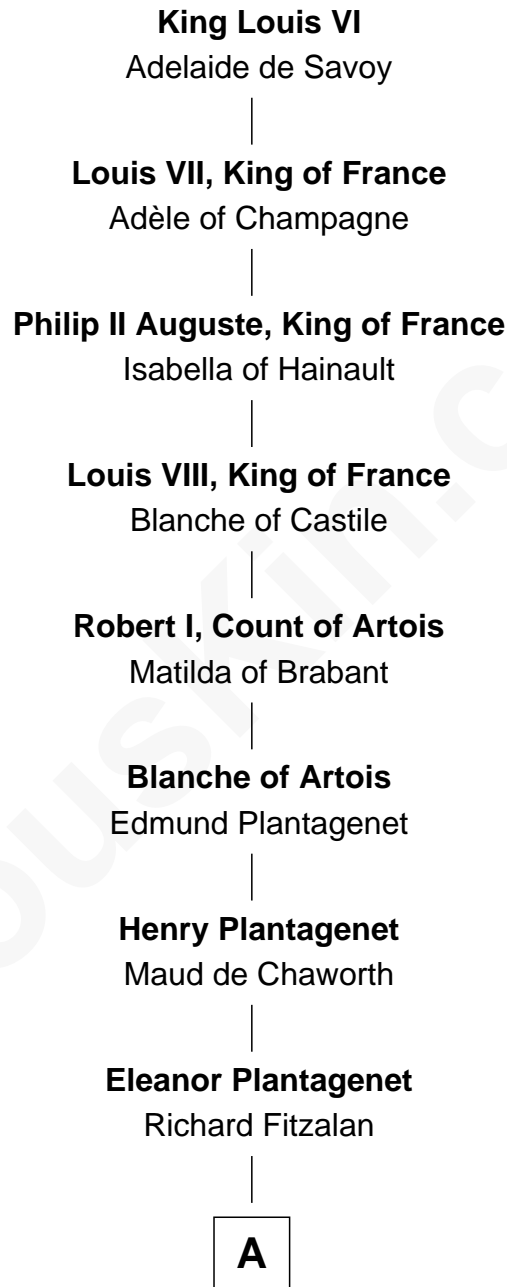

FamousKin.com
Relationship Chart of
Colonel Robert Gould Shaw
U.S. Civil War leader of film "Glory" fame

22nd Great-grandson of

King Louis VI
King of France

B

Elizabeth Denison

Rev. John Rogers

Dr. Daniel Rogers

Sarah Appleton

Rev. Daniel Rogers

Elizabeth Ruggles

Sarah Rogers

Samuel Parkman

Elizabeth Willard Parkman

Robert Gould Shaw

Francis George Shaw

Sarah Blake Sturgis

Colonel Robert Gould Shaw

Main character in film ["Glory"](#)