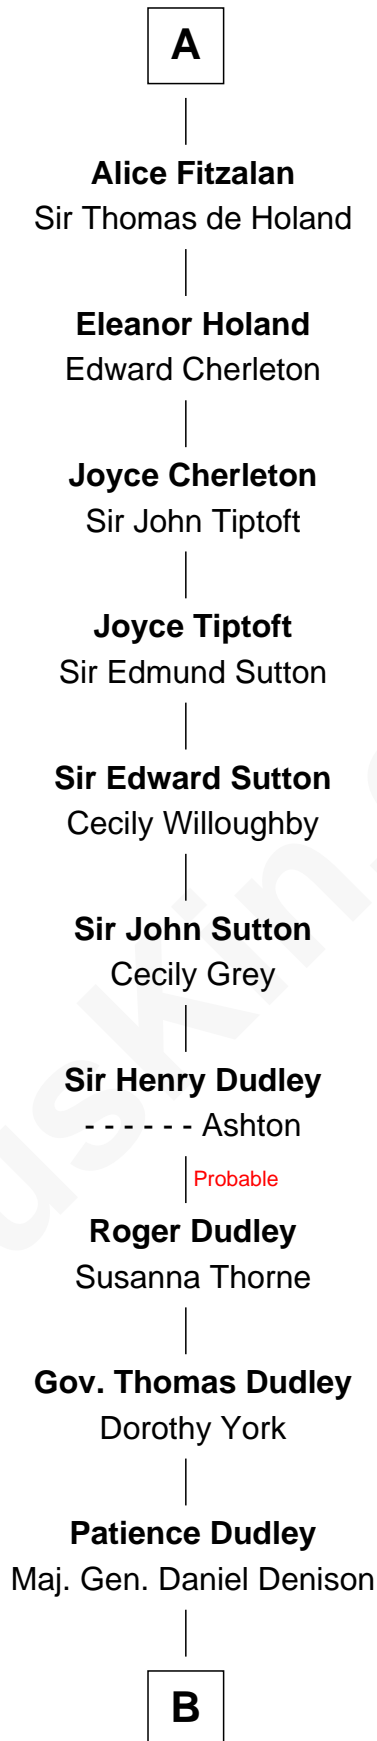

FamousKin.com
Relationship Chart of
Colonel Robert Gould Shaw
U.S. Civil War leader of film "Glory" fame

22nd Great-grandson of

King Louis VI
King of France

B

Elizabeth Denison

Rev. John Rogers

Dr. Daniel Rogers

Sarah Appleton

Rev. Daniel Rogers

Elizabeth Ruggles

Sarah Rogers

Samuel Parkman

Elizabeth Willard Parkman

Robert Gould Shaw

Francis George Shaw

Sarah Blake Sturgis

Colonel Robert Gould Shaw

Main character in film ["Glory"](#)