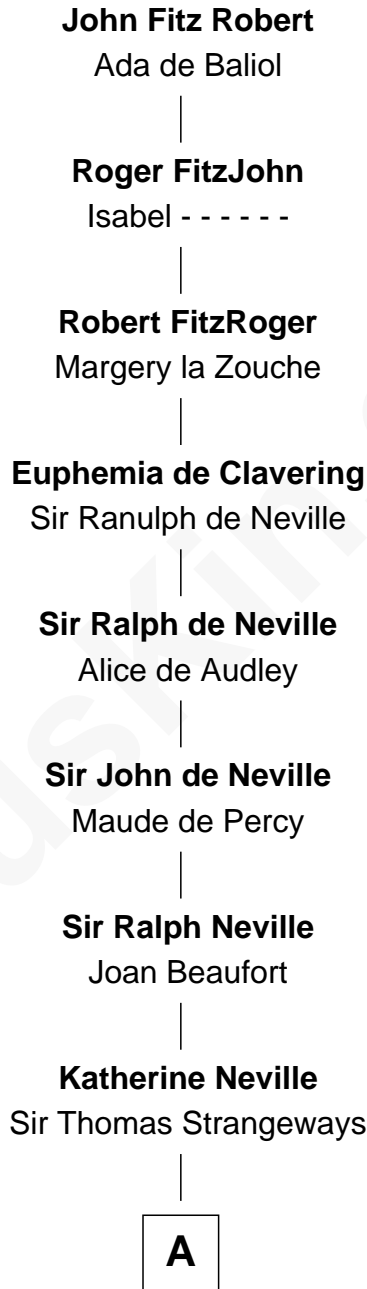

FamousKin.com
Relationship Chart of
Colonel Robert Gould Shaw
U.S. Civil War leader of film "Glory" fame

19th Great-grandson of

John Fitz Robert
Magna Carta Surety

A

Joan Strangeways
Sir William Willoughby

Cecily Willoughby
Sir Edward Sutton

Sir John Sutton
Cecily Grey

Sir Henry Dudley
----- Ashton

Probable

Roger Dudley
Susanna Thorne

Gov. Thomas Dudley
Dorothy York

Patience Dudley
Maj. Gen. Daniel Denison

Elizabeth Denison
Rev. John Rogers

Dr. Daniel Rogers
Sarah Appleton

Rev. Daniel Rogers
Elizabeth Ruggles

B

B

—
Sarah Rogers
Samuel Parkman

—
Elizabeth Willard Parkman
Robert Gould Shaw

—
Francis George Shaw
Sarah Blake Sturgis

—
Colonel Robert Gould Shaw
Main character in film ["Glory"](#)