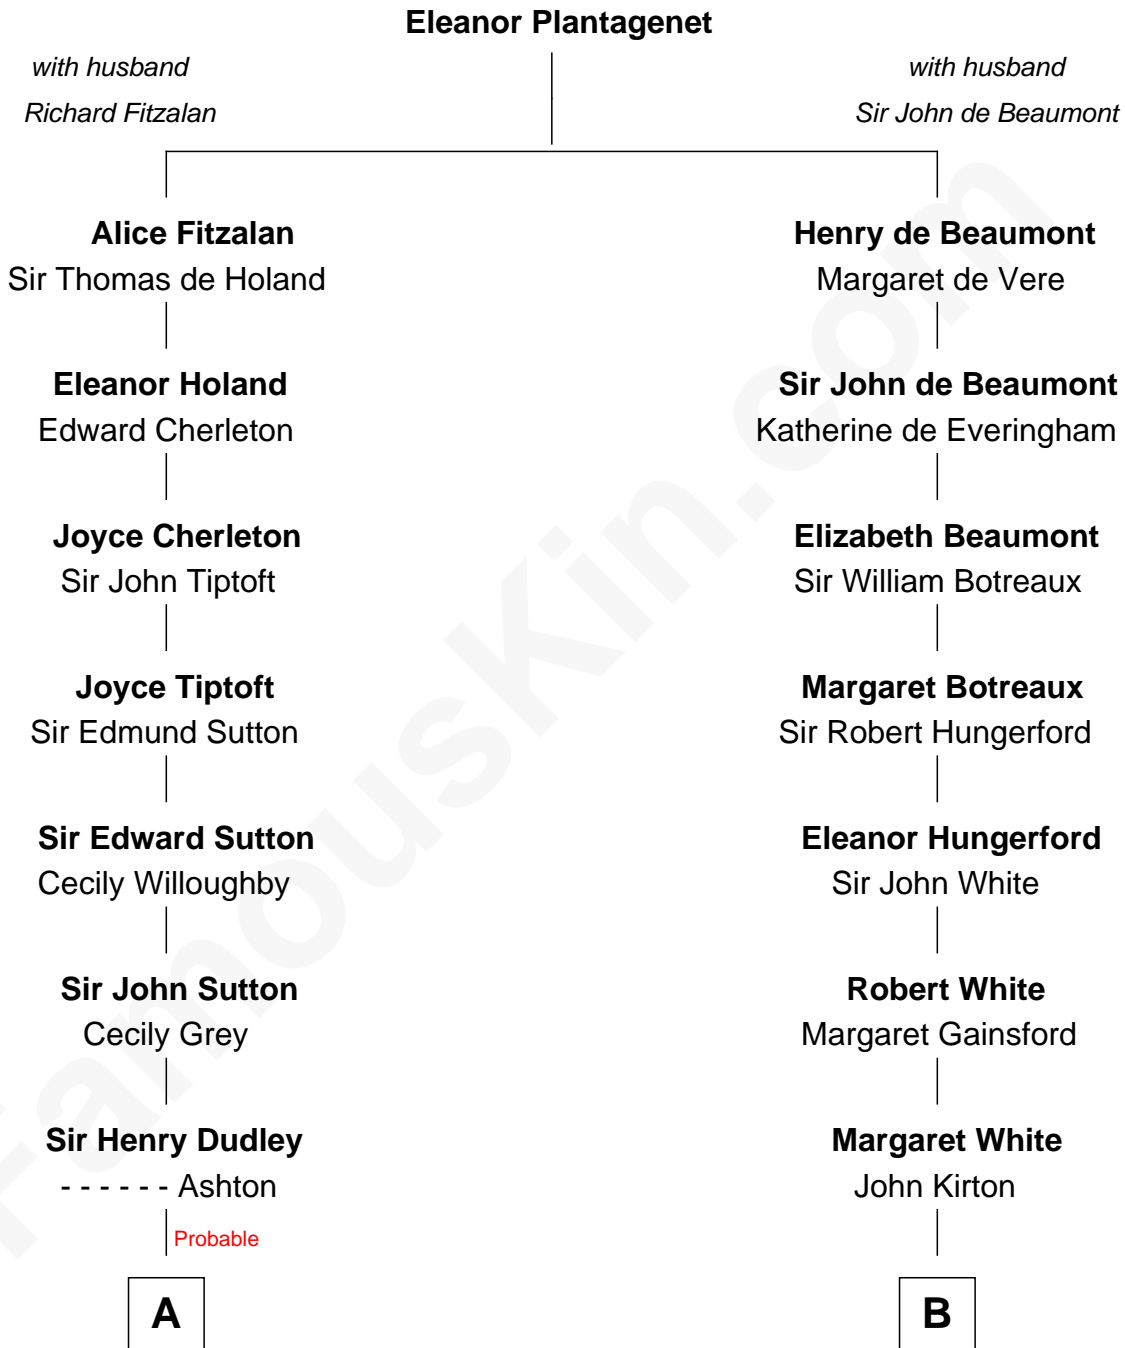

FamousKin.com

Relationship Chart of Colonel Robert Gould Shaw

U.S. Civil War leader of film "Glory" fame

16th cousin 5 times removed of

Thomas J. Watson, Jr.
President and CEO of I.B.M.

C

Mary Hamilton

Dr. Oliver Kittredge