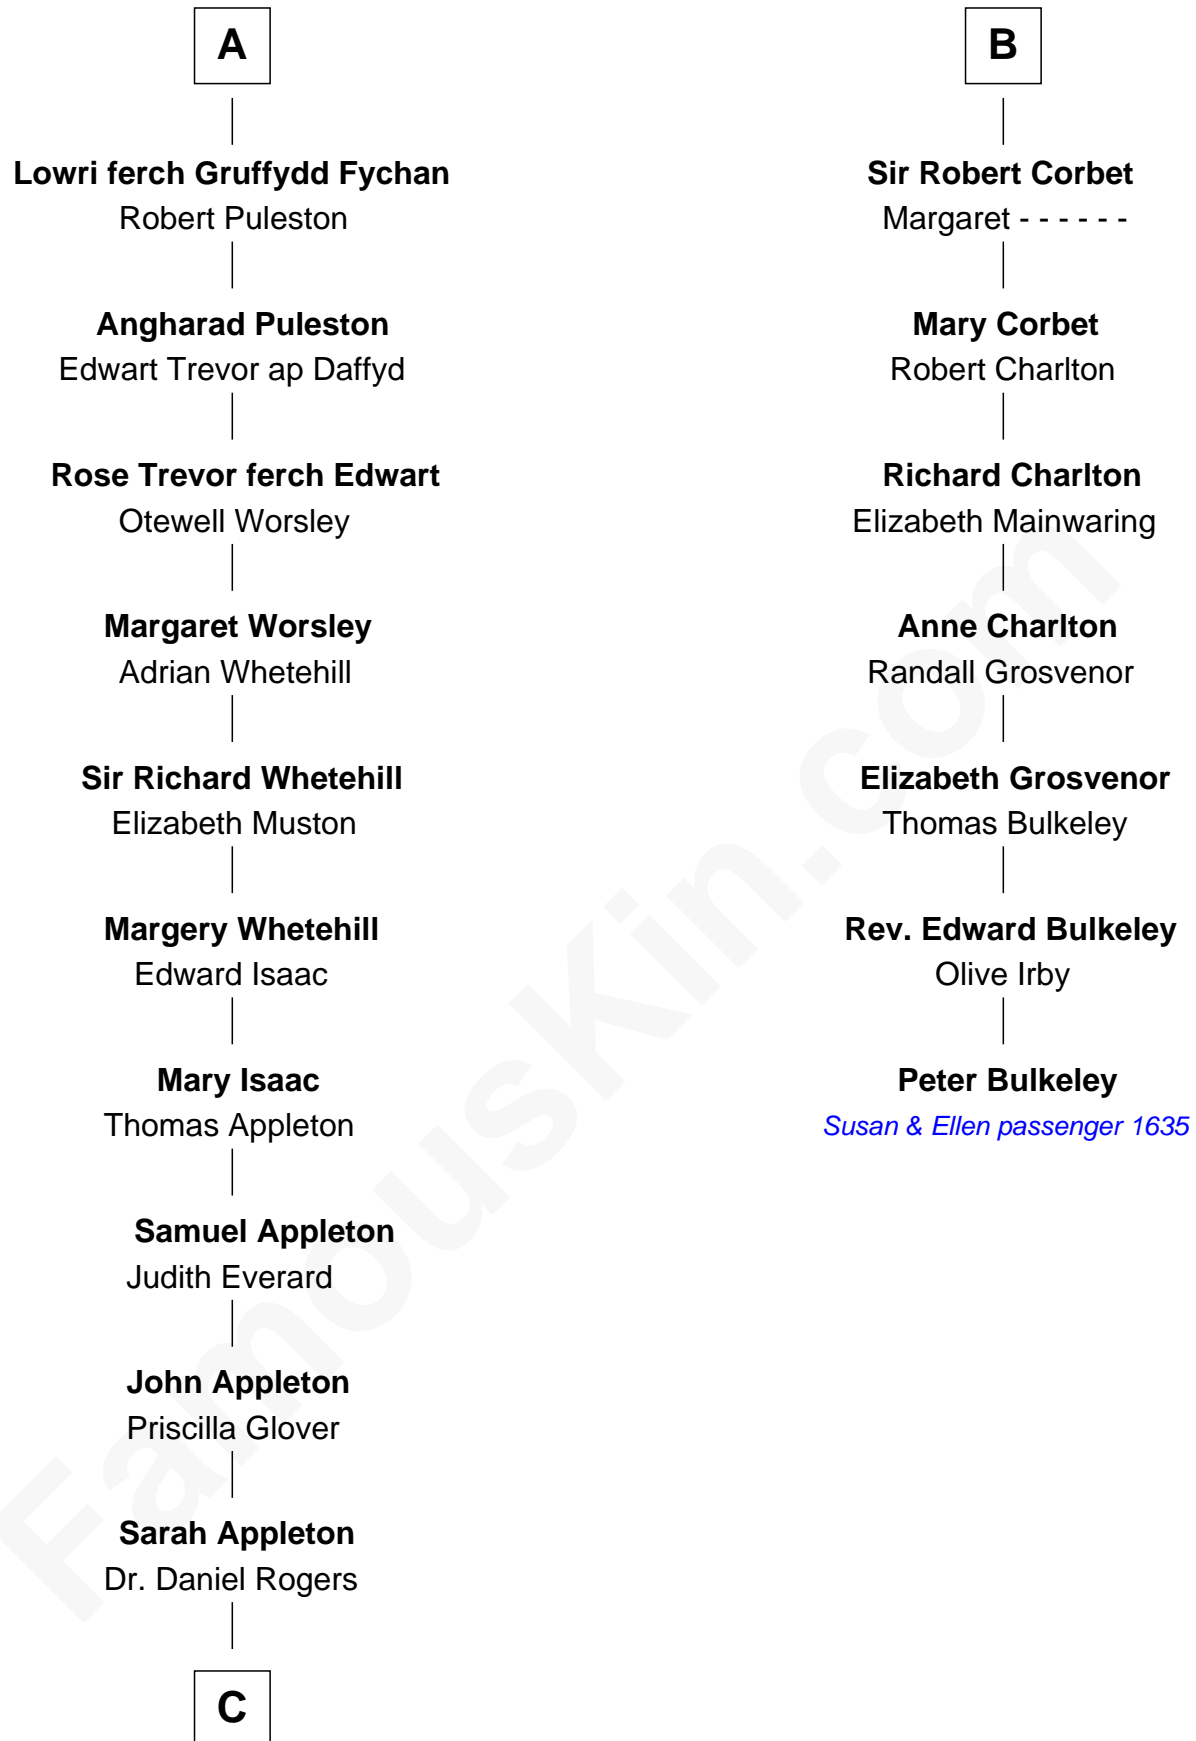

## Relationship Chart of

### Colonel Robert Gould Shaw

*U.S. Civil War leader of film "Glory" fame*

**13th cousin 8 times removed of**

**Peter Bulkeley**

*(1582/3 - 1658/9) Susan & Ellen passenger 1635*

**Ralph Paynell**

**C**

Rev. Daniel Rogers

Elizabeth Ruggles

Sarah Rogers

Samuel Parkman

Elizabeth Willard Parkman

Robert Gould Shaw

Francis George Shaw

Sarah Blake Sturgis

Colonel Robert Gould Shaw