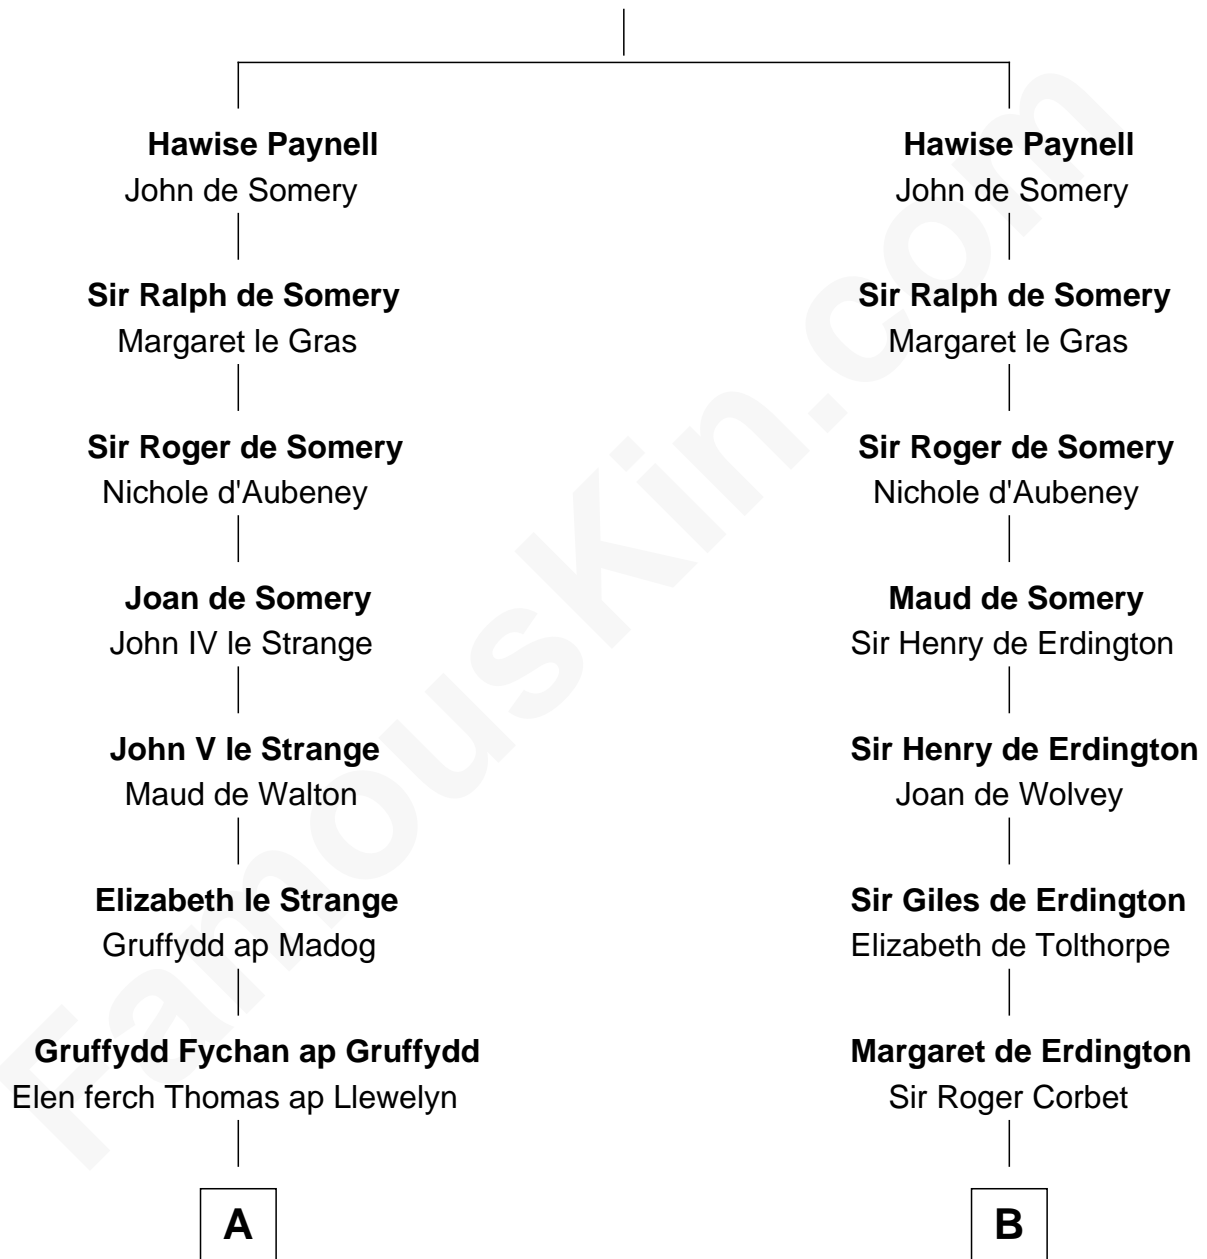

## Relationship Chart of

### Colonel Robert Gould Shaw

*U.S. Civil War leader of film "Glory" fame*

**13th cousin 8 times removed of**

**Peter Bulkeley**

*(1582/3 - 1658/9) Susan & Ellen passenger 1635*

**Ralph Paynell**

**C**

Rev. Daniel Rogers

Elizabeth Ruggles

Sarah Rogers

Samuel Parkman

Elizabeth Willard Parkman

Robert Gould Shaw

Francis George Shaw

Sarah Blake Sturgis

Colonel Robert Gould Shaw

*Main character in film "Glory"*

FamousKin.com