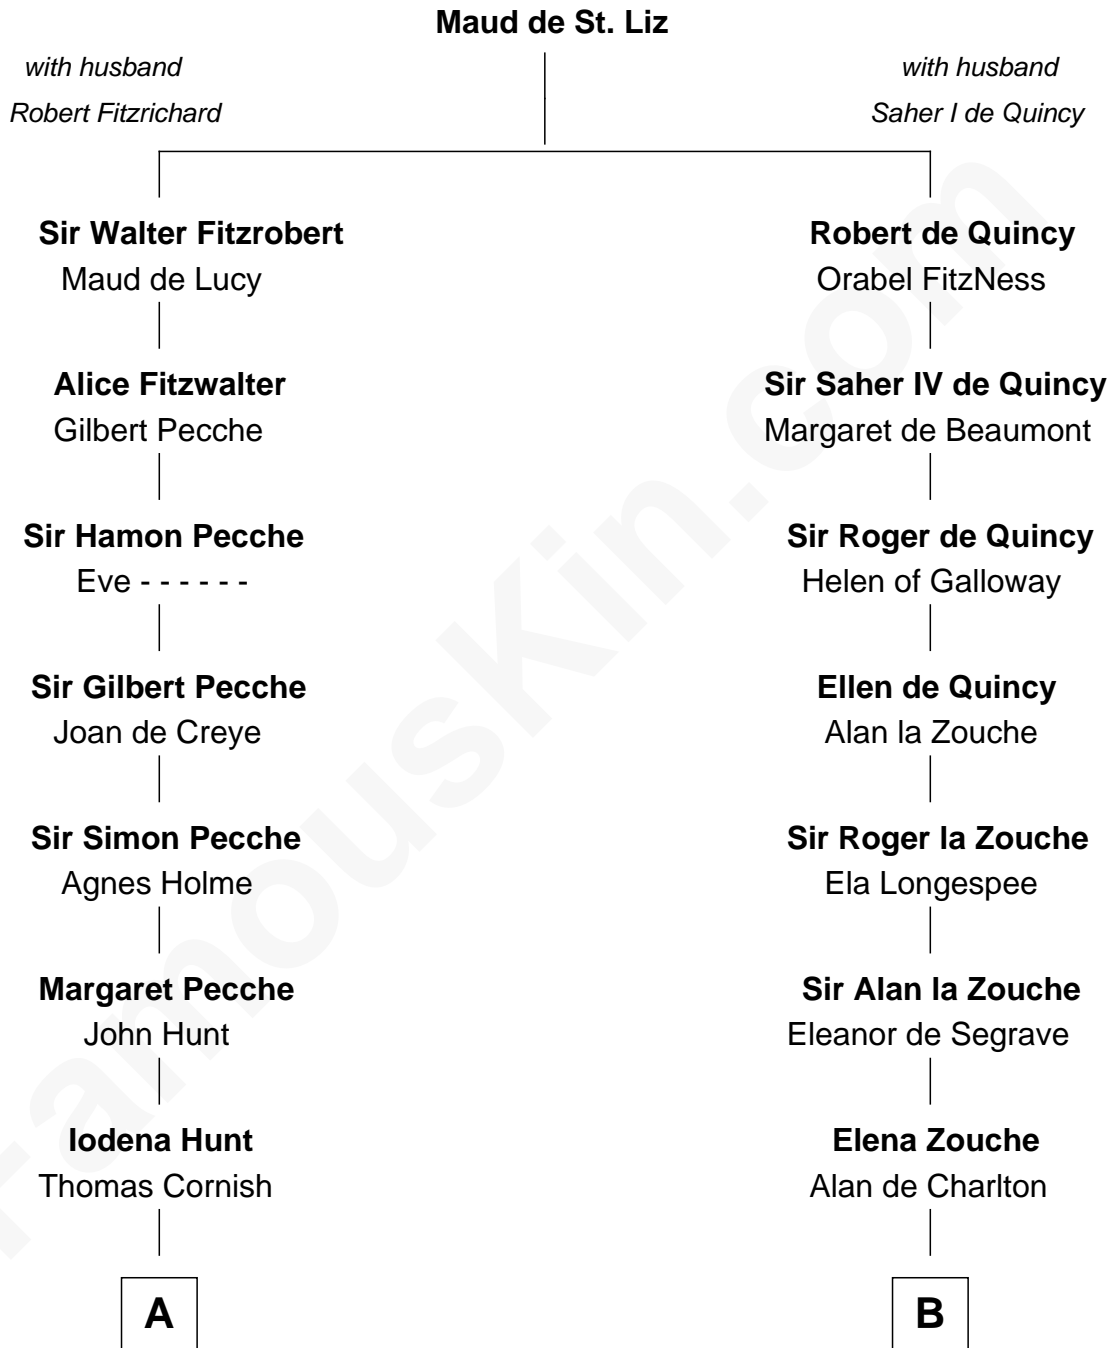

FamousKin.com

Relationship Chart of

Colonel Robert Gould Shaw

U.S. Civil War leader of film "Glory" fame

16th cousin 4 times removed of

Peter Bulkeley

(1582/3 - 1658/9) Susan & Ellen passenger 1635

C

—
Sarah Rogers
Samuel Parkman

—
Elizabeth Willard Parkman
Robert Gould Shaw

—
Francis George Shaw
Sarah Blake Sturgis

—
Colonel Robert Gould Shaw
Main character in film "Glory"

FamousKin.com