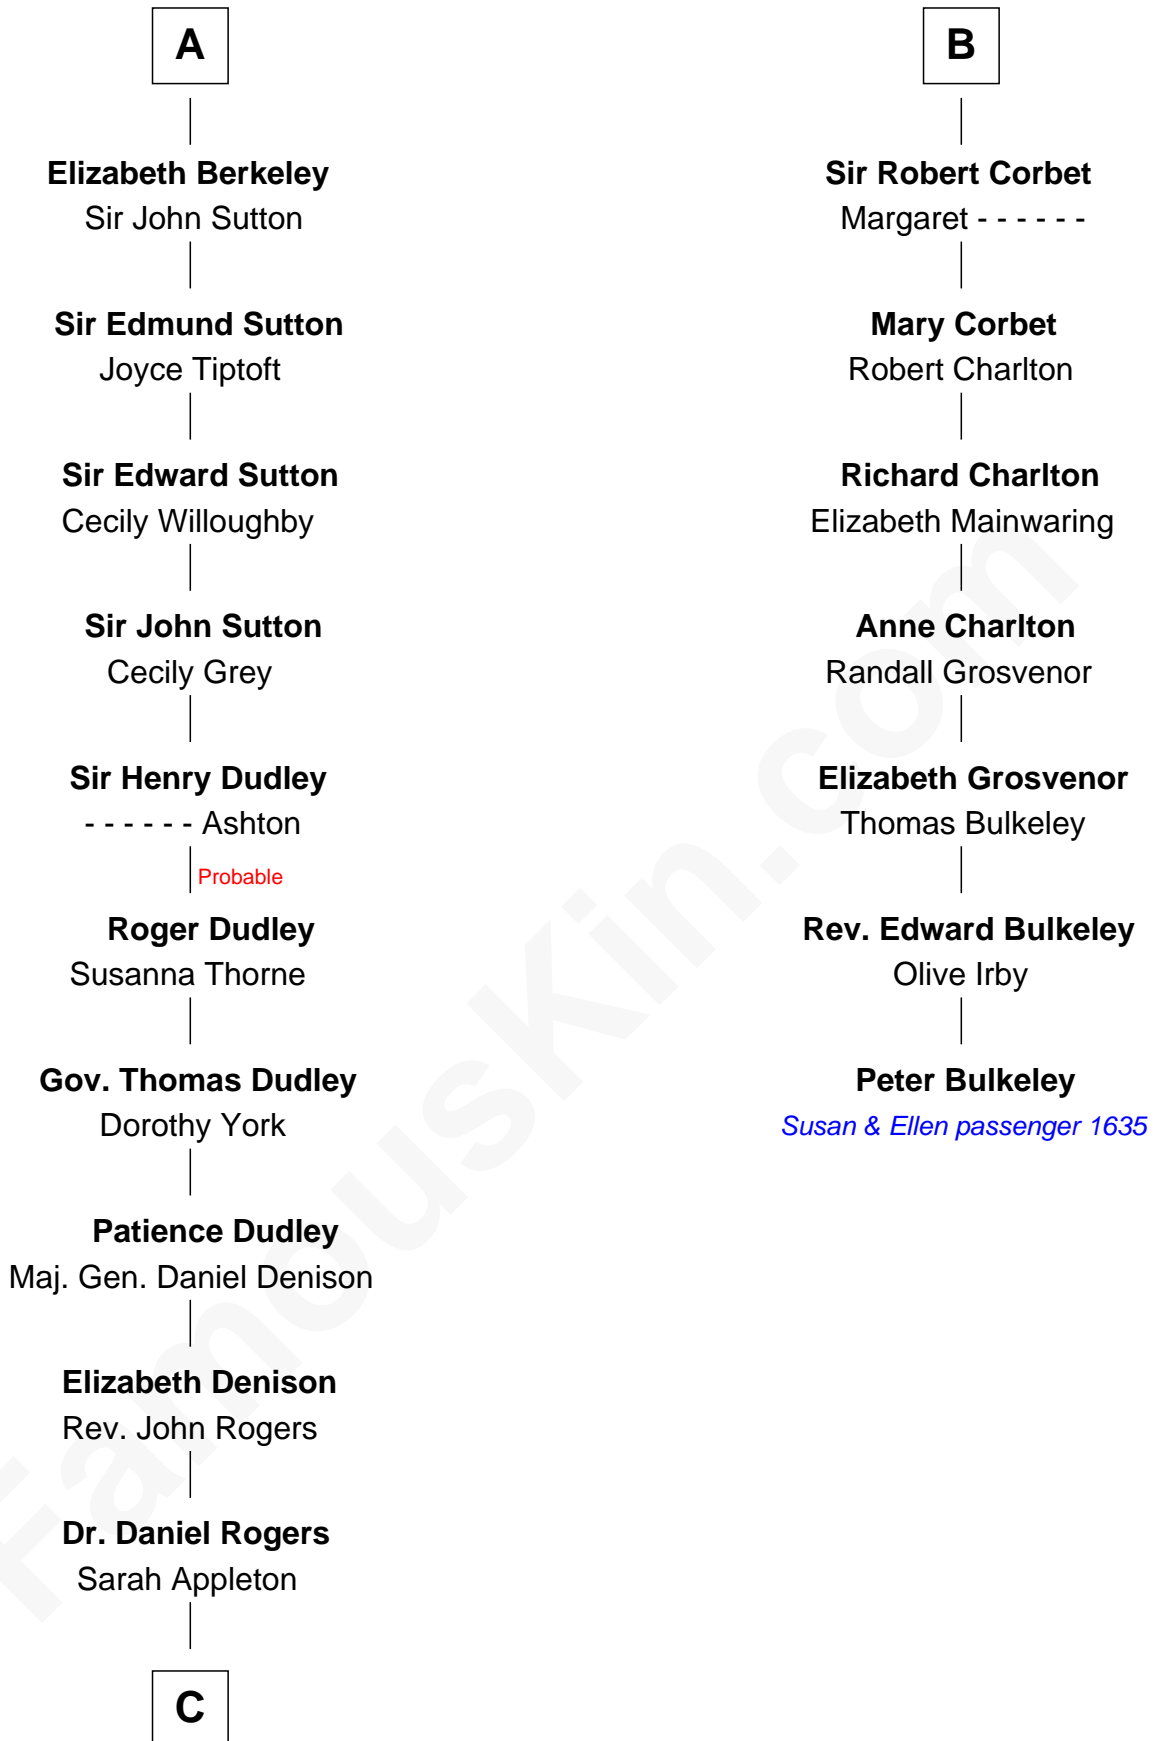

FamousKin.com

Relationship Chart of

Colonel Robert Gould Shaw

U.S. Civil War leader of film "Glory" fame

13th cousin 8 times removed of

Peter Bulkeley

(1582/3 - 1658/9) Susan & Ellen passenger 1635

Simon III de Montfort

Maud - - - - -

C

—
Rev. Daniel Rogers

Elizabeth Ruggles

—
Sarah Rogers

Samuel Parkman

—
Elizabeth Willard Parkman

Robert Gould Shaw

—
Francis George Shaw

Sarah Blake Sturgis

—
Colonel Robert Gould Shaw

Main character in film "Glory"

FamousKin.com