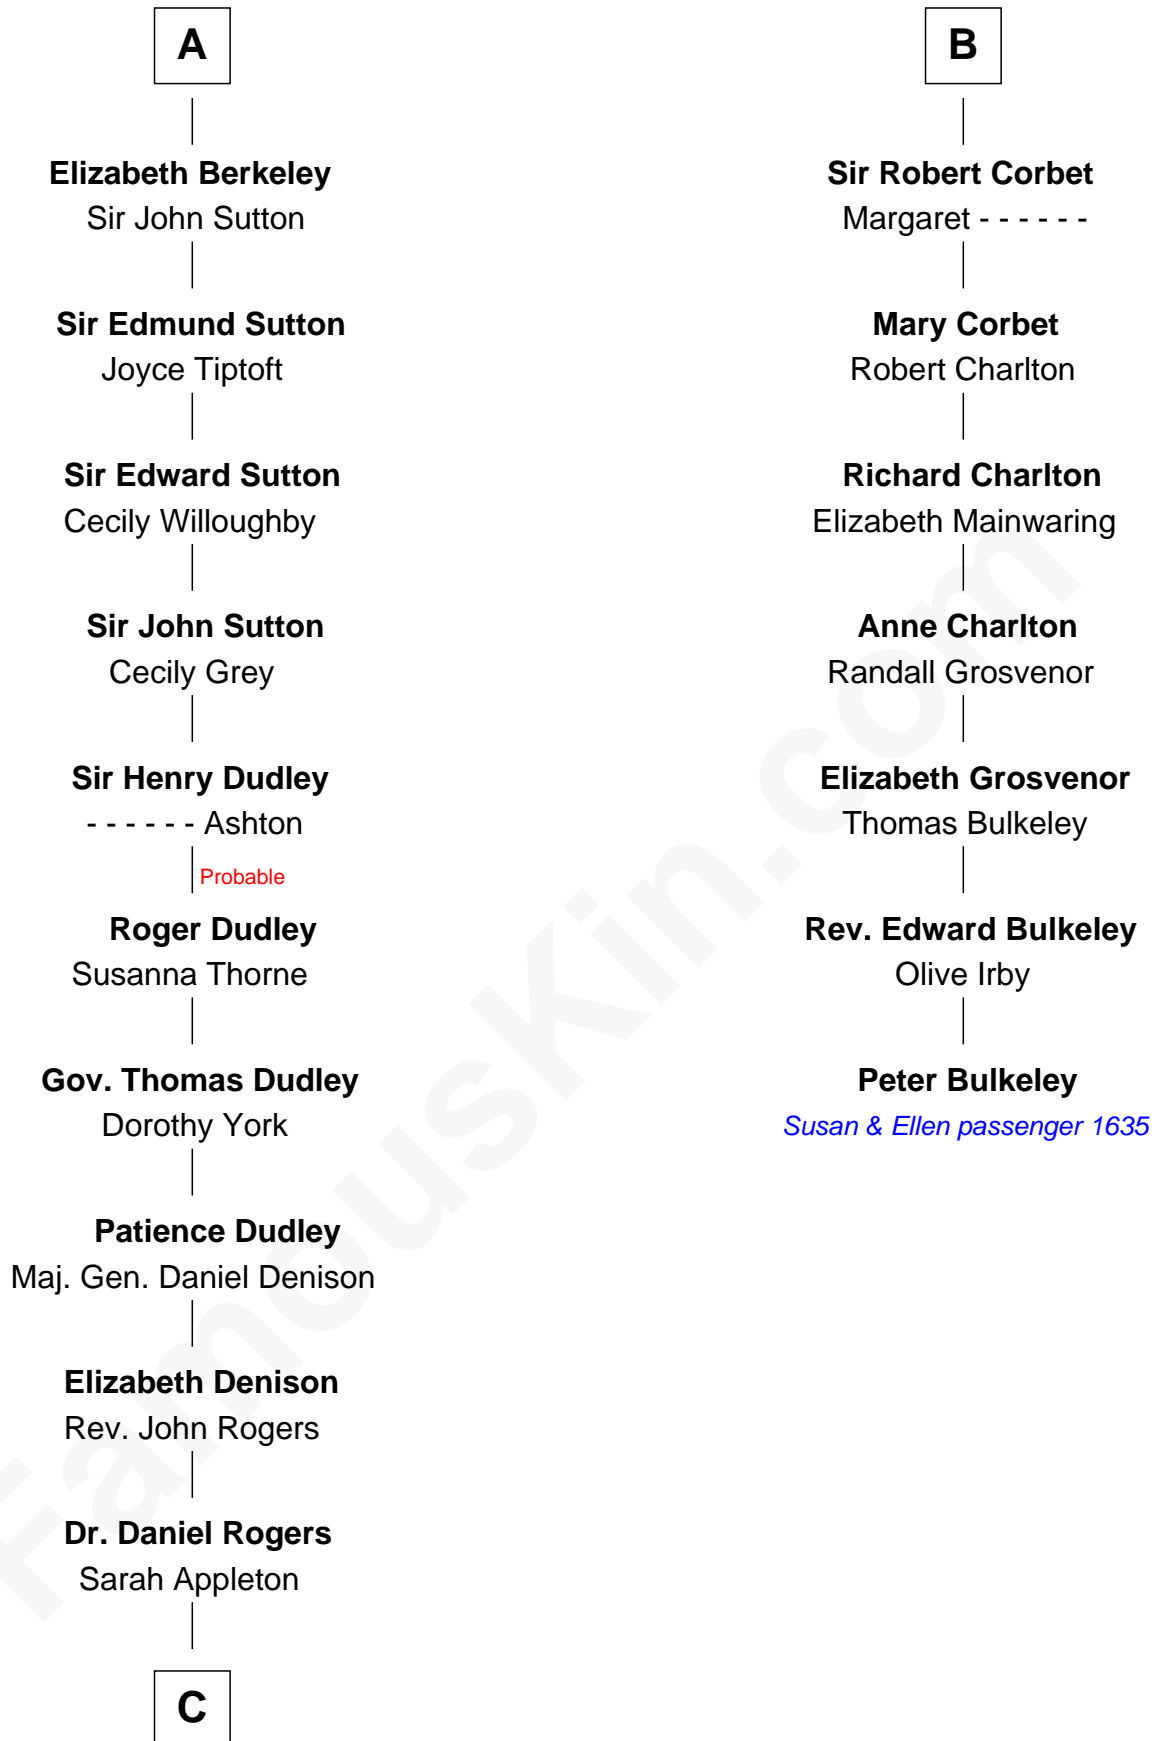

FamousKin.com

Relationship Chart of Colonel Robert Gould Shaw

U.S. Civil War leader of film "Glory" fame

13th cousin 8 times removed of

Peter Bulkeley

(1582/3 - 1658/9) Susan & Ellen passenger 1635

Sir Ranulf de Gernons

Maud of Gloucester

FamousKin.com