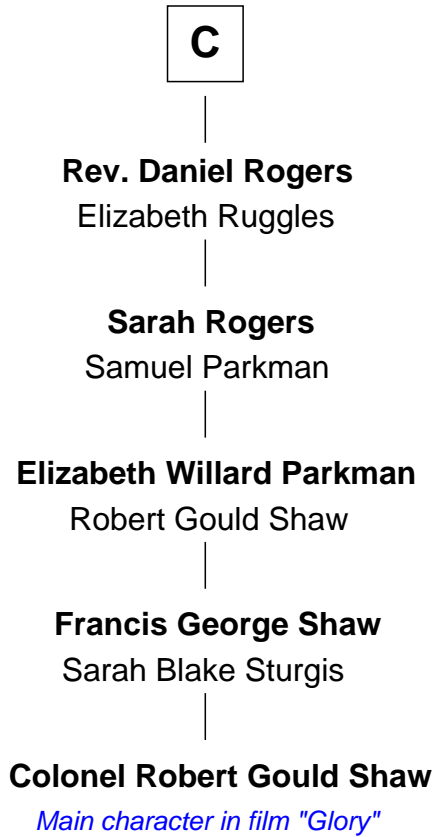

FamousKin.com

Relationship Chart of Colonel Robert Gould Shaw

U.S. Civil War leader of film "Glory" fame

13th cousin 8 times removed of

Peter Bulkeley

(1582/3 - 1658/9) Susan & Ellen passenger 1635

Sir Ranulf de Gernons

Maud of Gloucester

FamousKin.com