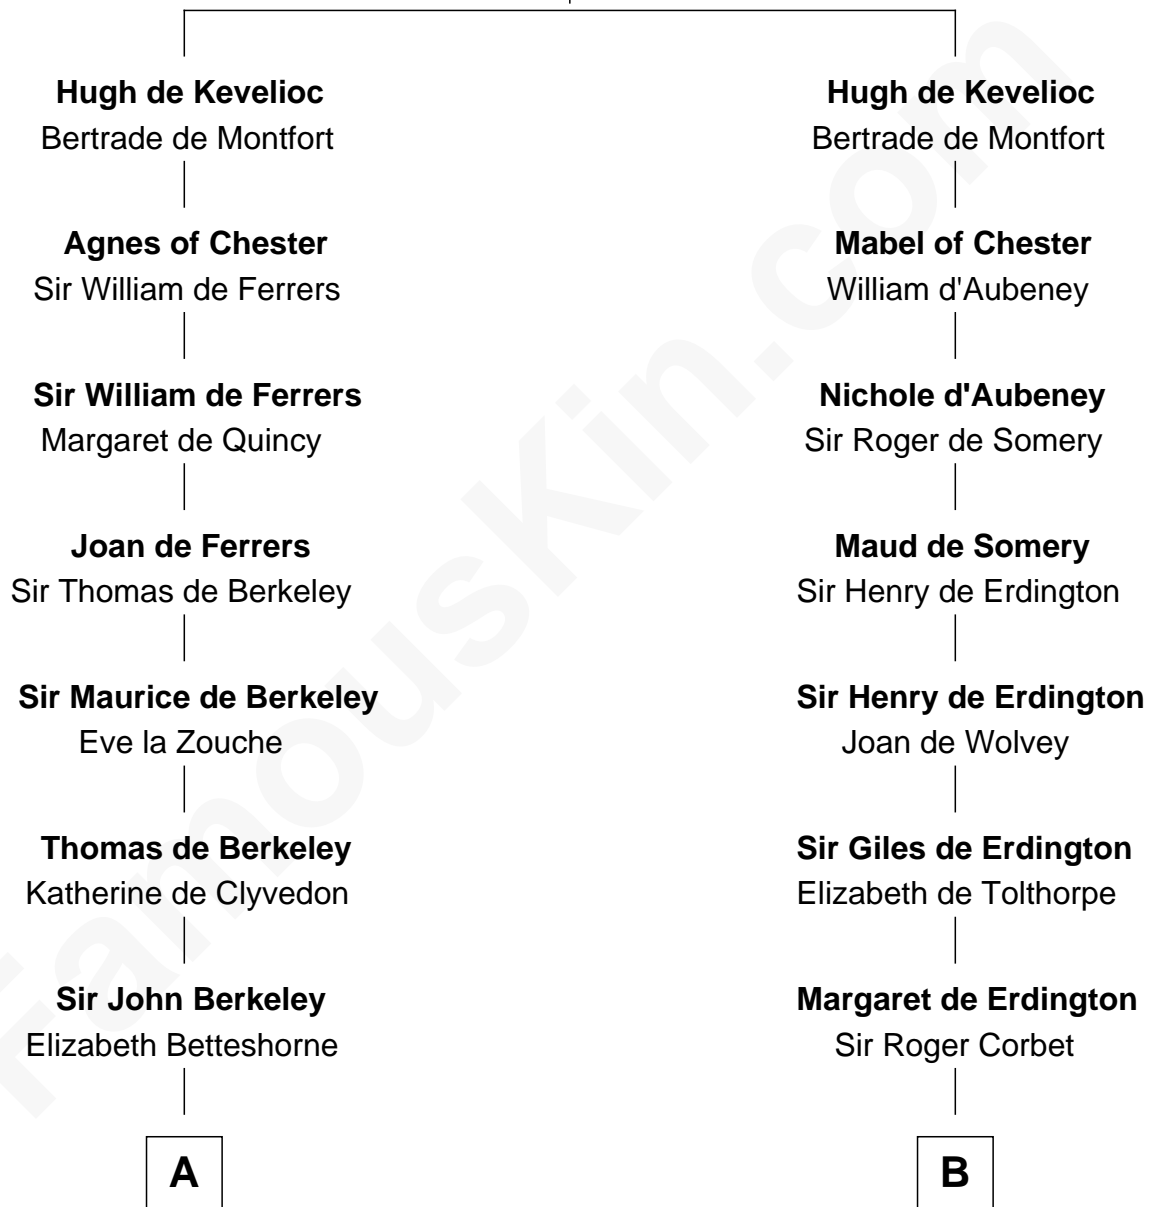

FamousKin.com

Relationship Chart of Colonel Robert Gould Shaw

U.S. Civil War leader of film "Glory" fame

13th cousin 8 times removed of

Peter Bulkeley

(1582/3 - 1658/9) Susan & Ellen passenger 1635

Sir Ranulf de Gernons

Maud of Gloucester

FamousKin.com