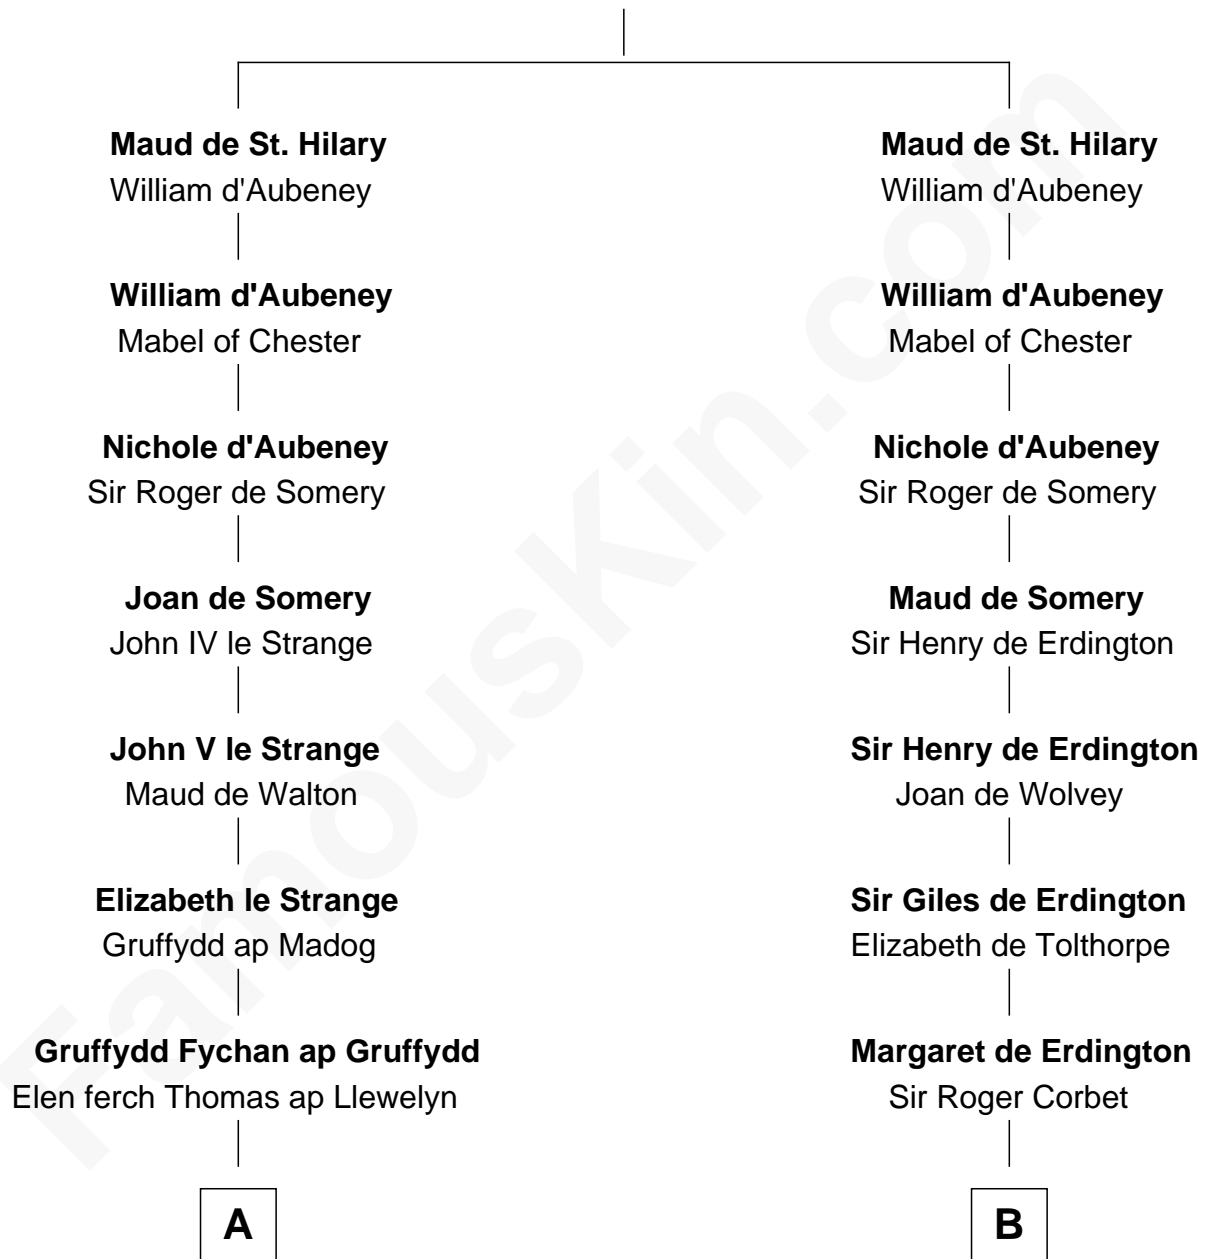

FamousKin.com

Relationship Chart of Colonel Robert Gould Shaw

U.S. Civil War leader of film "Glory" fame

13th cousin 8 times removed of

Peter Bulkeley

(1582/3 - 1658/9) Susan & Ellen passenger 1635

James de St. Hilary

Aveline - - - - -

FamousKin.com