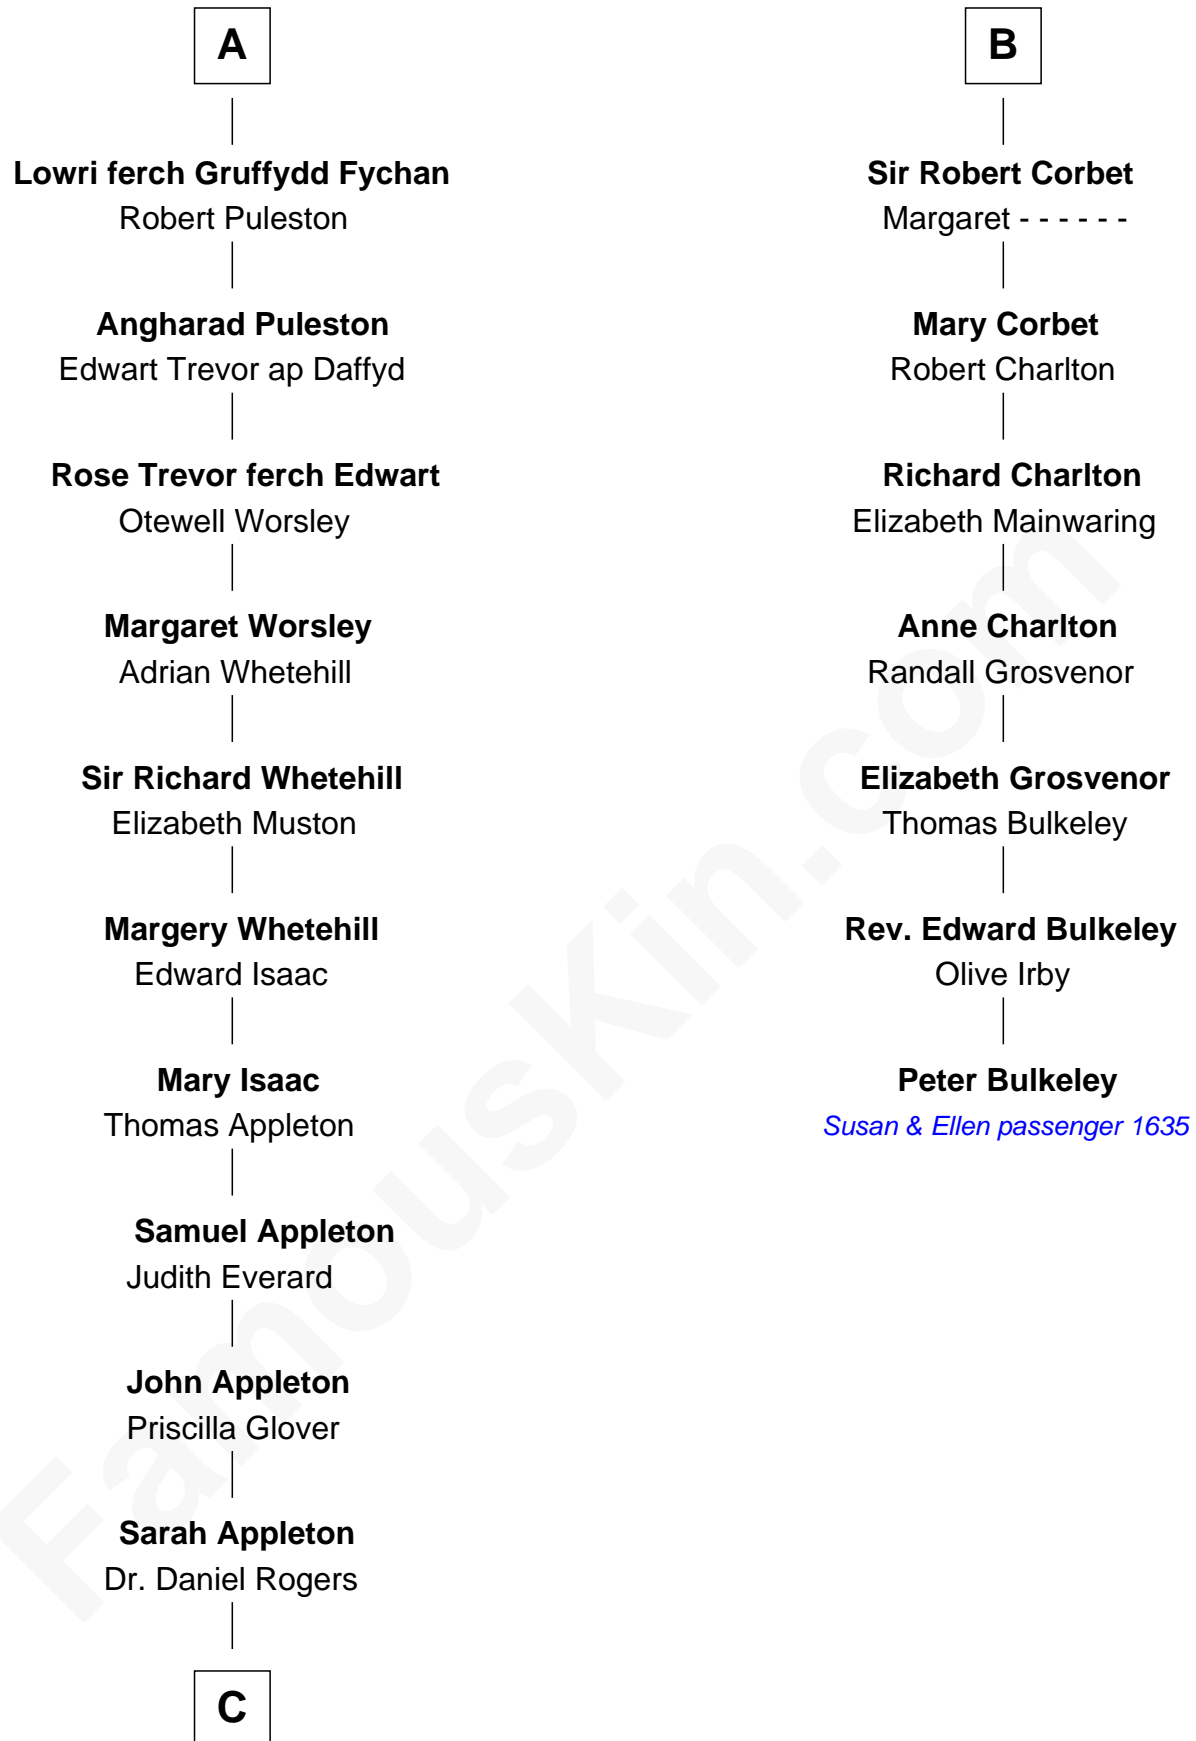

FamousKin.com

Relationship Chart of Colonel Robert Gould Shaw

U.S. Civil War leader of film "Glory" fame

13th cousin 8 times removed of

Peter Bulkeley

(1582/3 - 1658/9) Susan & Ellen passenger 1635

James de St. Hilary

Aveline - - - - -

FamousKin.com