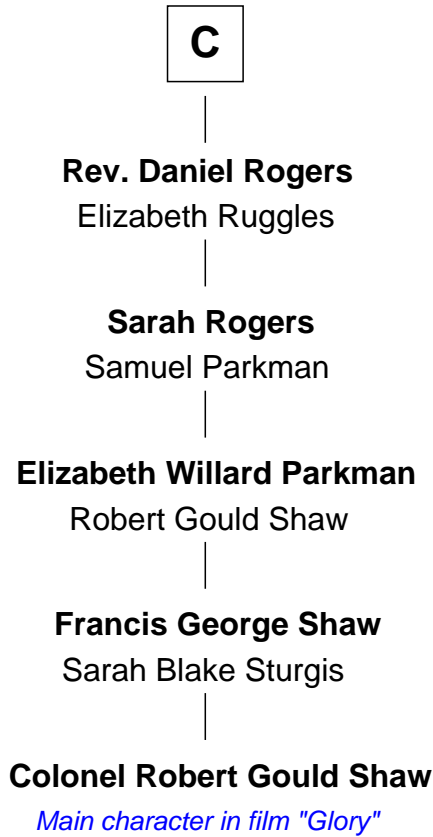

FamousKin.com

Relationship Chart of Colonel Robert Gould Shaw

U.S. Civil War leader of film "Glory" fame

13th cousin 8 times removed of

Peter Bulkeley

(1582/3 - 1658/9) Susan & Ellen passenger 1635

James de St. Hilary

Aveline - - - - -

FamousKin.com