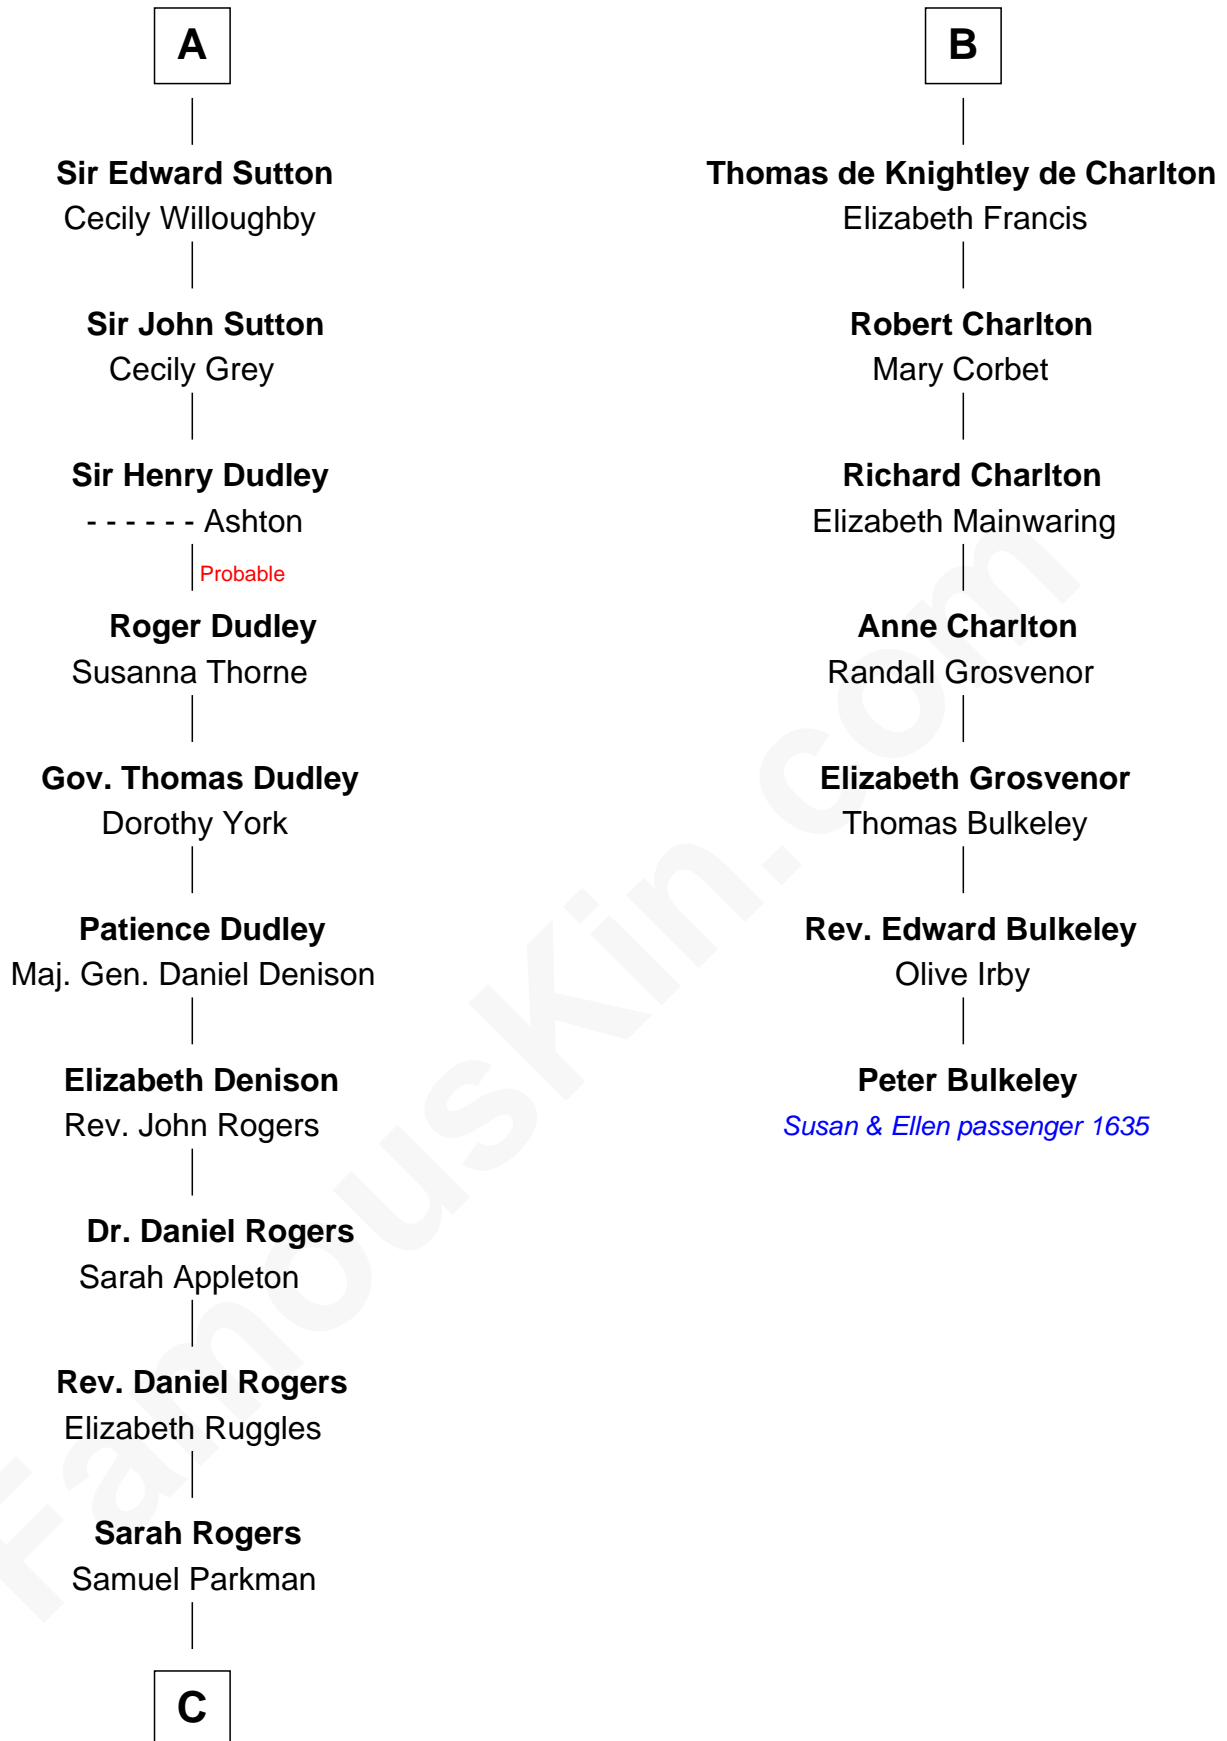

## Relationship Chart of Colonel Robert Gould Shaw

*U.S. Civil War leader of film "Glory" fame*

**13th cousin 6 times removed of**

**Peter Bulkeley**

*(1582/3 - 1658/9) Susan & Ellen passenger 1635*

**C**

—  
**Elizabeth Willard Parkman**

Robert Gould Shaw

—  
**Francis George Shaw**

Sarah Blake Sturgis

—  
**Colonel Robert Gould Shaw**

*Main character in film "Glory"*

FamousKin.com