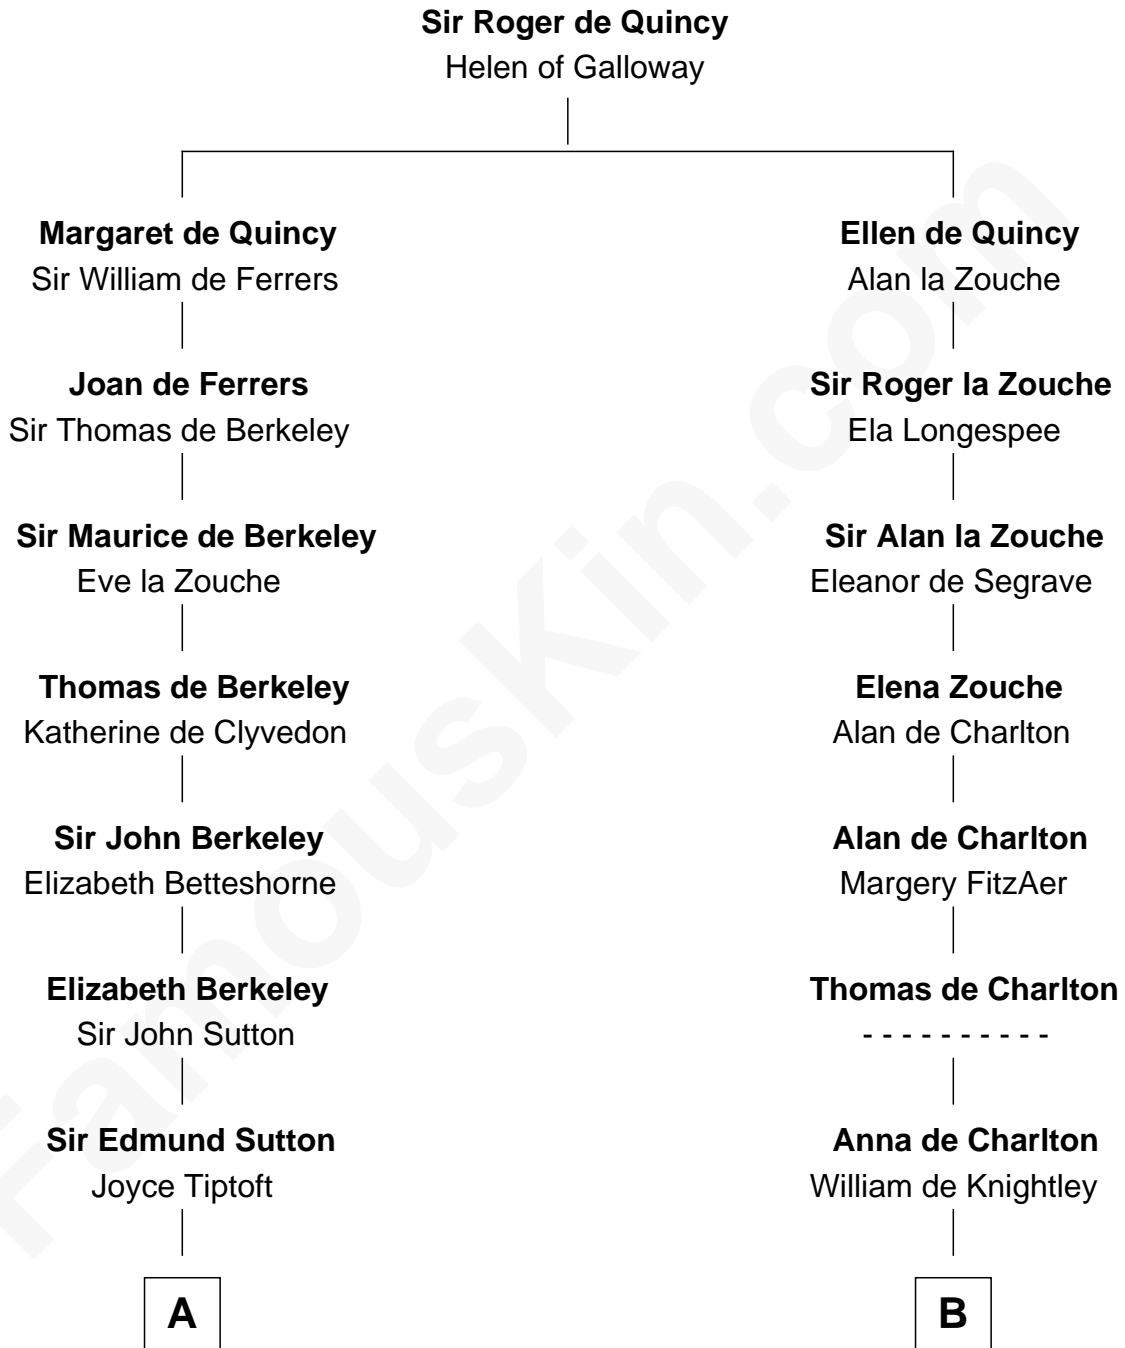

## Relationship Chart of Colonel Robert Gould Shaw

*U.S. Civil War leader of film "Glory" fame*

**13th cousin 6 times removed of**

**Peter Bulkeley**

*(1582/3 - 1658/9) Susan & Ellen passenger 1635*

**C**

—  
**Elizabeth Willard Parkman**

Robert Gould Shaw

—  
**Francis George Shaw**

Sarah Blake Sturgis

—  
**Colonel Robert Gould Shaw**

*Main character in film "Glory"*

FamousKin.com