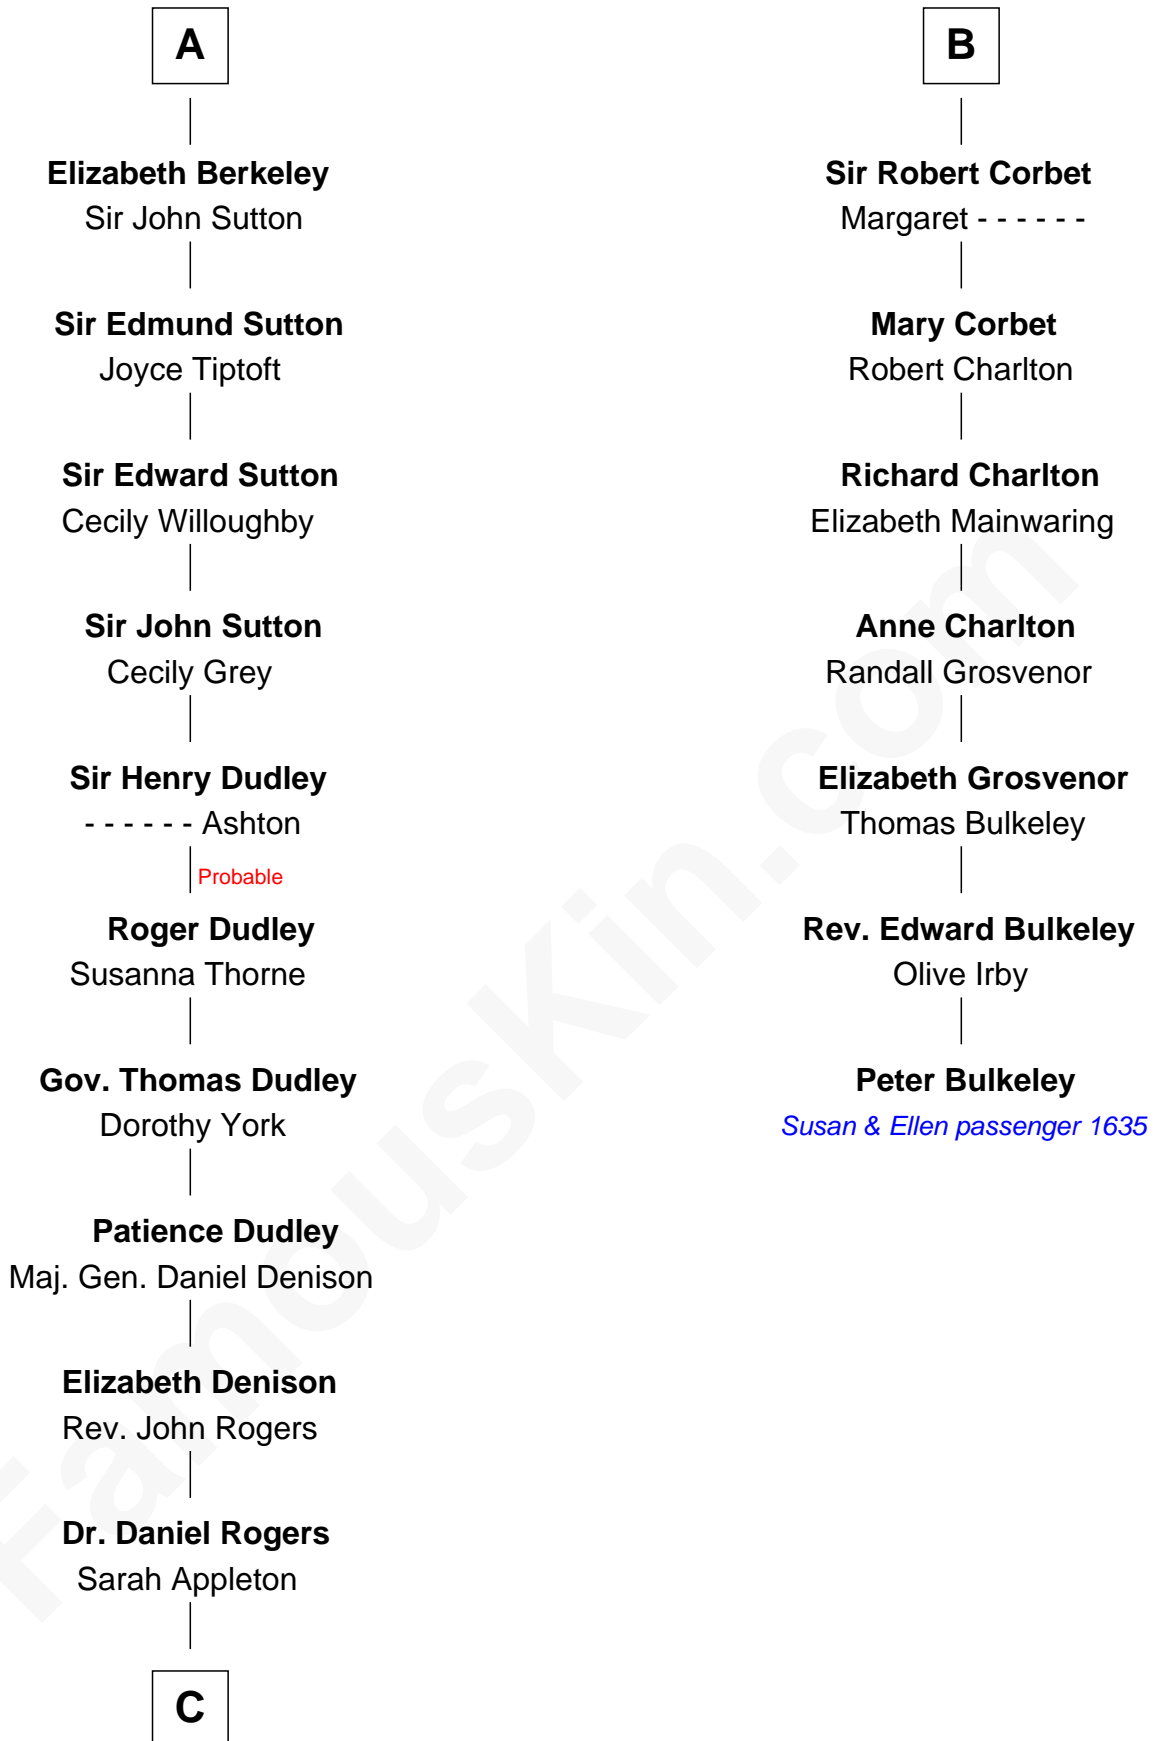

## Relationship Chart of Colonel Robert Gould Shaw

*U.S. Civil War leader of film "Glory" fame*

13th cousin 8 times removed of

**Peter Bulkeley**

*(1582/3 - 1658/9) Susan & Ellen passenger 1635*

**John FitzGilbert**  
Sybilla of Salisbury

**C**

—  
**Rev. Daniel Rogers**

Elizabeth Ruggles

—  
**Sarah Rogers**

Samuel Parkman

—  
**Elizabeth Willard Parkman**

Robert Gould Shaw

—  
**Francis George Shaw**

Sarah Blake Sturgis

—  
**Colonel Robert Gould Shaw**

*Main character in film "Glory"*

FamousKin.com