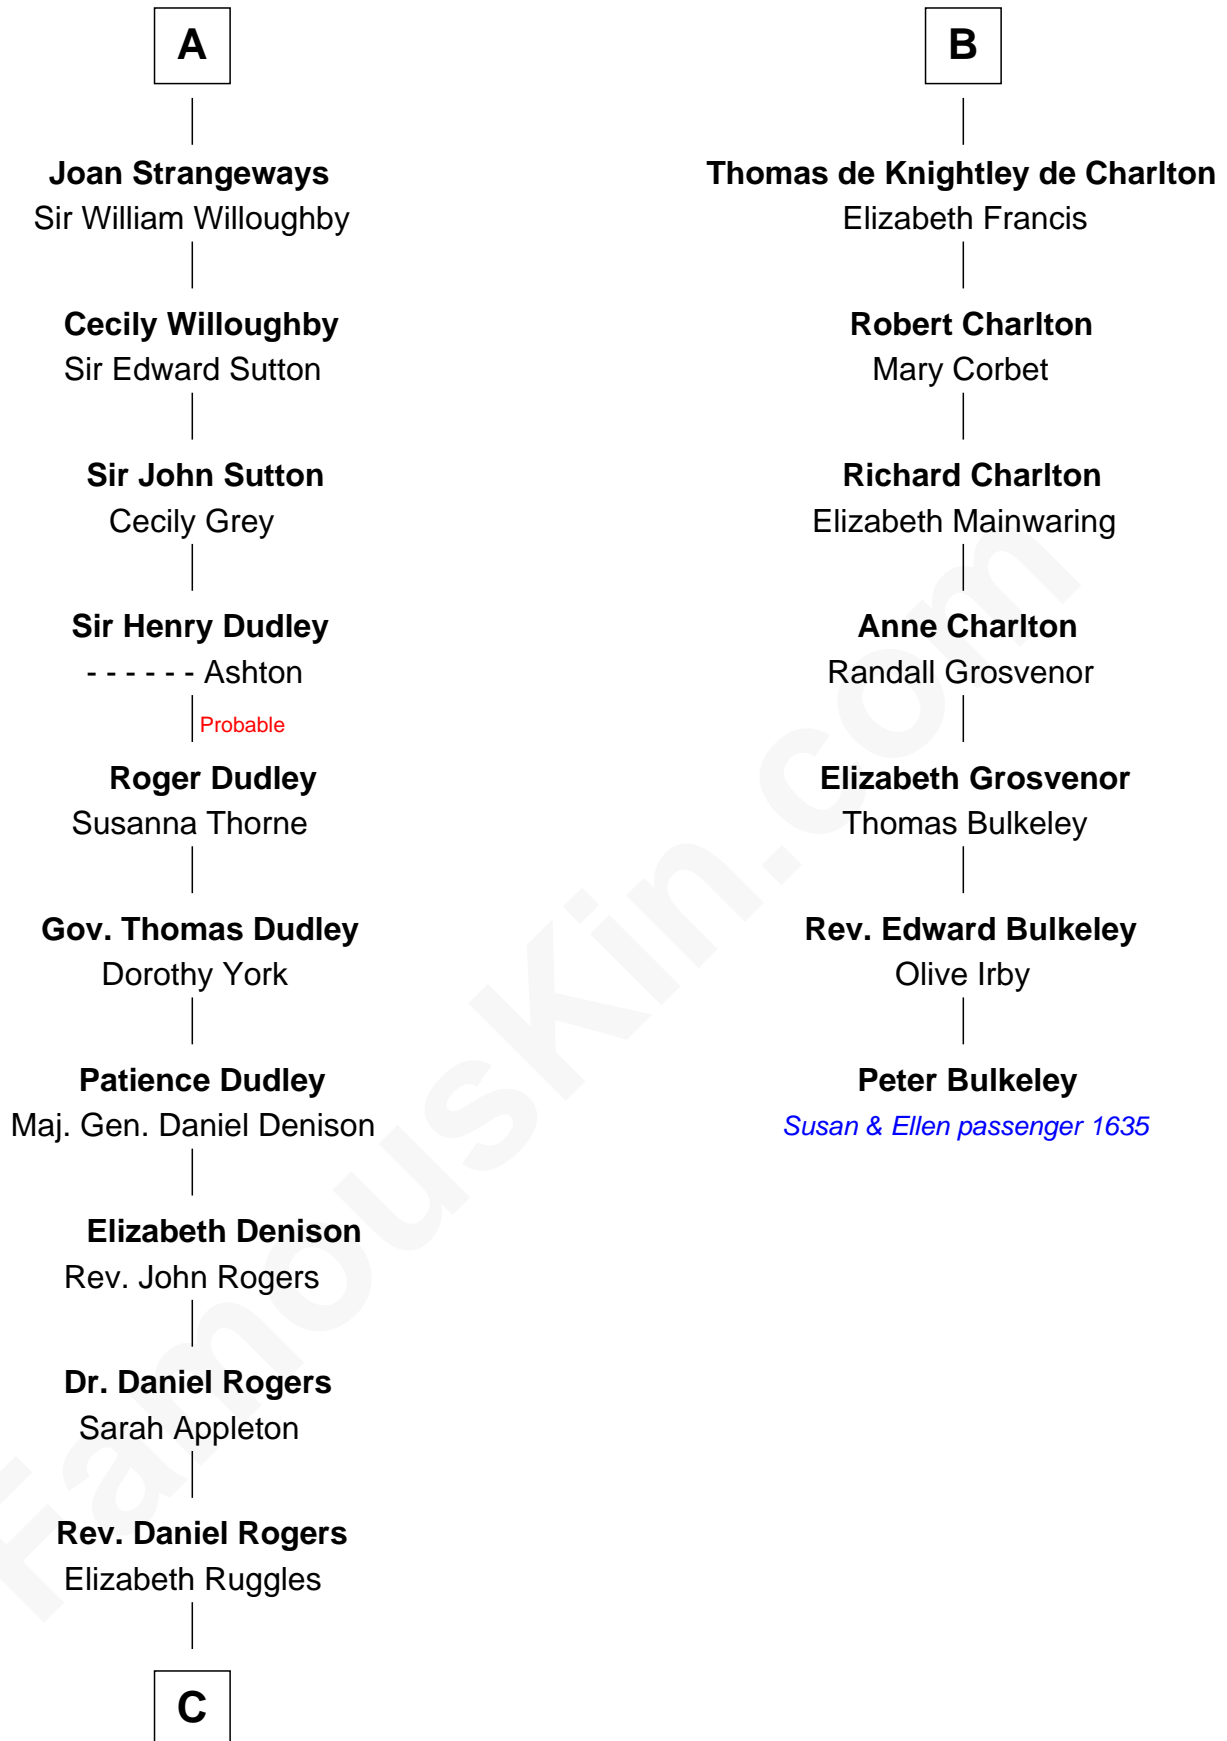

FamousKin.com

Relationship Chart of

Colonel Robert Gould Shaw

U.S. Civil War leader of film "Glory" fame

13th cousin 7 times removed of

Peter Bulkeley

(1582/3 - 1658/9) Susan & Ellen passenger 1635

Sir William Longespee

Ela of Salisbury

C

—
Sarah Rogers
Samuel Parkman

—
Elizabeth Willard Parkman
Robert Gould Shaw

—
Francis George Shaw
Sarah Blake Sturgis

—
Colonel Robert Gould Shaw
Main character in film "Glory"

FamousKin.com