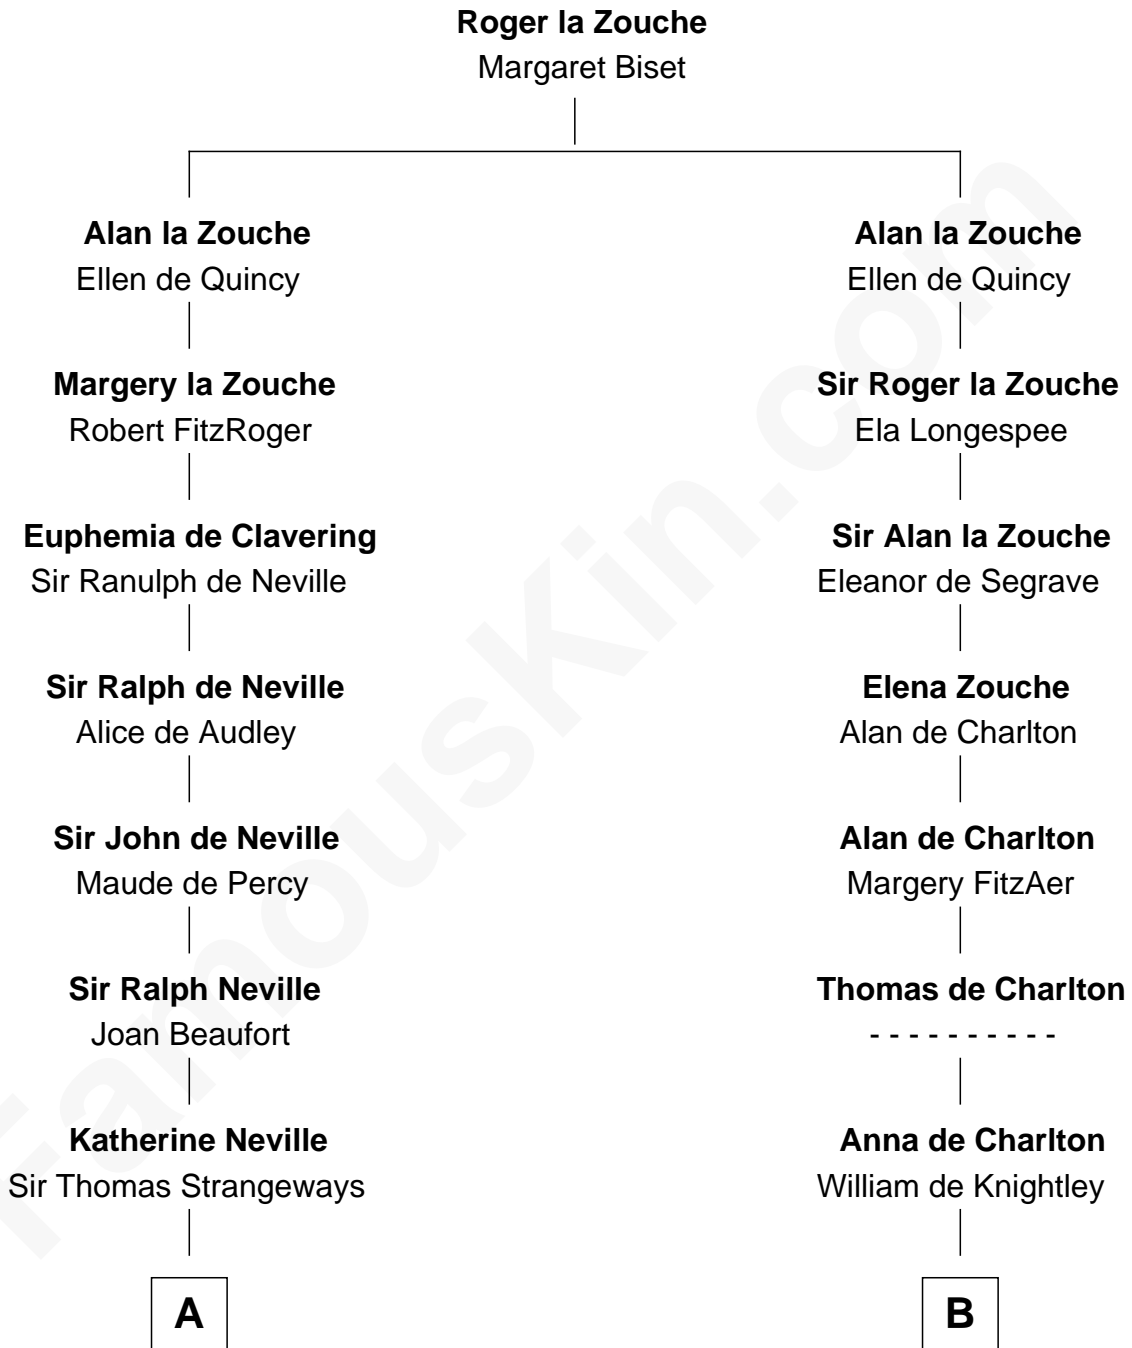

FamousKin.com

Relationship Chart of

Colonel Robert Gould Shaw

U.S. Civil War leader of film "Glory" fame

13th cousin 7 times removed of

Peter Bulkeley

(1582/3 - 1658/9) Susan & Ellen passenger 1635

C

—
Sarah Rogers
Samuel Parkman

—
Elizabeth Willard Parkman
Robert Gould Shaw

—
Francis George Shaw
Sarah Blake Sturgis

—
Colonel Robert Gould Shaw
Main character in film "Glory"

FamousKin.com