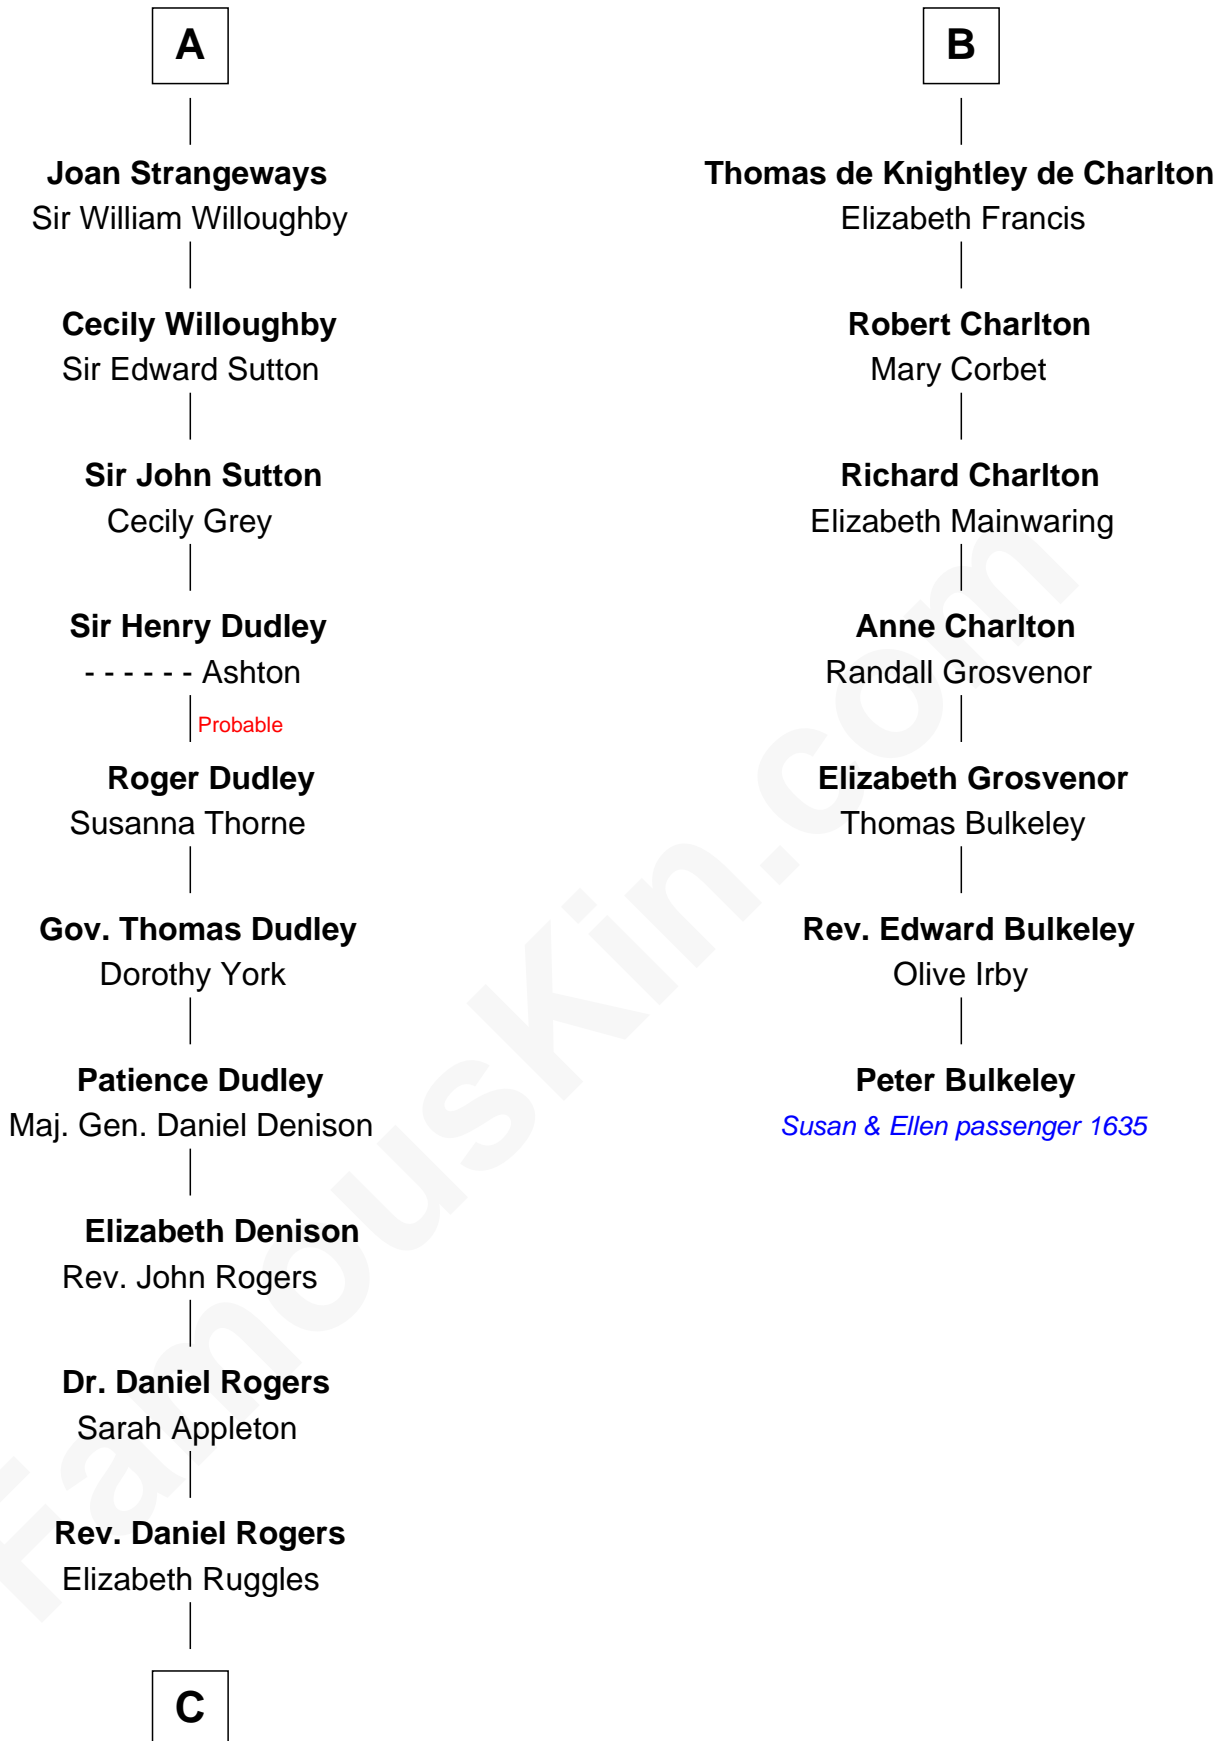

FamousKin.com

Relationship Chart of

Colonel Robert Gould Shaw

U.S. Civil War leader of film "Glory" fame

13th cousin 7 times removed of

Peter Bulkeley

(1582/3 - 1658/9) Susan & Ellen passenger 1635

C

—
Sarah Rogers
Samuel Parkman

—
Elizabeth Willard Parkman
Robert Gould Shaw

—
Francis George Shaw
Sarah Blake Sturgis

—
Colonel Robert Gould Shaw
Main character in film "Glory"

FamousKin.com