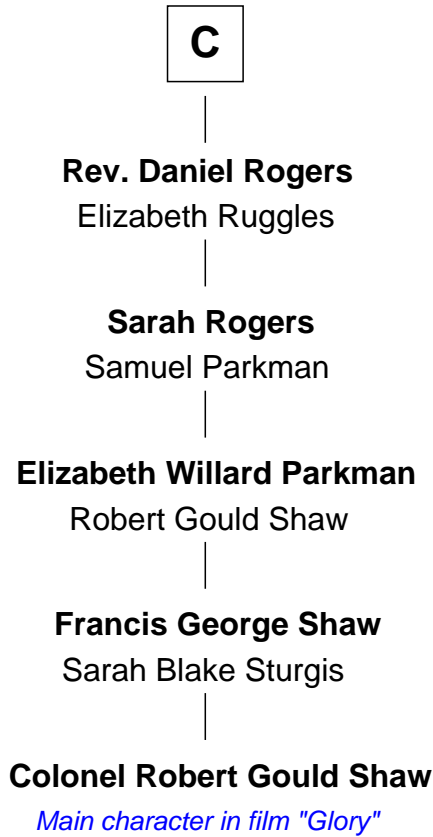

FamousKin.com

Relationship Chart of

Colonel Robert Gould Shaw

U.S. Civil War leader of film "Glory" fame

13th cousin 8 times removed of

Peter Bulkeley

(1582/3 - 1658/9) Susan & Ellen passenger 1635

Walter de Ridelisford