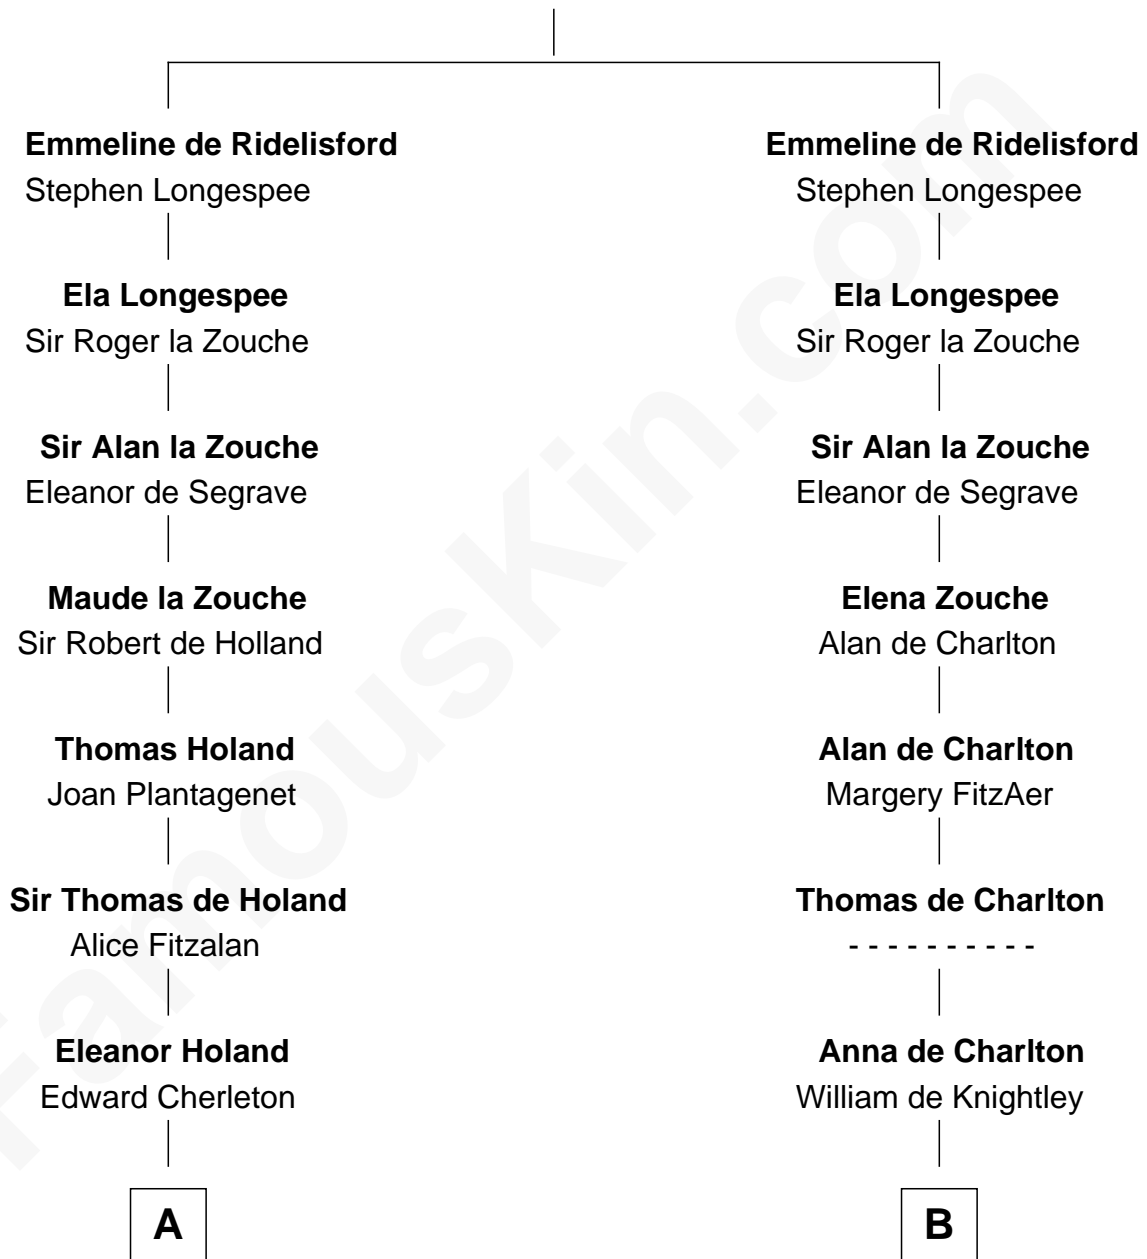

FamousKin.com

Relationship Chart of

Colonel Robert Gould Shaw

U.S. Civil War leader of film "Glory" fame

13th cousin 8 times removed of

Peter Bulkeley

(1582/3 - 1658/9) Susan & Ellen passenger 1635

Walter de Ridelisford

FamousKin.com