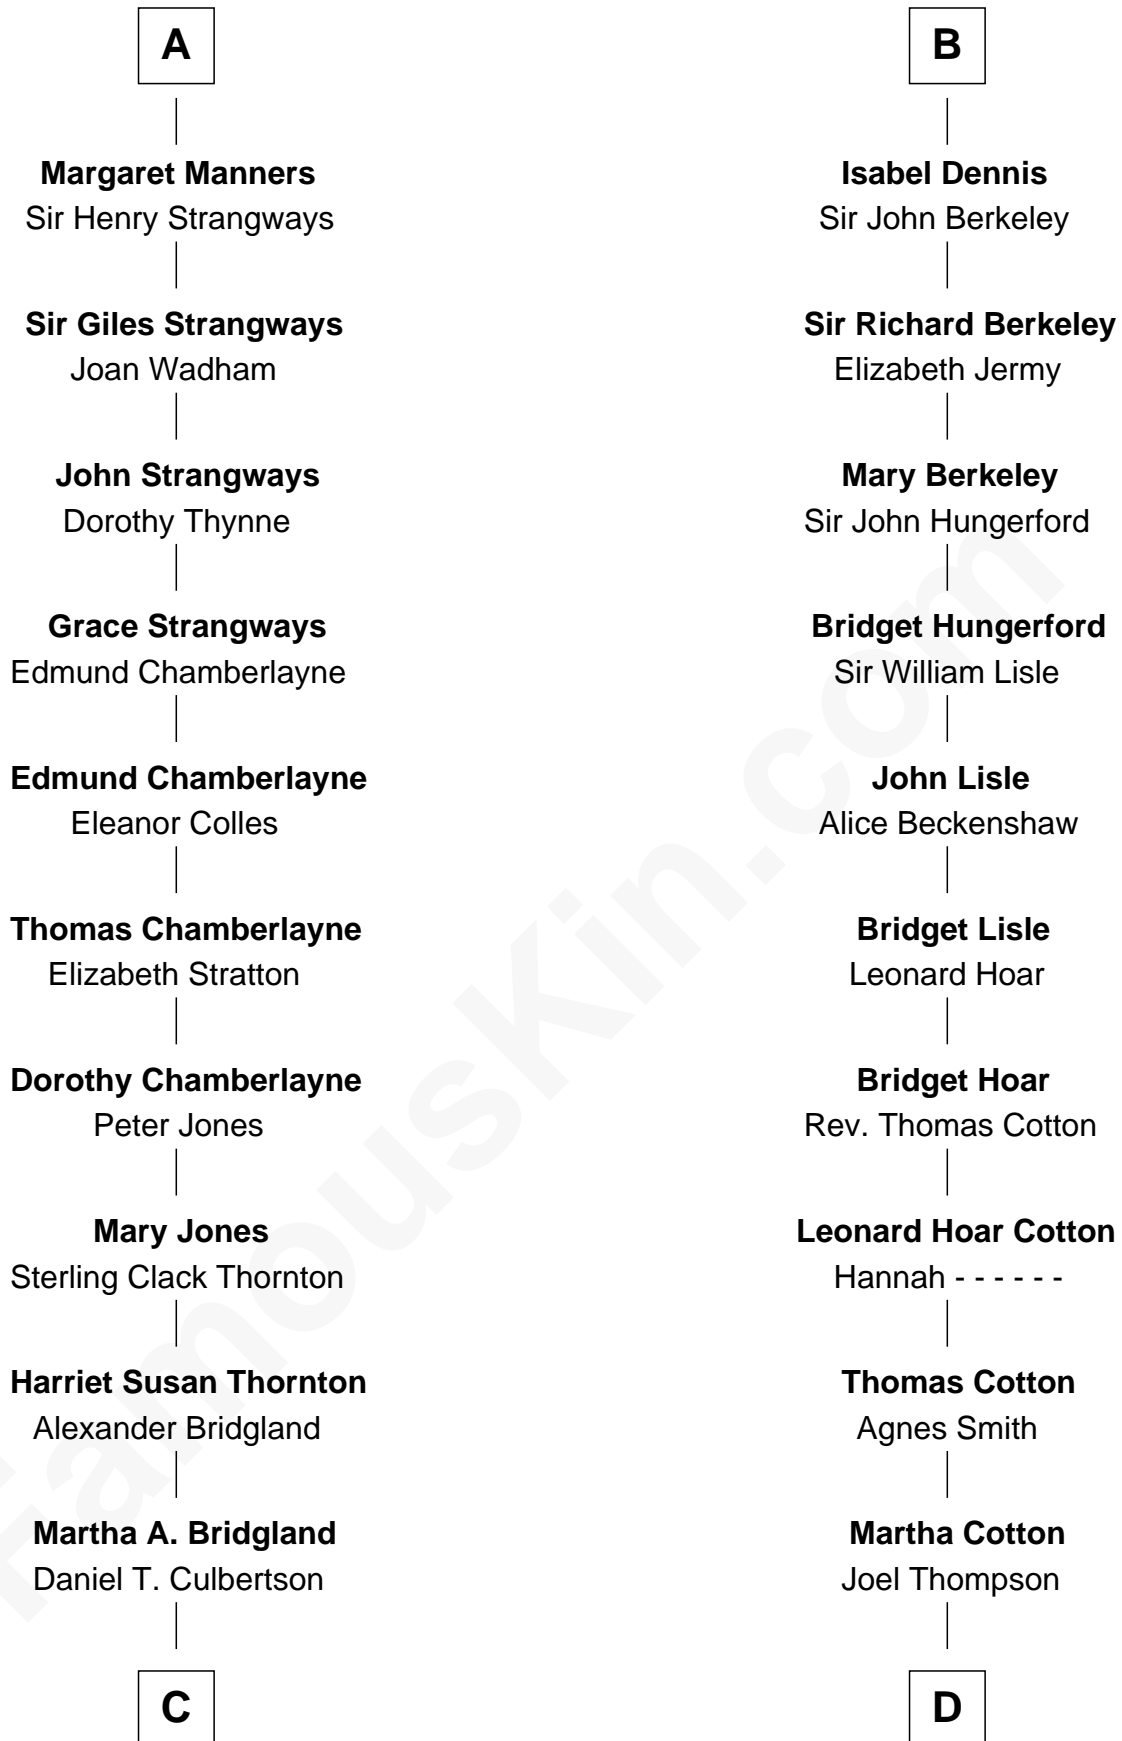

# FamousKin.com Relationship Chart of

**Steve McQueen**

*Movie Actor*

19th cousin of

**Emma Eames**

*Opera Singer*

FamousKin.com