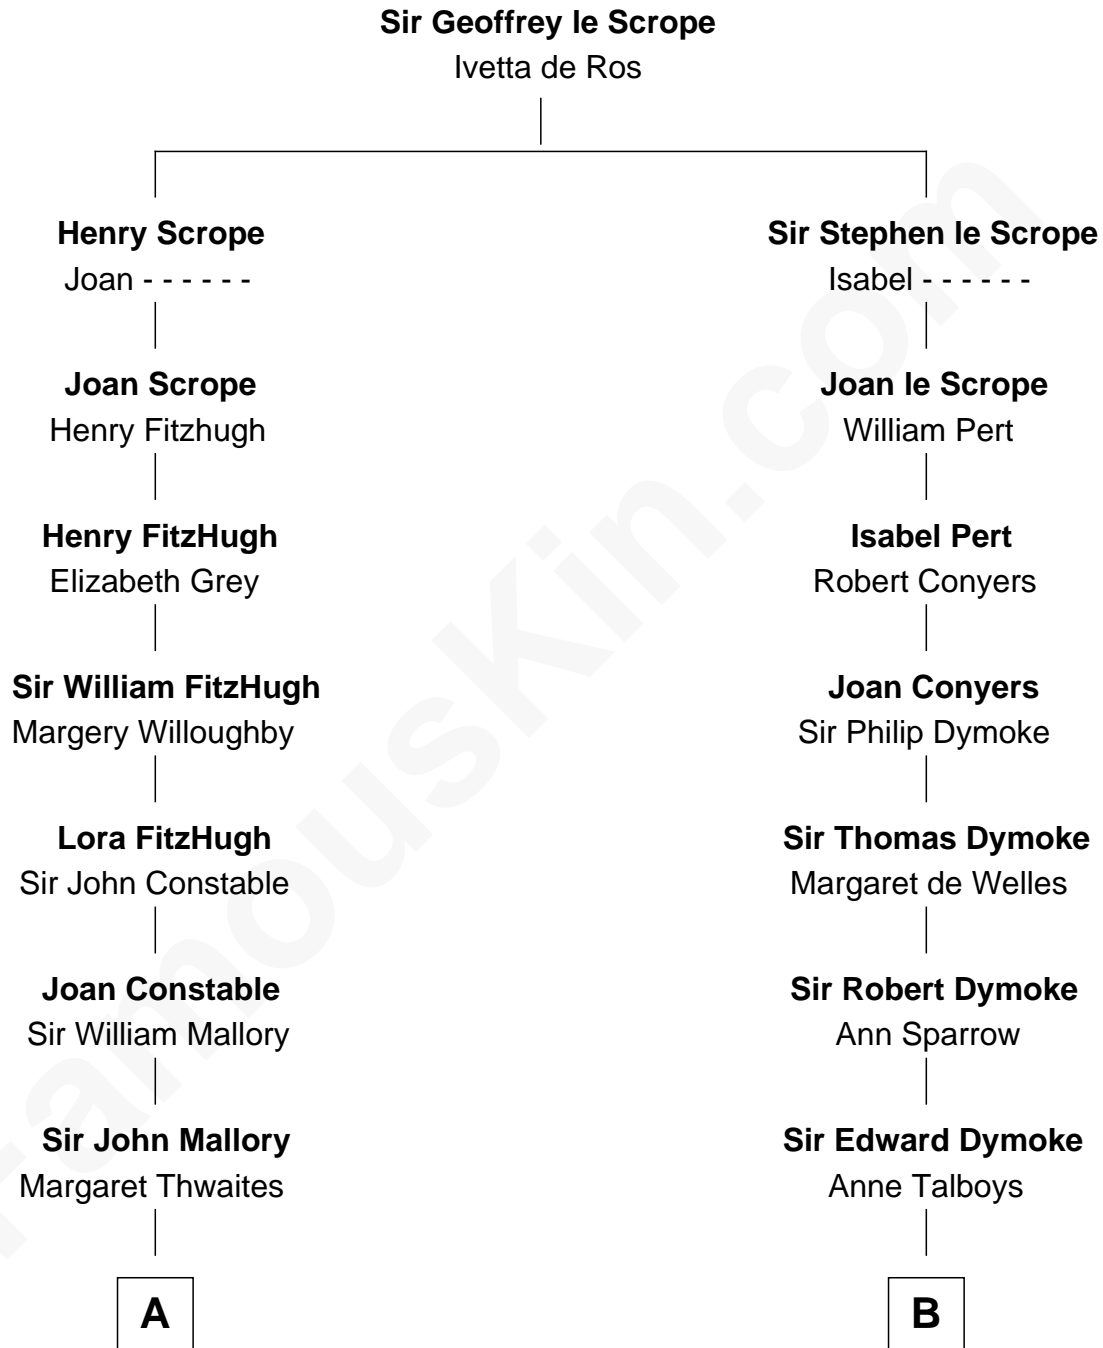

FamousKin.com
Relationship Chart of
Steve McQueen
Movie Actor

18th cousin 1 time removed of
General George S. Patton
U.S. Army - World War II

FamousKin.com