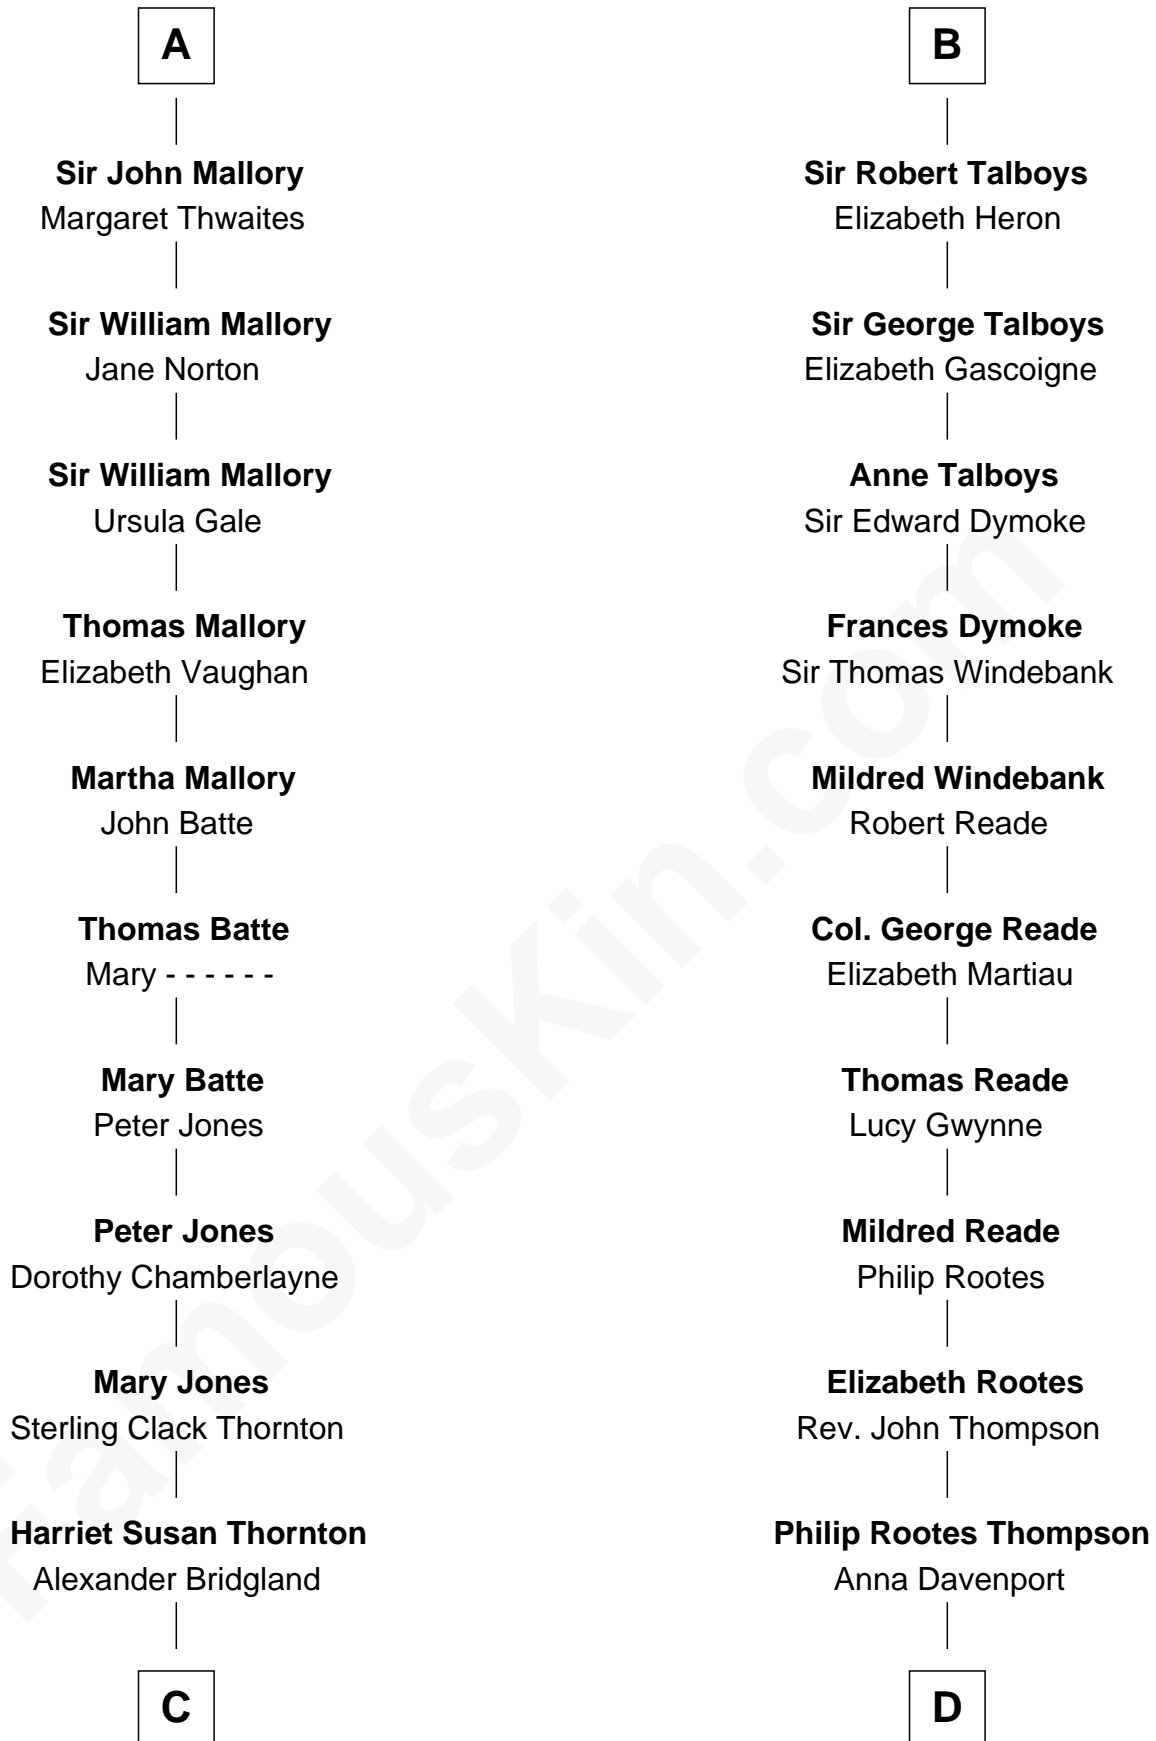

FamousKin.com
Relationship Chart of
Steve McQueen
Movie Actor

20th cousin 1 time removed of
General George S. Patton
U.S. Army - World War II

C

Martha A. Bridgland

Daniel T. Culbertson

Caroline Myrtle Culbertson

Lewis D. McQueen

William Terence McQueen

Julian Crawford

Steve McQueen

Movie Actor

D

Eleanor Thompson

William Thorton