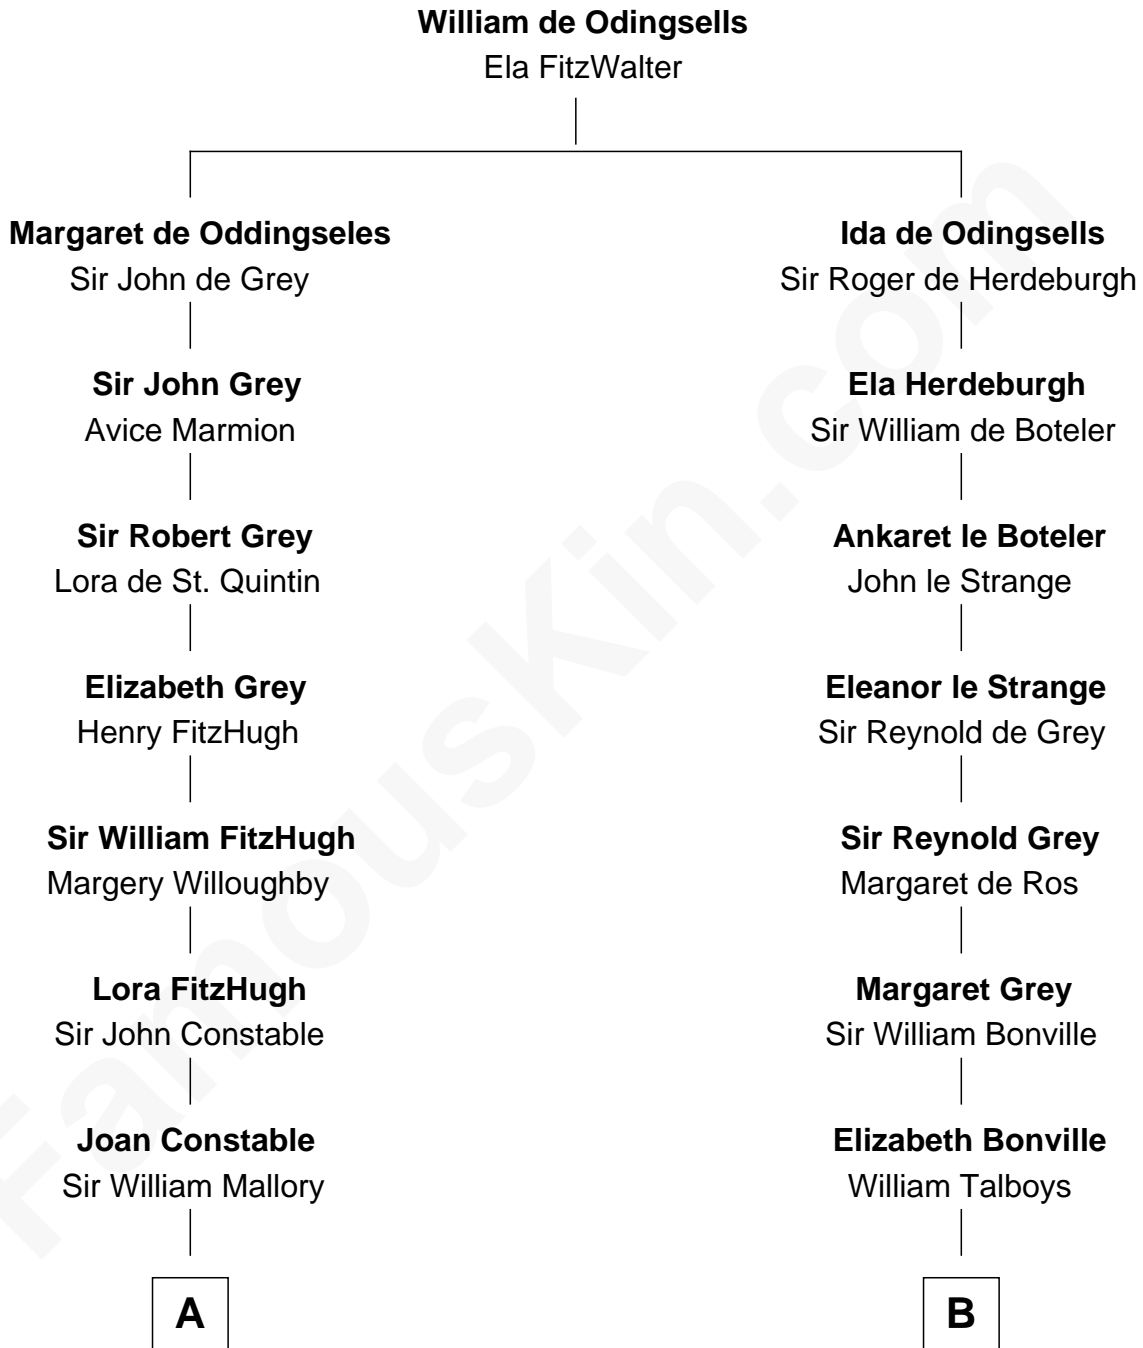

FamousKin.com
Relationship Chart of
Steve McQueen
Movie Actor

20th cousin 1 time removed of
General George S. Patton
U.S. Army - World War II

C

Martha A. Bridgland

Daniel T. Culbertson

Caroline Myrtle Culbertson

Lewis D. McQueen

William Terence McQueen

Julian Crawford

Steve McQueen

Movie Actor

D

Eleanor Thompson

William Thorton