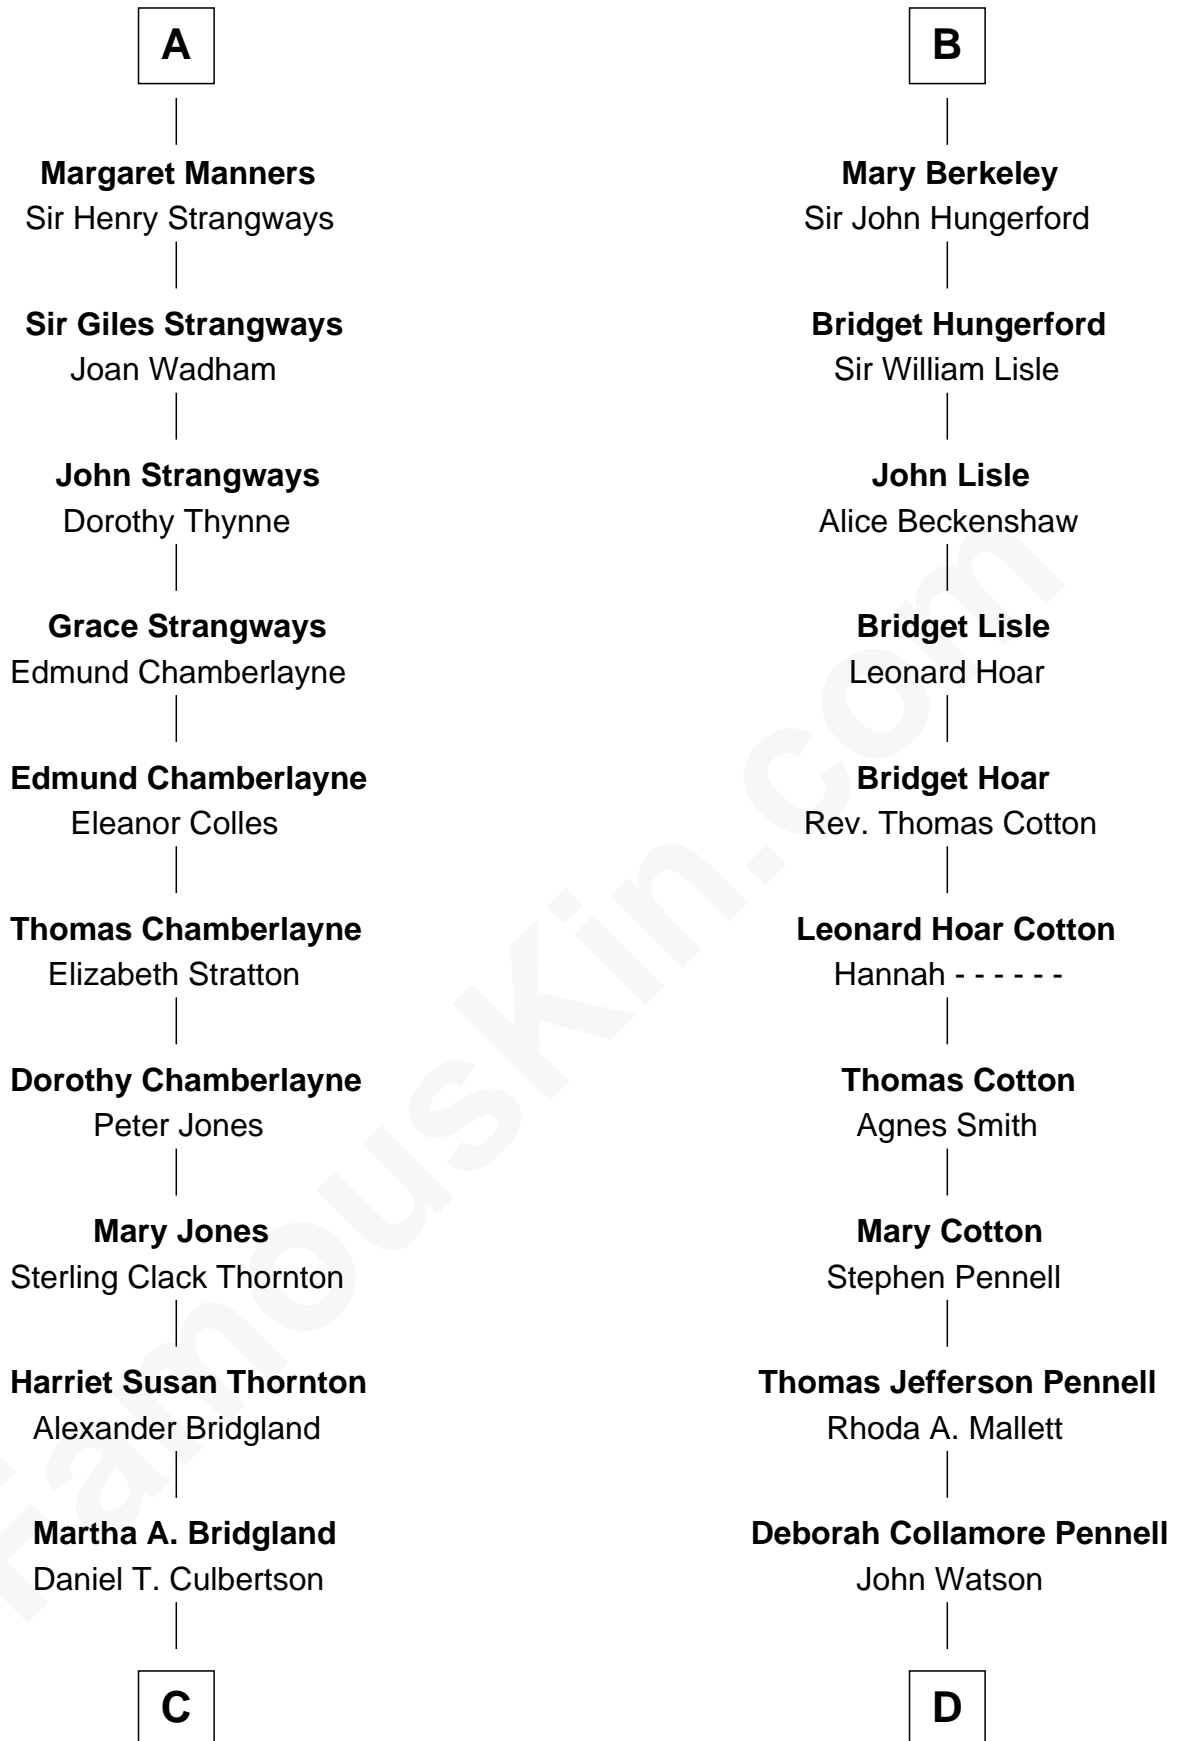

FamousKin.com
Relationship Chart of
Steve McQueen
Movie Actor

19th cousin 1 time removed of
Warren Buffett
Chairman & CEO, Berkshire Hathaway

C

Caroline Myrtle Culbertson

Lewis D. McQueen

William Terence McQueen

Julian Crawford

Steve McQueen

Movie Actor

D

Susan Ann Watson

Ford Bela Barber

Stella Frances Barber

John Ammon Stahl