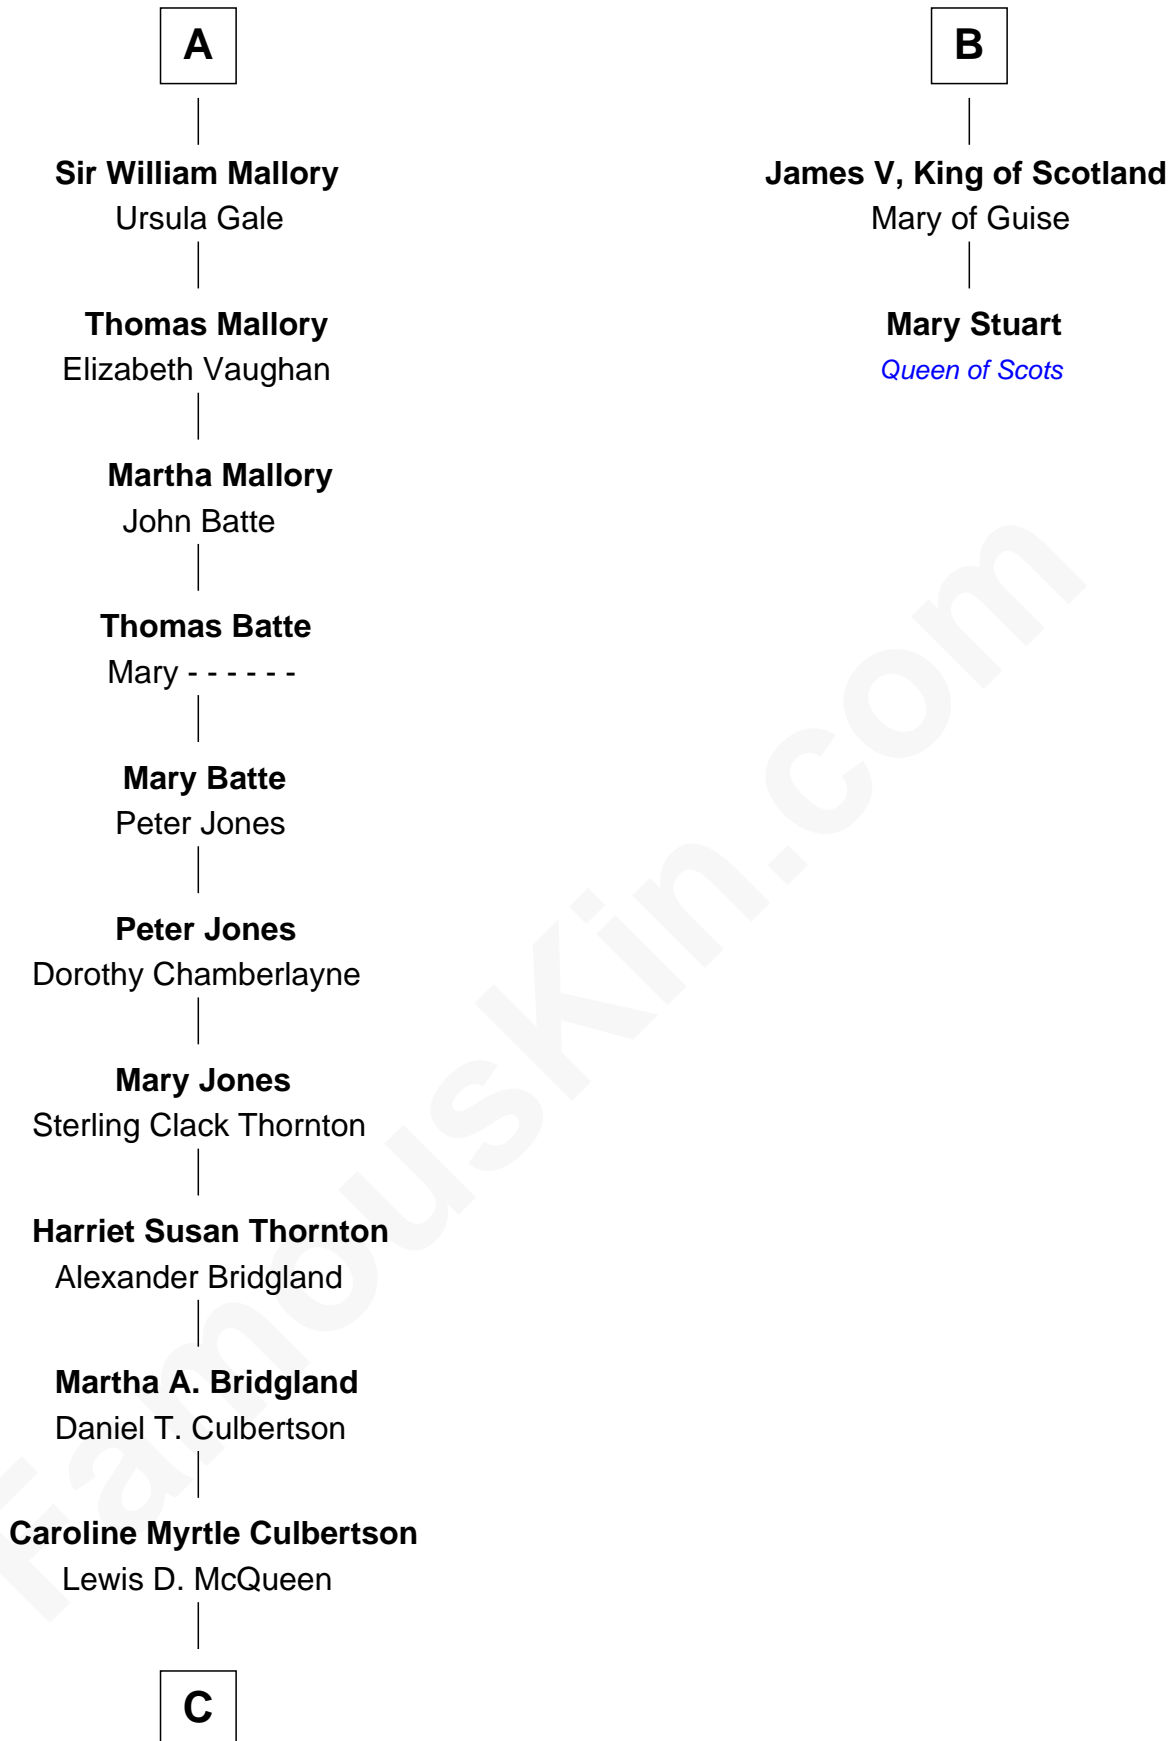

FamousKin.com
Relationship Chart of
Steve McQueen
Movie Actor

8th cousin 10 times removed of
Mary Stuart
Queen of Scots

C

William Terence McQueen

Julian Crawford

Steve McQueen

Movie Actor

FamousKin.com