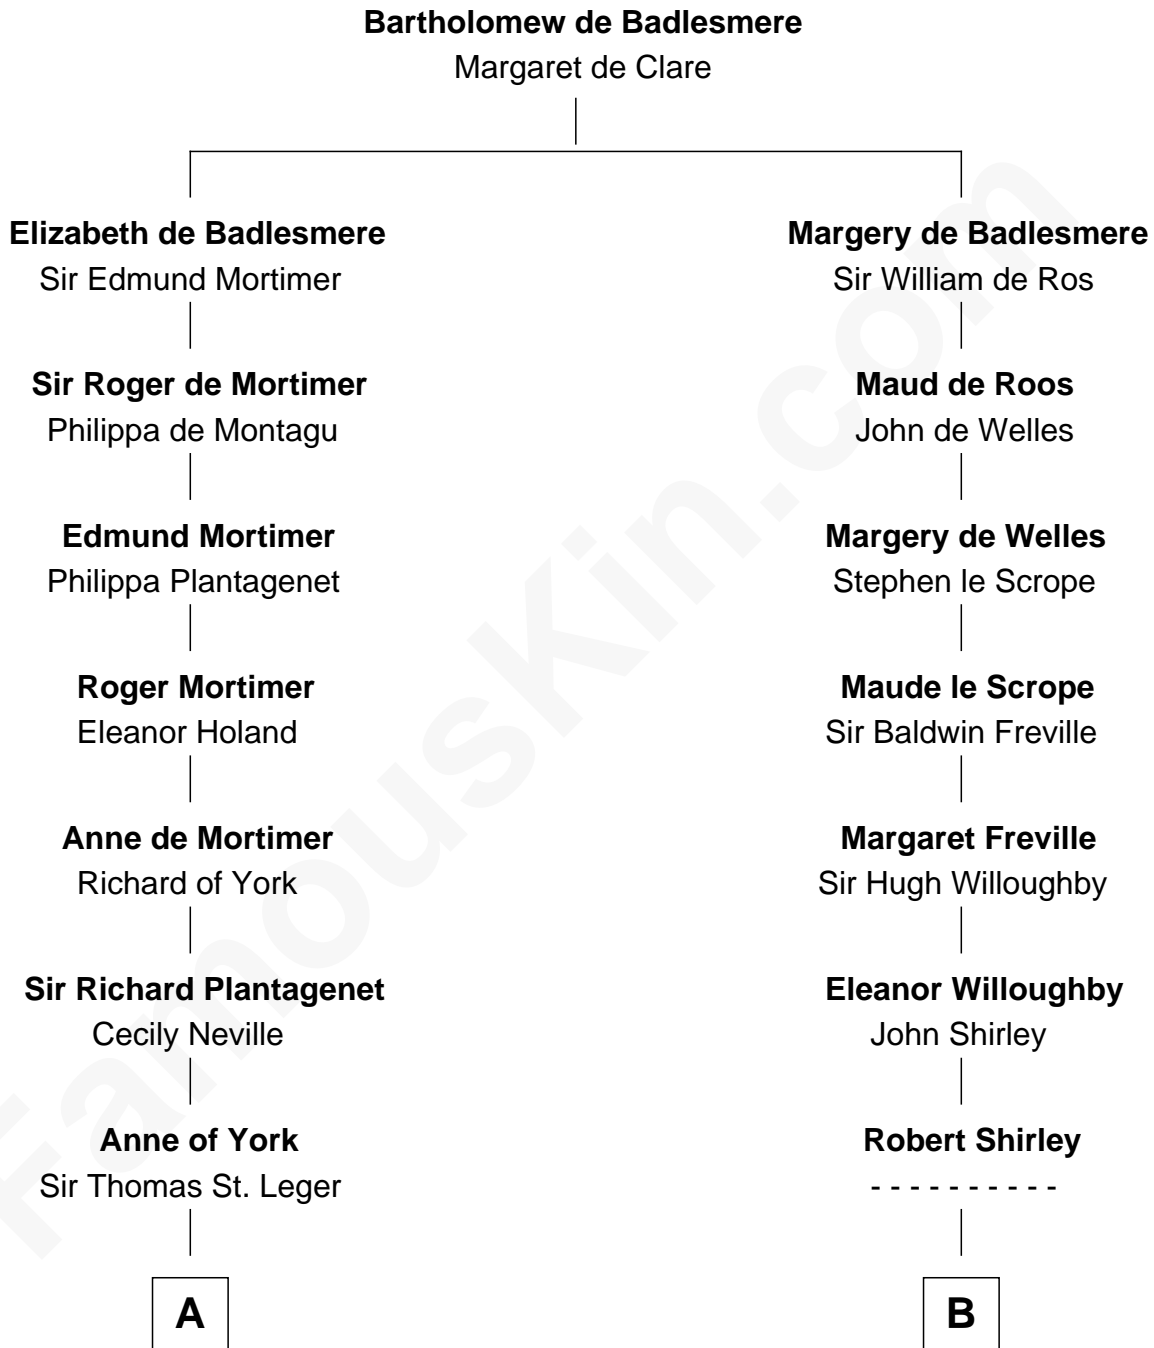

**FamousKin.com**  
**Relationship Chart of**  
**Steve McQueen**  
*Movie Actor*

**18th cousin 2 times removed of**  
**William Henry Moore**  
*Co-Founder, U.S. Steel and Nabisco*

**C**

**Martha A. Bridgland**  
Daniel T. Culbertson

**Caroline Myrtle Culbertson**  
Lewis D. McQueen

**William Terence McQueen**  
Julian Crawford

**Steve McQueen**  
*Movie Actor*

**D**

**Rachael Arvilla Beckwith**  
Nathaniel Ford Moore

**William Henry Moore**  
*Co-Founder, U.S. Steel and Nabisco*