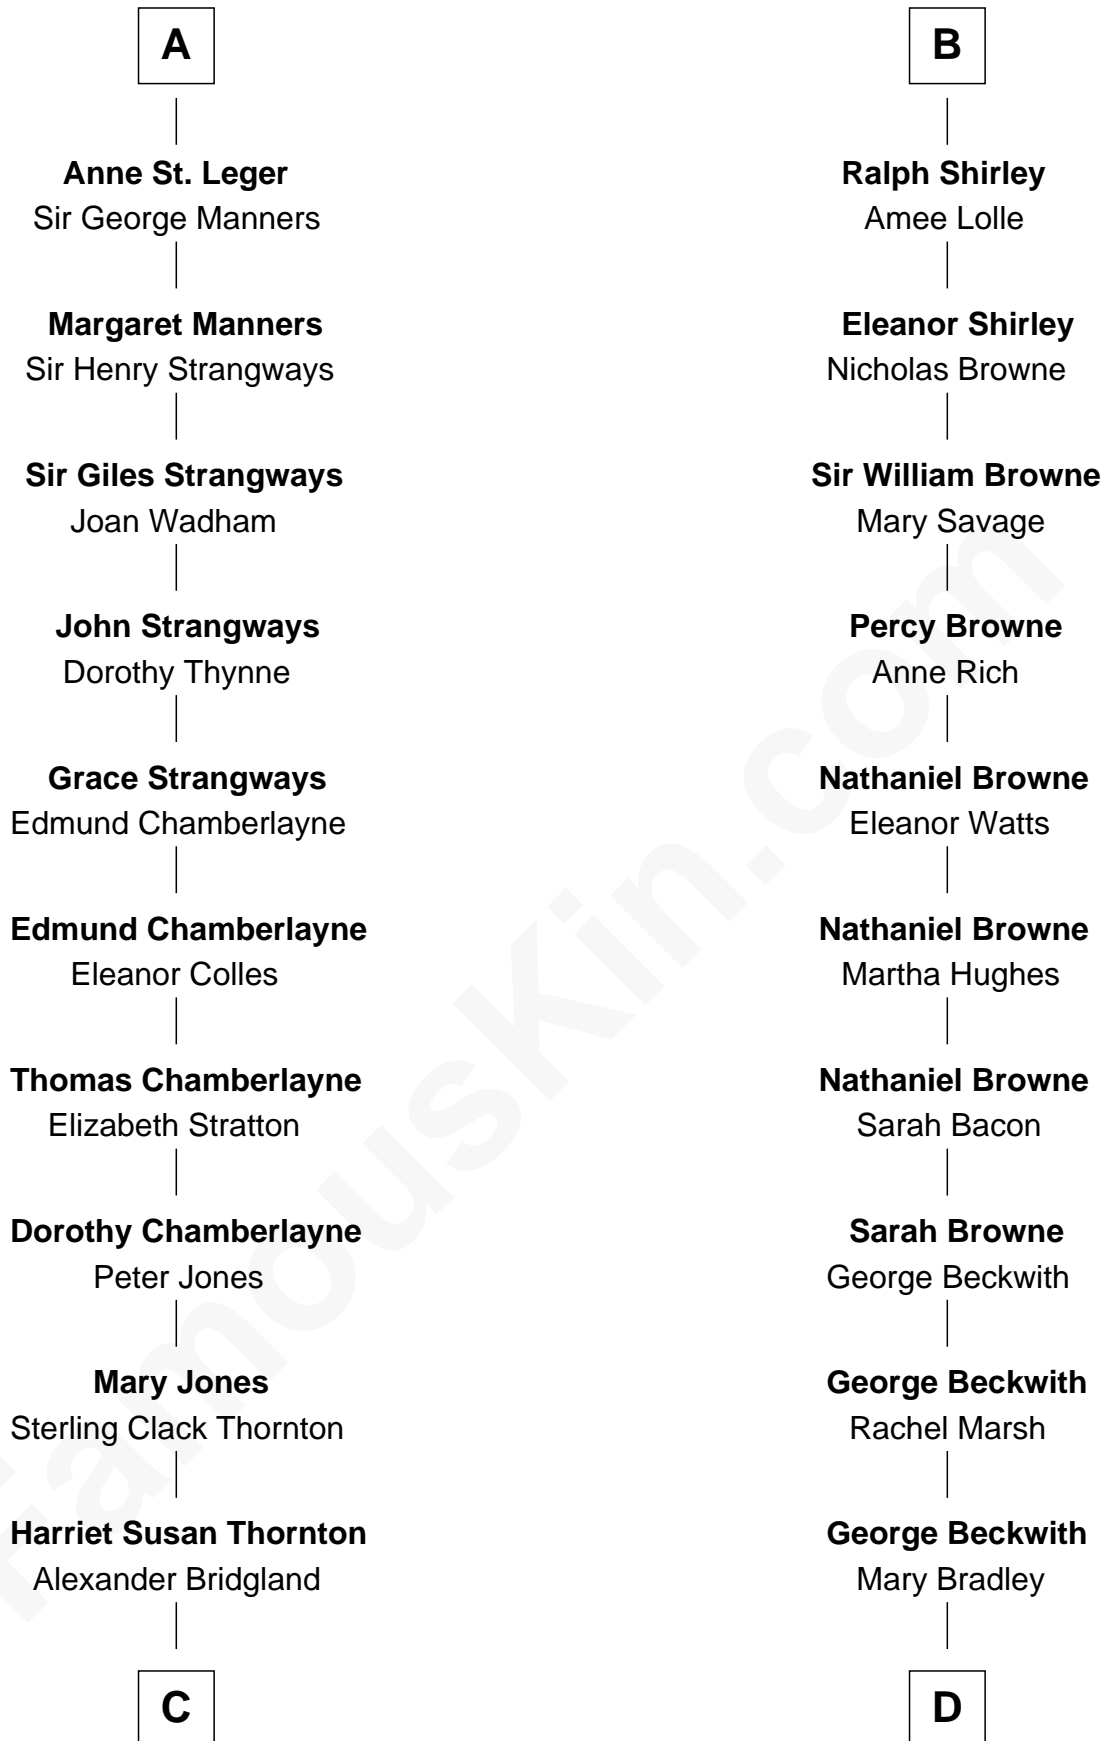

**FamousKin.com**  
**Relationship Chart of**  
**Steve McQueen**  
*Movie Actor*

**18th cousin 2 times removed of**  
**William Henry Moore**  
*Co-Founder, U.S. Steel and Nabisco*

**C**

**Martha A. Bridgland**  
Daniel T. Culbertson

**Caroline Myrtle Culbertson**  
Lewis D. McQueen

**William Terence McQueen**  
Julian Crawford

**Steve McQueen**  
*Movie Actor*

**D**

**Rachael Arvilla Beckwith**  
Nathaniel Ford Moore

**William Henry Moore**  
*Co-Founder, U.S. Steel and Nabisco*