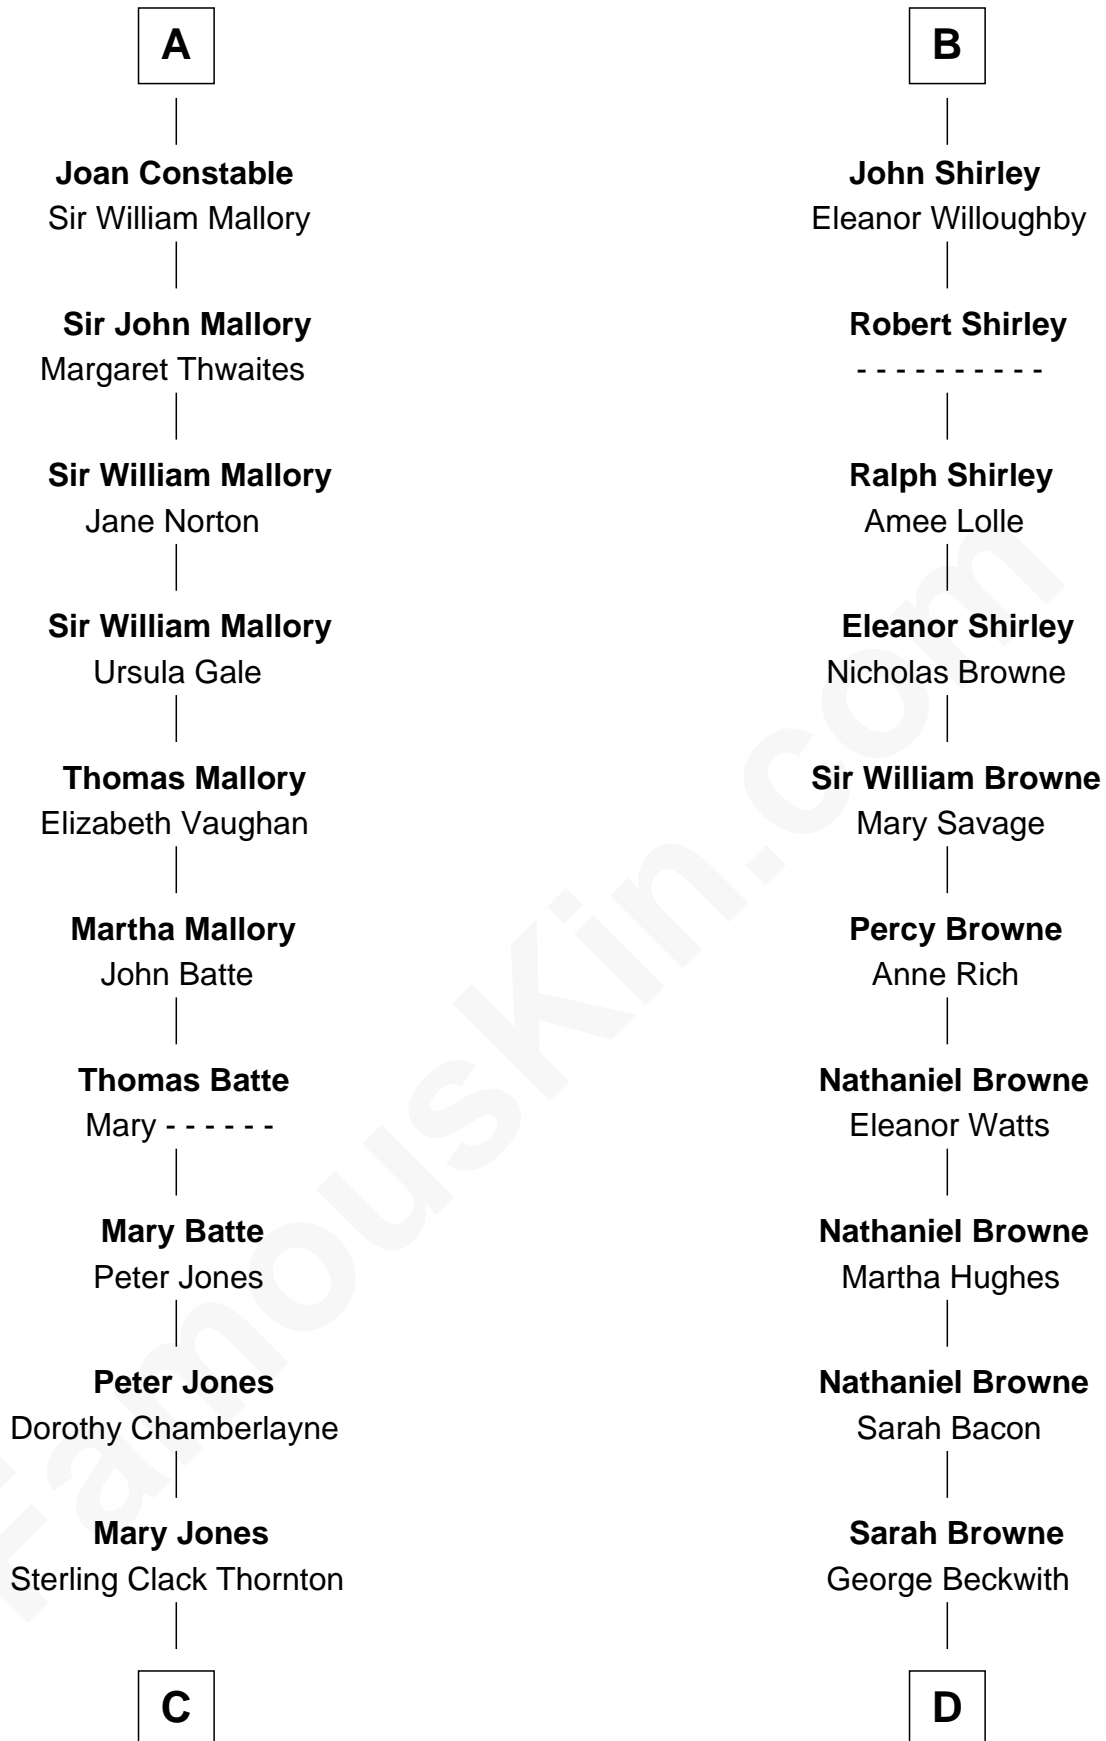

FamousKin.com
Relationship Chart of
Steve McQueen
Movie Actor

20th cousin 1 time removed of
William Henry Moore
Co-Founder, U.S. Steel and Nabisco

C

Harriet Susan Thornton

Alexander Bridgland

Martha A. Bridgland

Daniel T. Culbertson

Caroline Myrtle Culbertson

Lewis D. McQueen

William Terence McQueen

Julian Crawford

Steve McQueen

Movie Actor

D

George Beckwith

Rachel Marsh

George Beckwith

Mary Bradley

Rachael Arvilla Beckwith

Nathaniel Ford Moore

William Henry Moore

Co-Founder, U.S. Steel and Nabisco