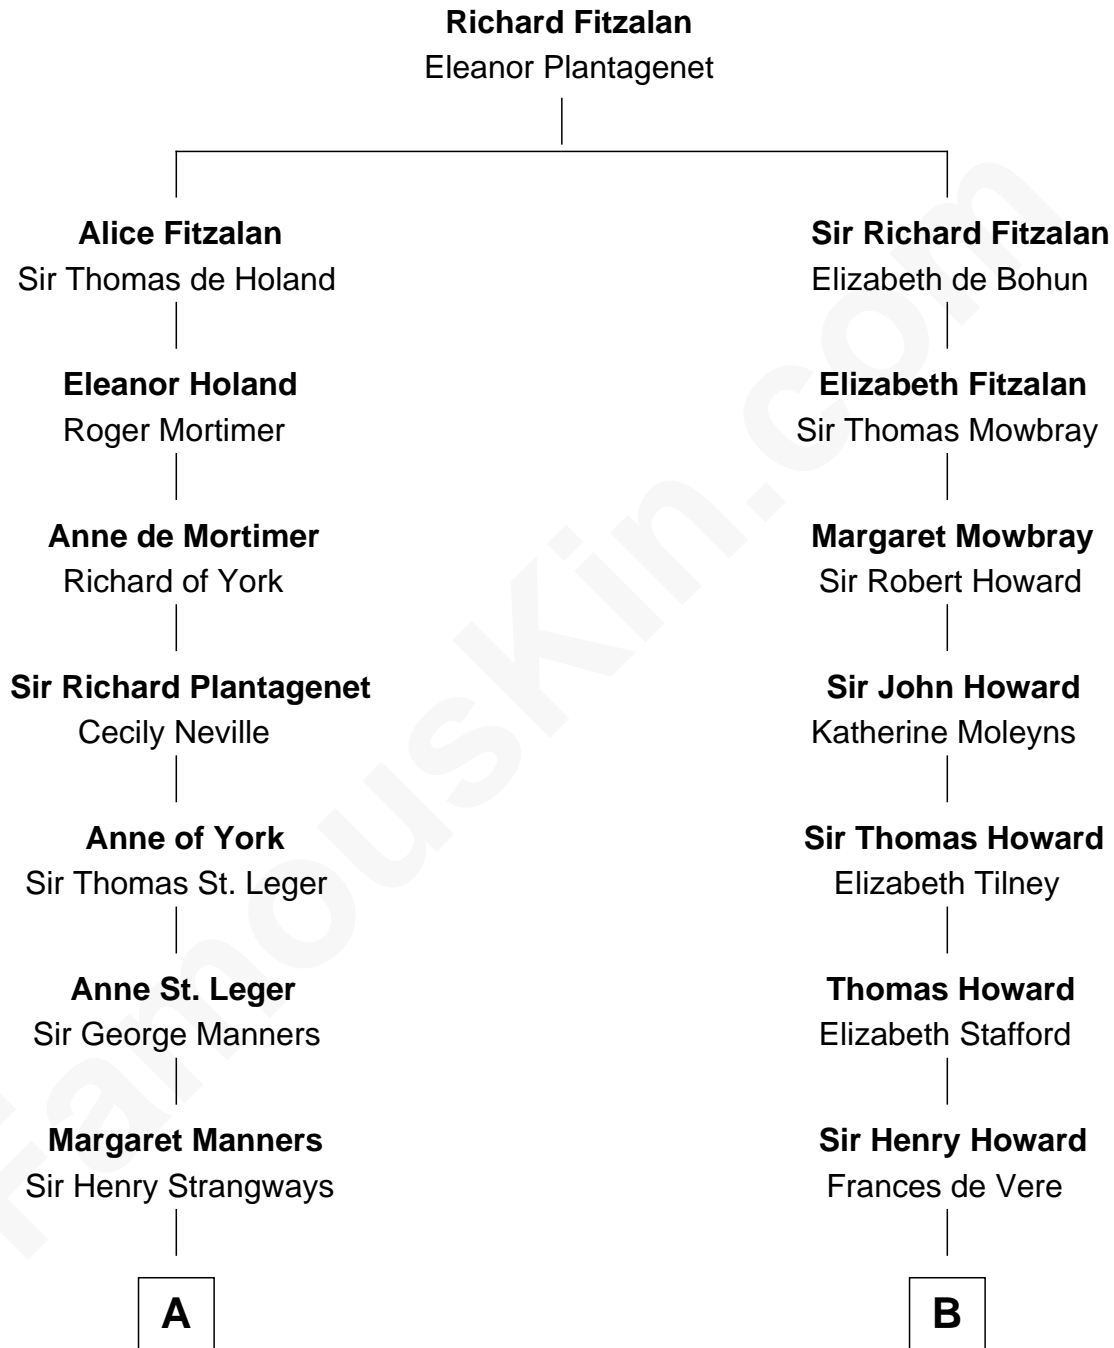

**FamousKin.com**  
**Relationship Chart of**  
**Steve McQueen**  
*Movie Actor*

**16th cousin 2 times removed of**  
**Francis Scott Key**  
*Author of "The Star Spangled Banner"*

C

William Terence McQueen