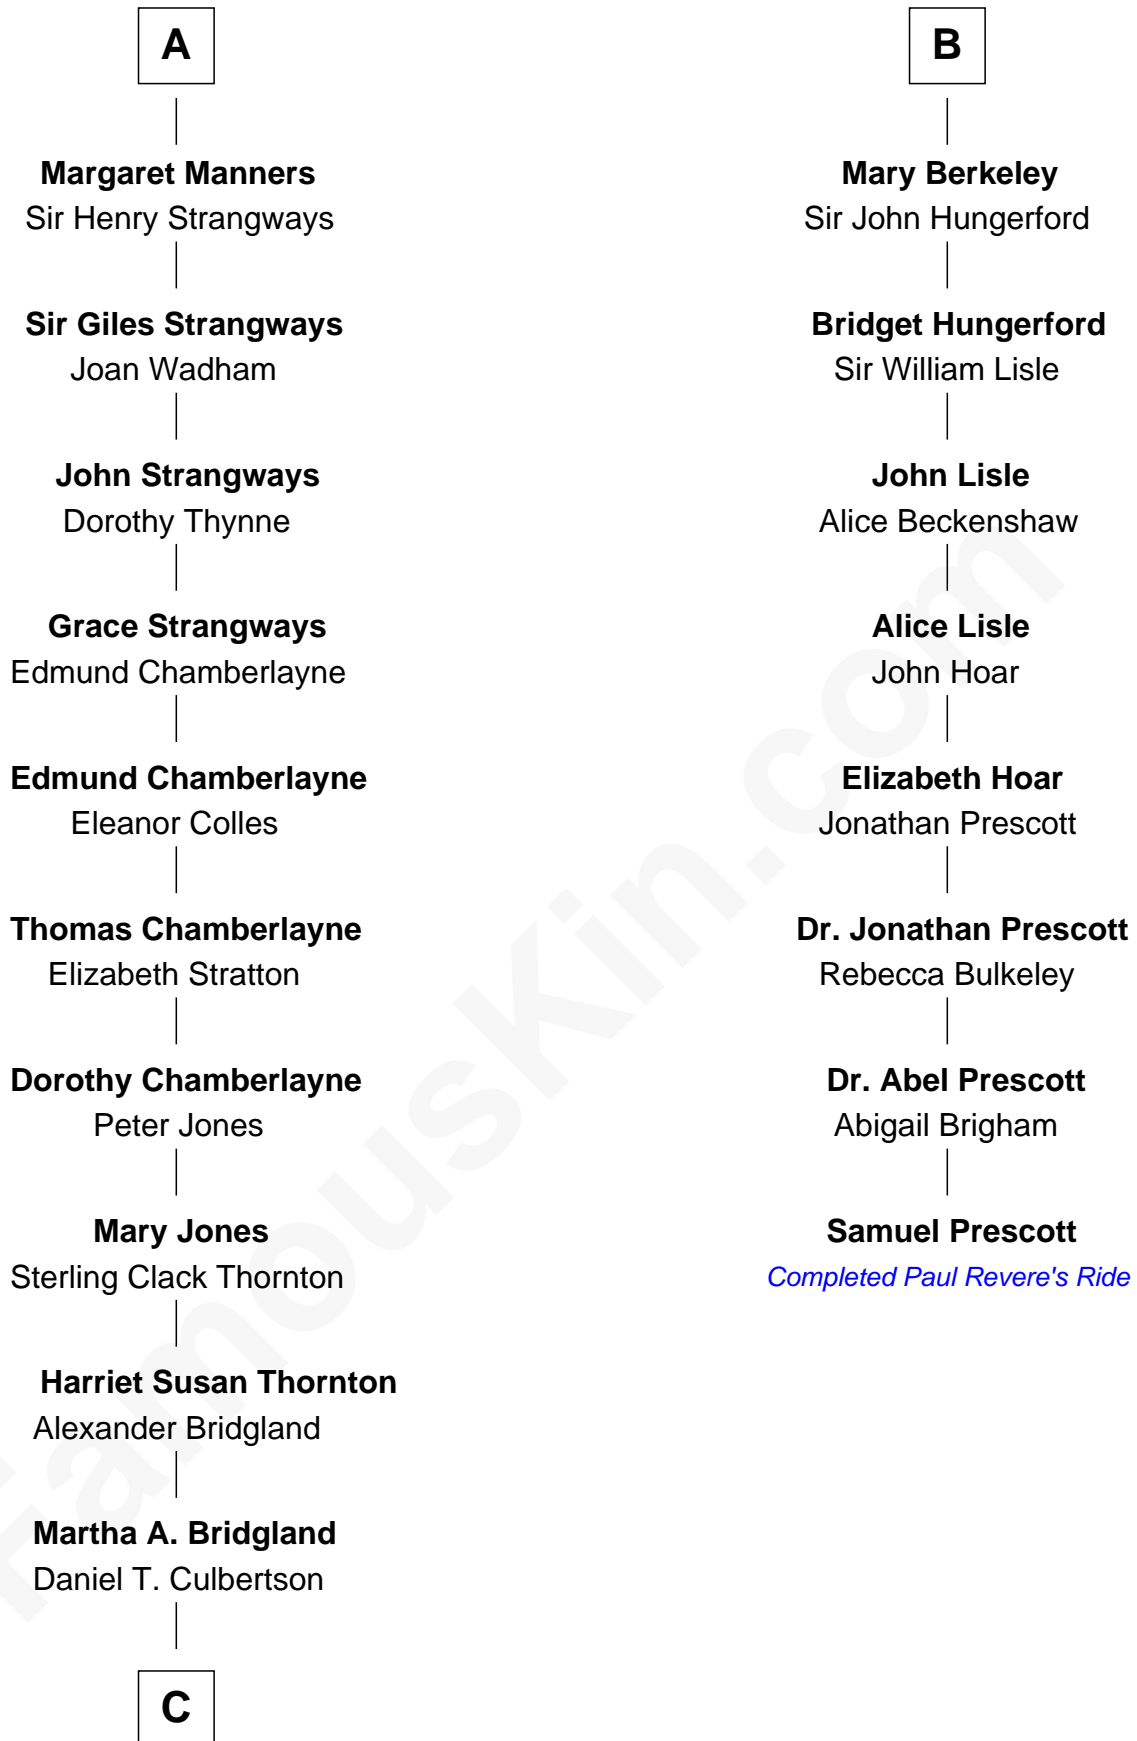

FamousKin.com
Relationship Chart of
Steve McQueen
Movie Actor

14th cousin 5 times removed of

Samuel Prescott
Completed Paul Revere's Midnight Ride

C

—
Caroline Myrtle Culbertson

Lewis D. McQueen

—
William Terence McQueen