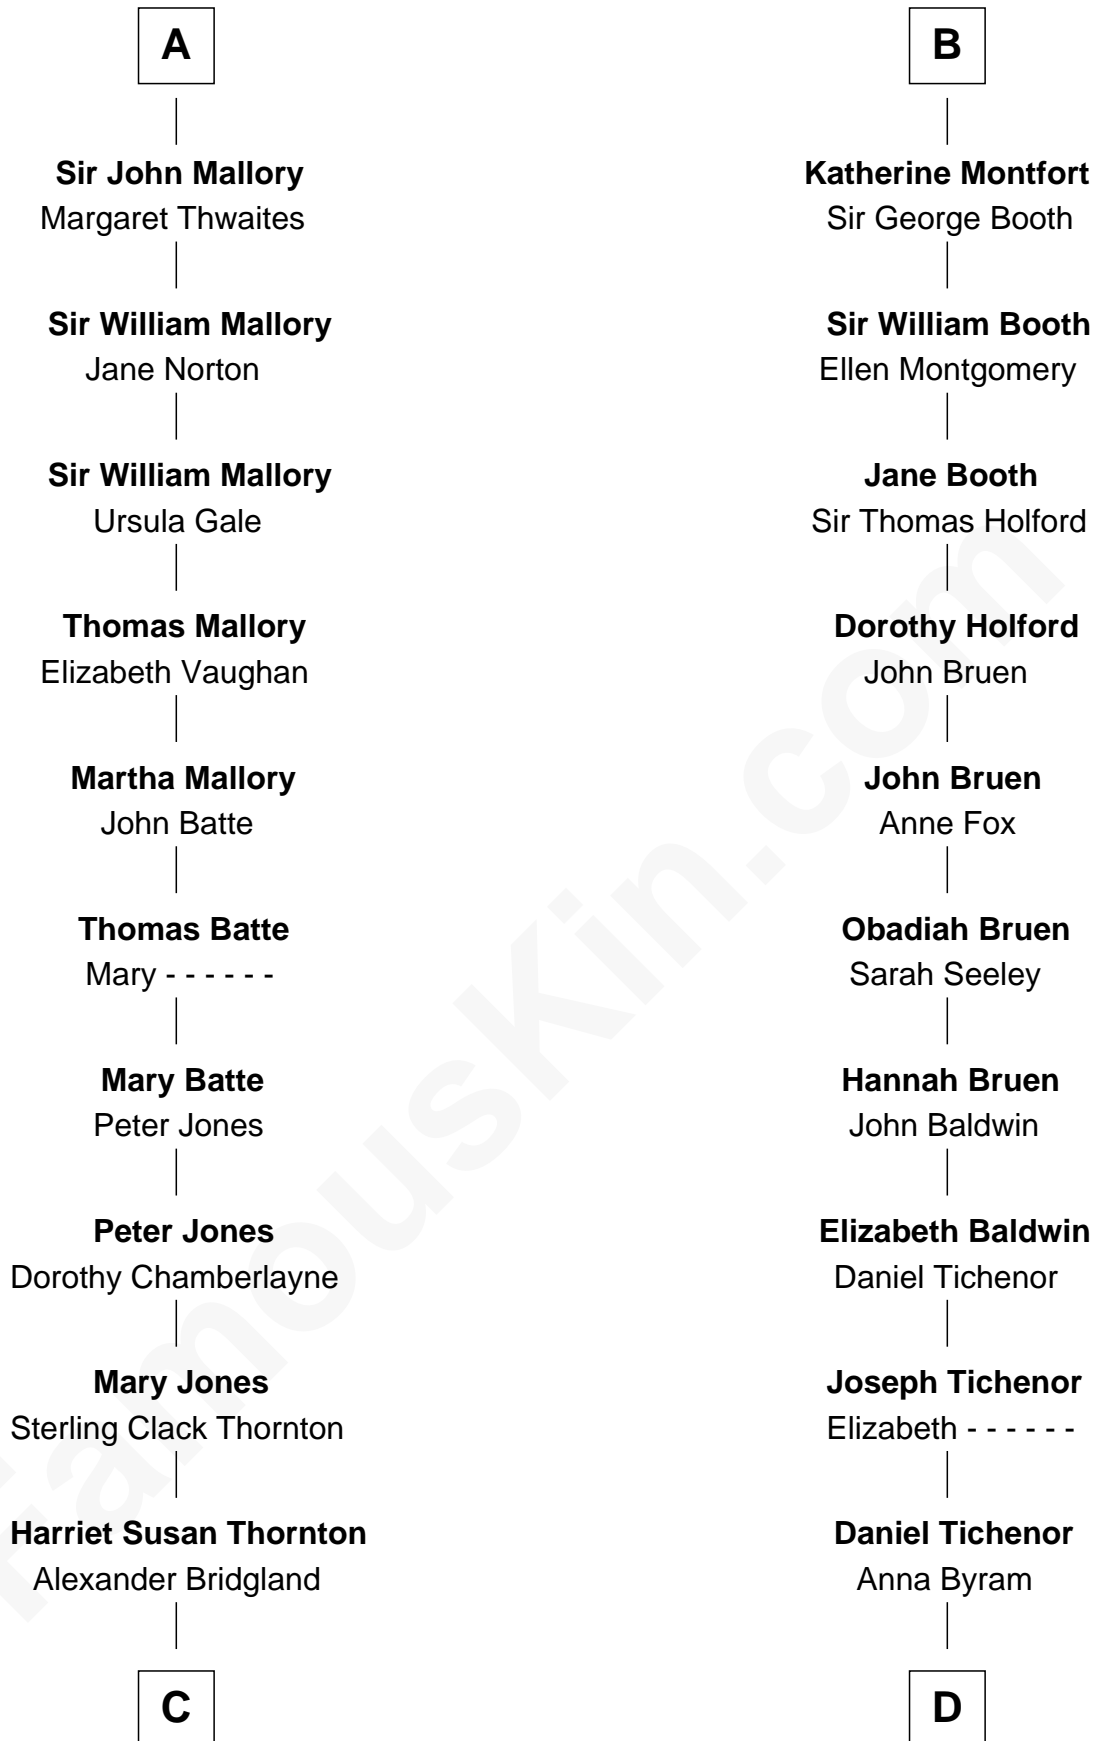

FamousKin.com
Relationship Chart of
Steve McQueen
Movie Actor

18th cousin 2 times removed of
Isaac Taylor Tichenor
President of Auburn University

William de Odingsells
 Ela FitzWalter

Margaret de Oddingseles

Sir John de Grey

Sir John Grey

Avice Marmion

Sir Robert Grey

Lora de St. Quintin

Elizabeth Grey

Henry FitzHugh

Sir William FitzHugh

John de Clinton

Margery Corbet

Sir John de Clinton

Idonea de Say

Margaret de Clinton

Sir Baldwin de Montfort

Sir William Montfort

Margaret Pecche

Sir Baldwin Montfort

Joan Vernon

Robert Montfort

Mary Stapleton

B

C

Martha A. Bridgland

Daniel T. Culbertson