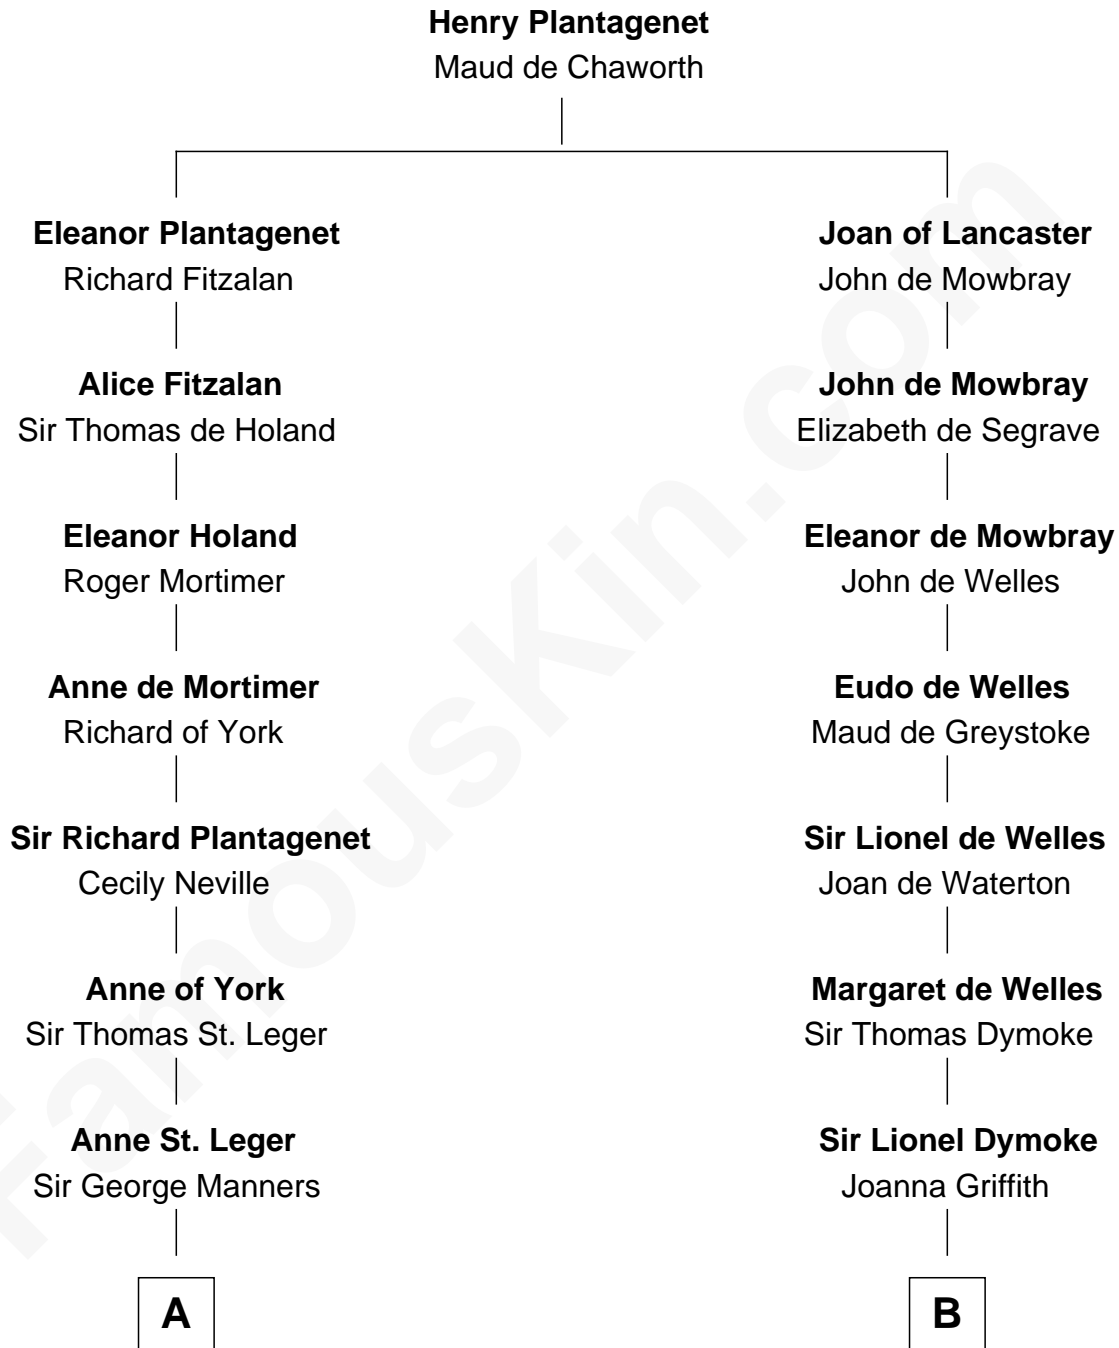

FamousKin.com
Relationship Chart of
Steve McQueen
Movie Actor

19th cousin 2 times removed of
Andrew Card
21st White House Chief of Staff

C

Caroline Myrtle Culbertson

Lewis D. McQueen

William Terence McQueen

Julian Crawford

Steve McQueen

Movie Actor

D

John Chadbourne Card

Dorcas Maria Usher

John Henry Card

Ella Ida Hill