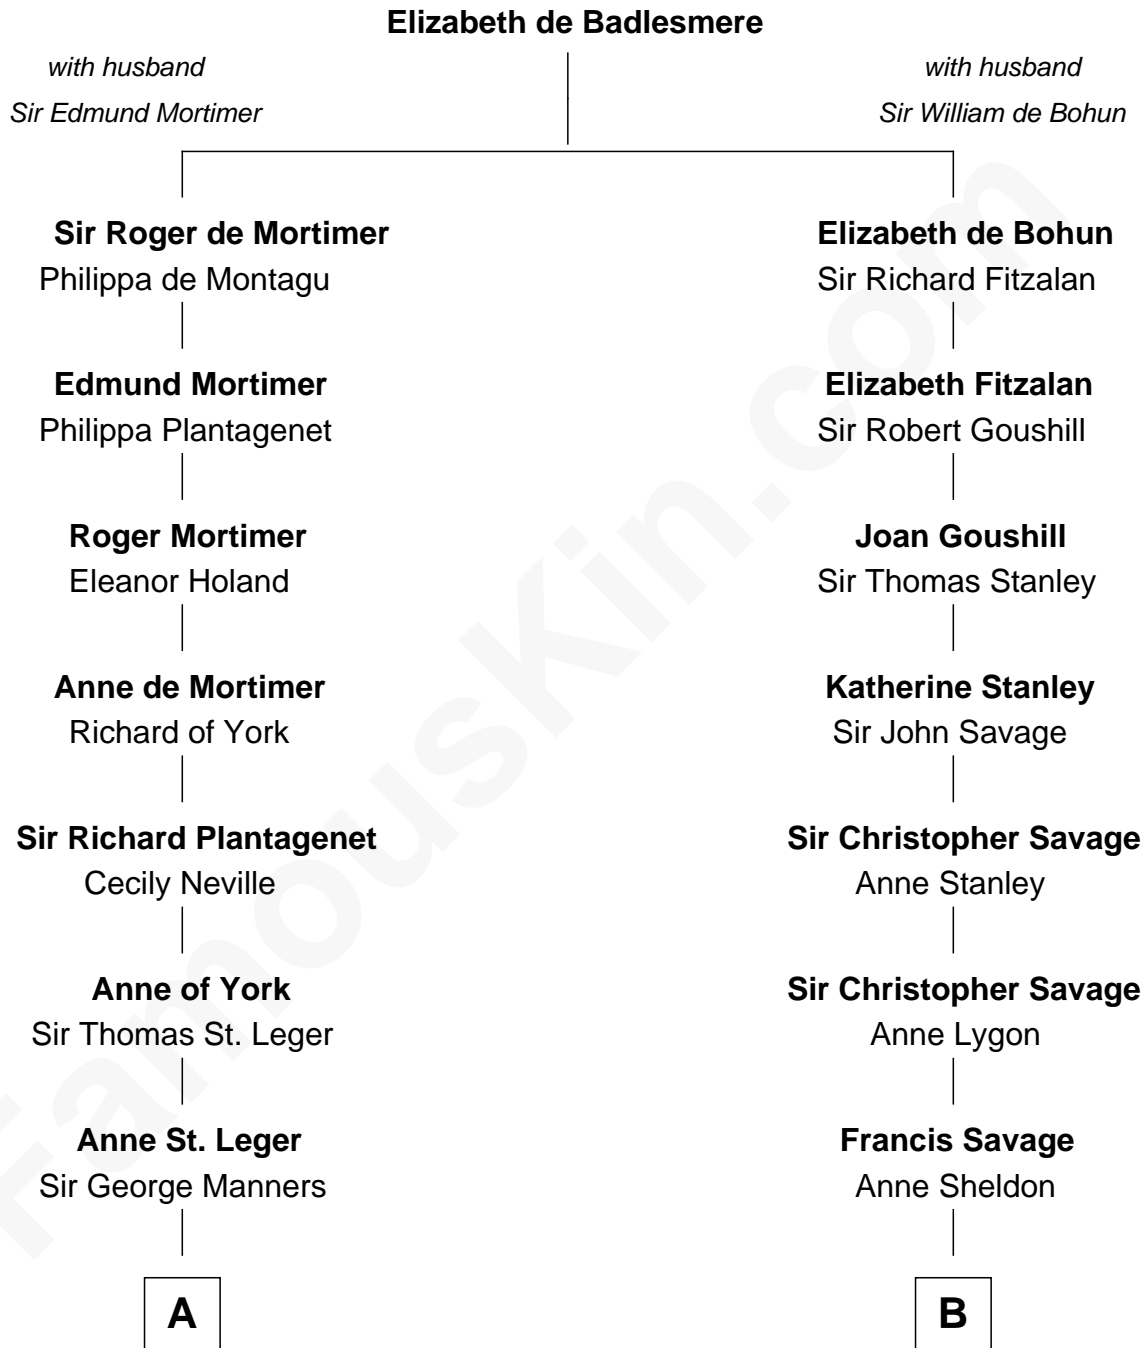

FamousKin.com
Relationship Chart of
Steve McQueen
Movie Actor

19th cousin 1 time removed of
Parker Stevenson
TV and Movie Actor

FamousKin.com