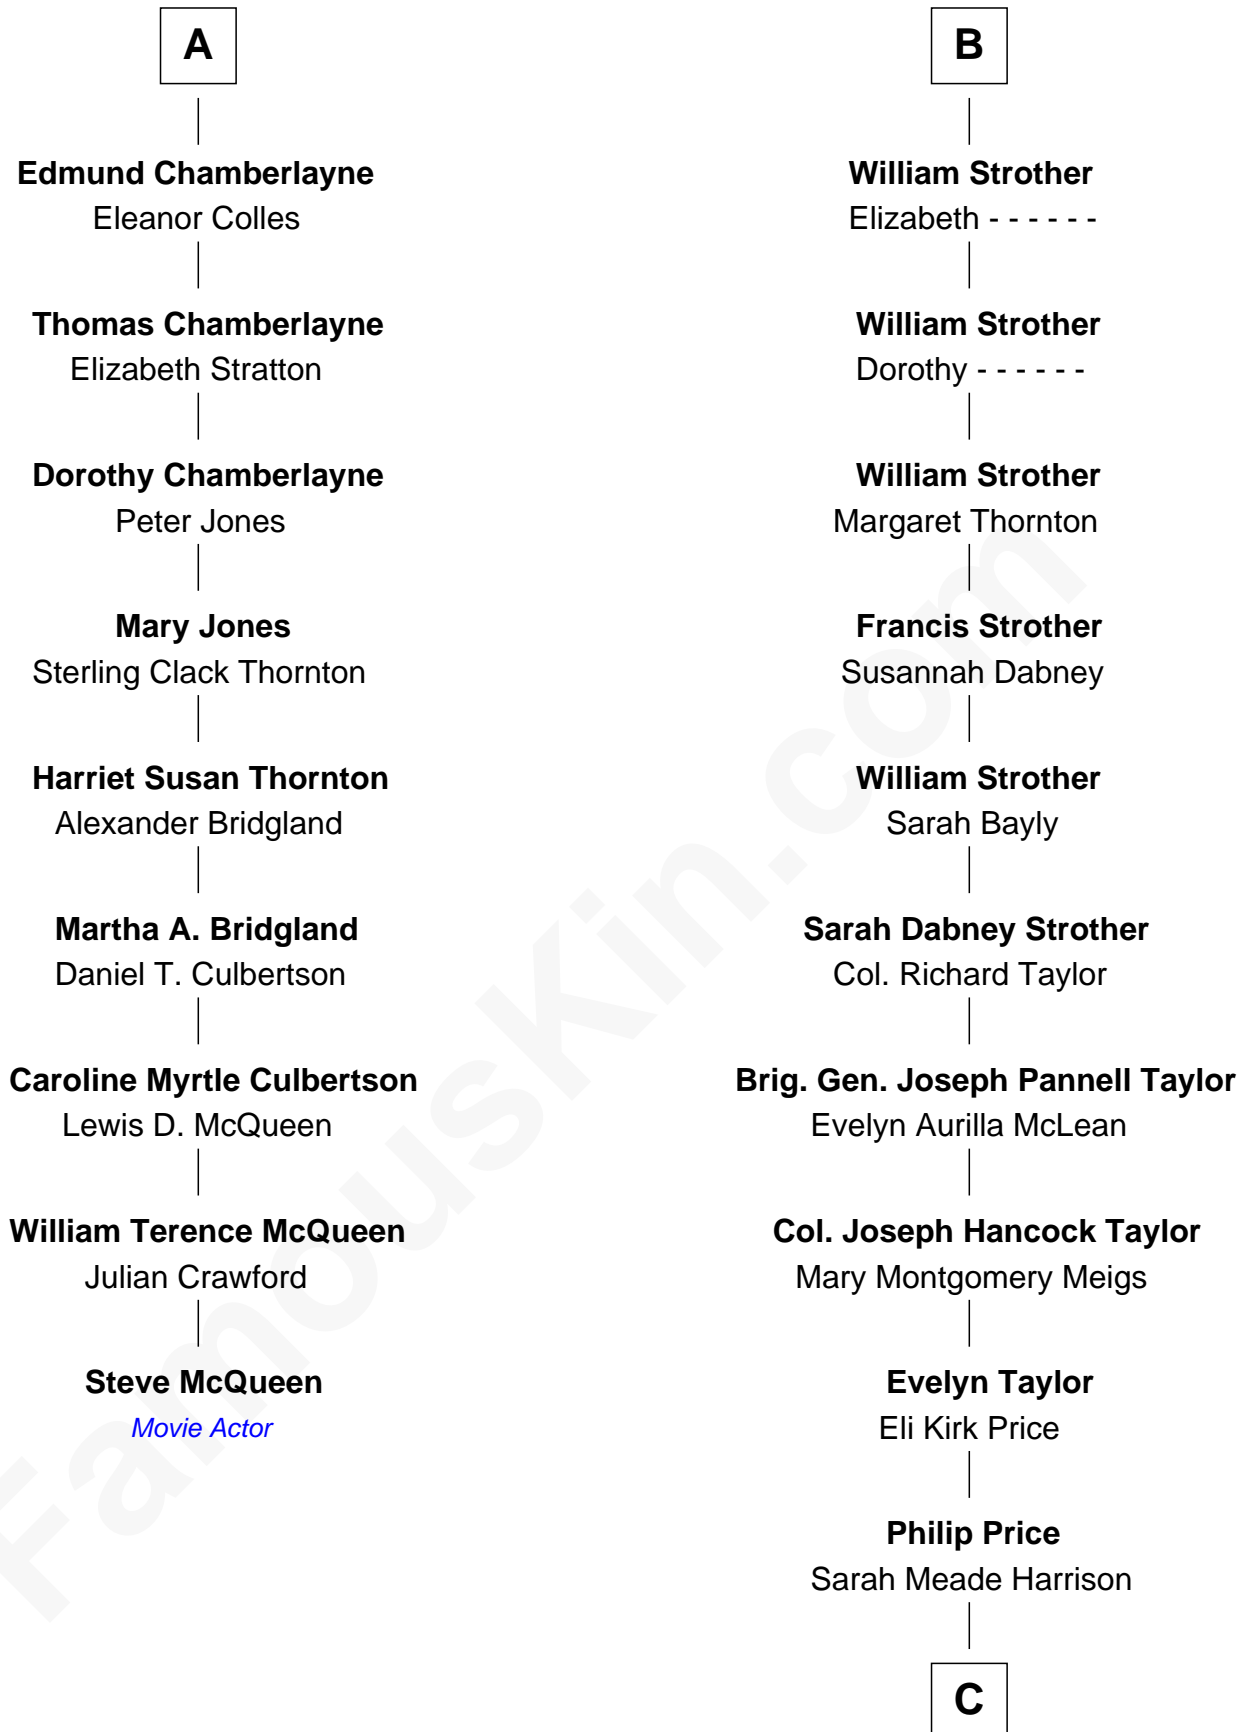

**FamousKin.com**  
**Relationship Chart of**  
**Steve McQueen**  
*Movie Actor*

15th cousin 3 times removed of  
**Parker Stevenson**  
*TV and Movie Actor*

**C**

**Sarah Meade Price**  
Richard Stevenson Parker